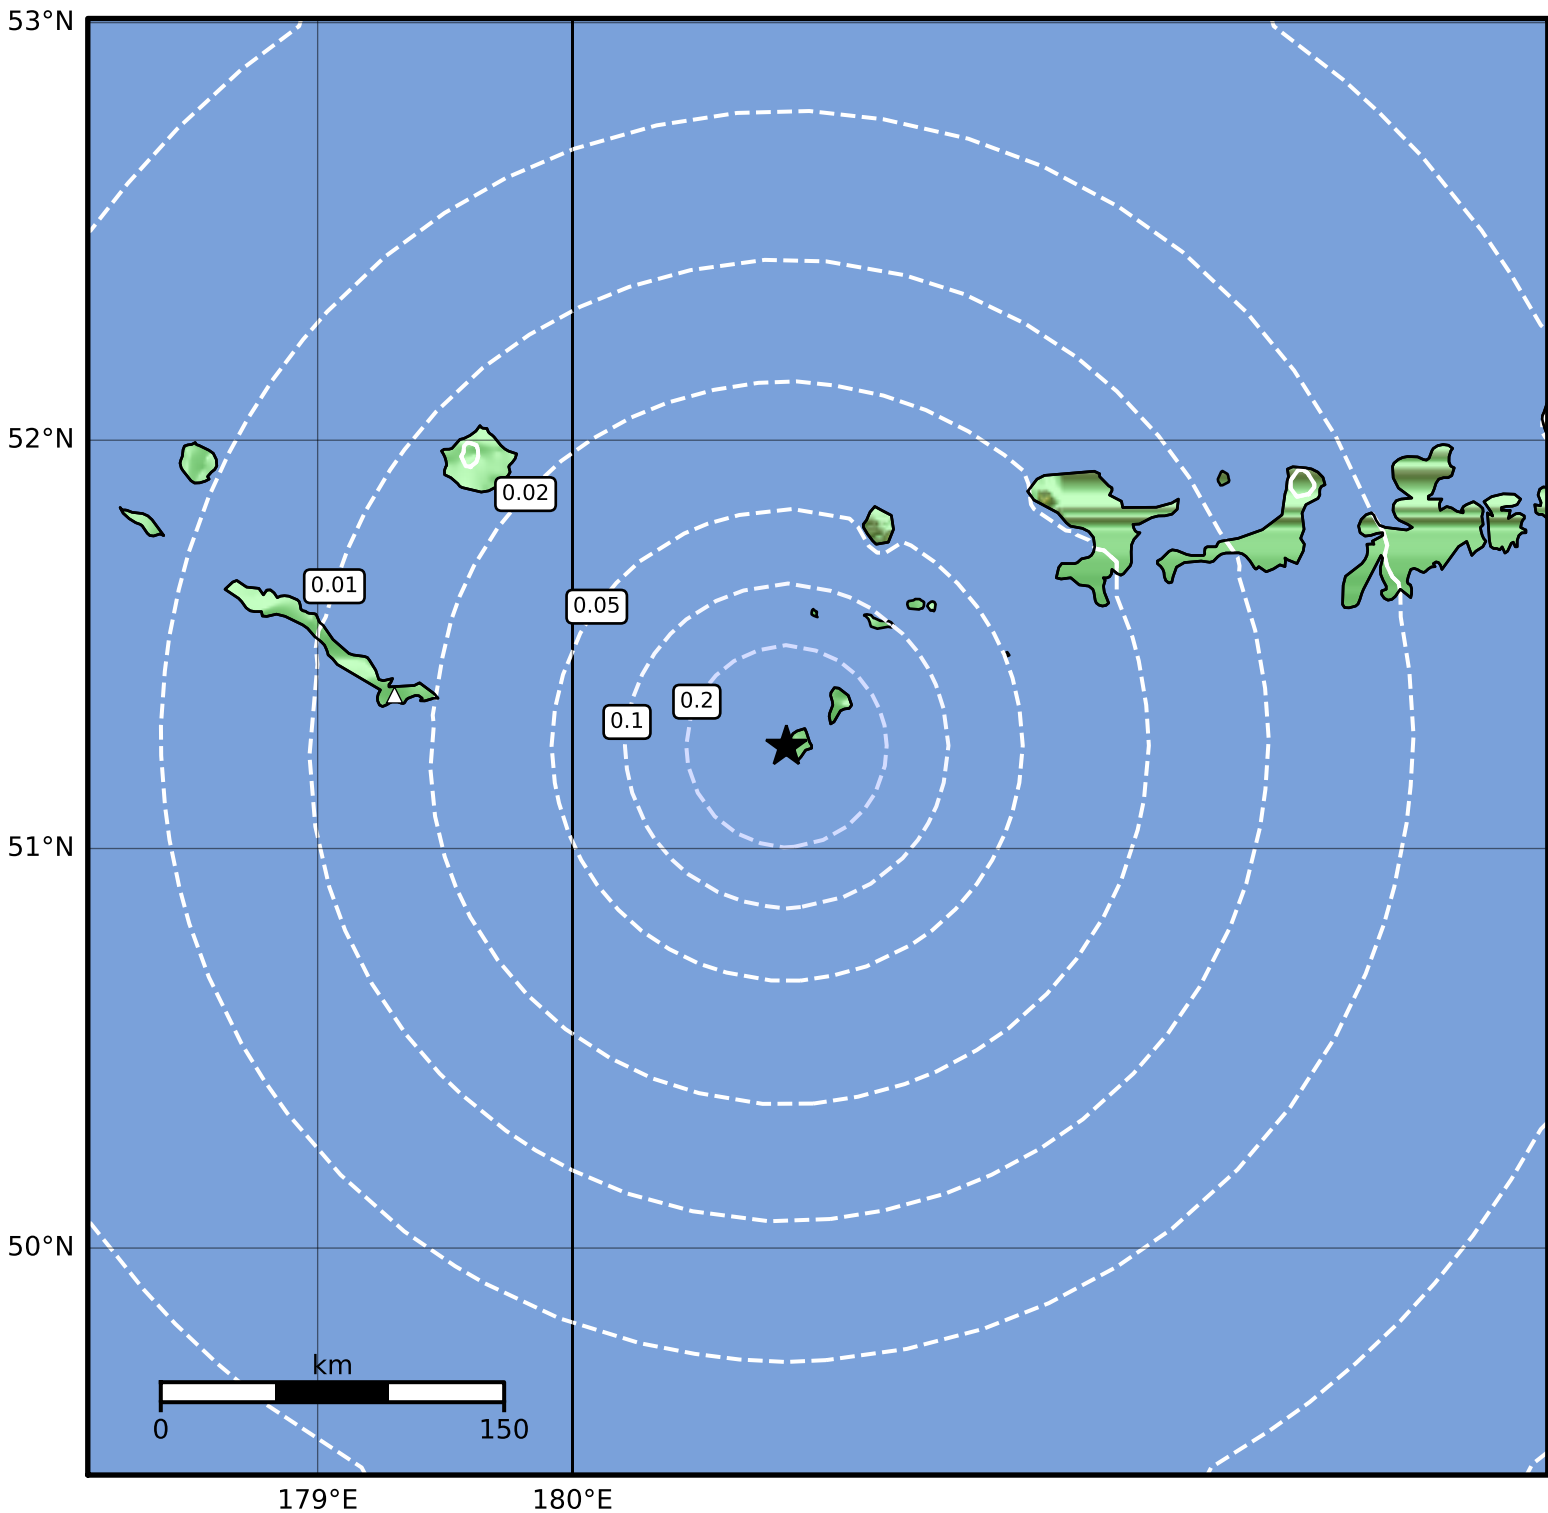

0.3 Second Peak Spectral Acceleration Map Alaska Earthquake Center
 ShakeMap: 131 km (81 miles) ESE of Amchitka
 Jul 25, 2023 07:17:20 UTC M3.6 N51.25 W179.16 Depth: 24.6km ID:ak0239gsz7s0

SA(0.3) (%g)	0.1	0.2	0.5	1	2	5	10	20	50	100	200
--------------	-----	-----	-----	---	---	---	----	----	----	-----	-----

Scale based on Worden et al. (2012)

Version 4: Processed 2023-07-25T17:20:29Z

△ Seismic Instrument ○ Reported Intensity

★ Epicenter