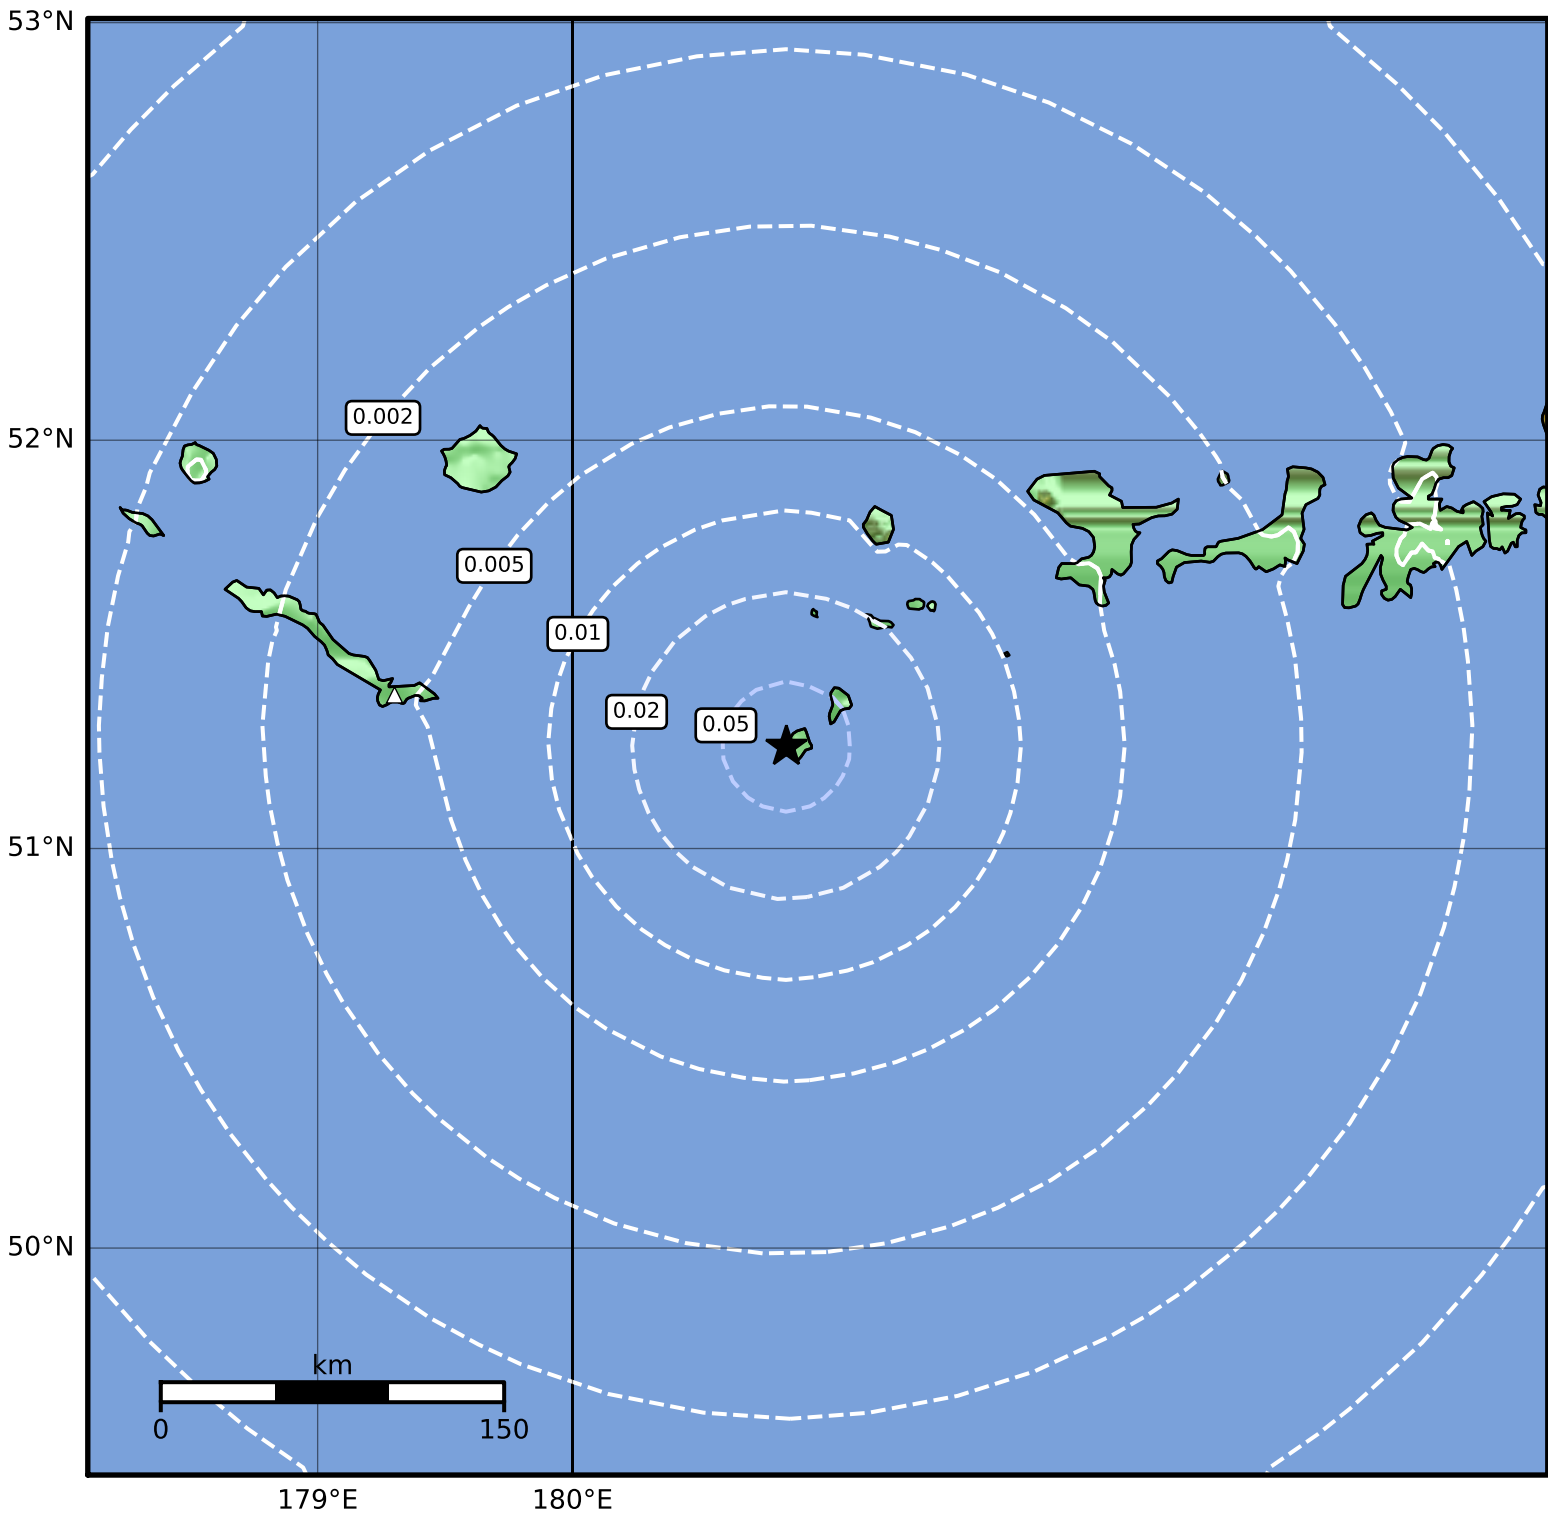

1.0 Second Peak Spectral Acceleration Map Alaska Earthquake Center
 ShakeMap: 131 km (81 miles) ESE of Amchitka
 Jul 25, 2023 07:17:20 UTC M3.6 N51.25 W179.16 Depth: 24.6km ID:ak0239gsz7s0

SA(1.0) (%g)	0.1	0.2	0.5	1	2	5	10	20	50	100	200
--------------	-----	-----	-----	---	---	---	----	----	----	-----	-----

Scale based on Worden et al. (2012)

Version 4: Processed 2023-07-25T17:20:29Z

△ Seismic Instrument ○ Reported Intensity

★ Epicenter