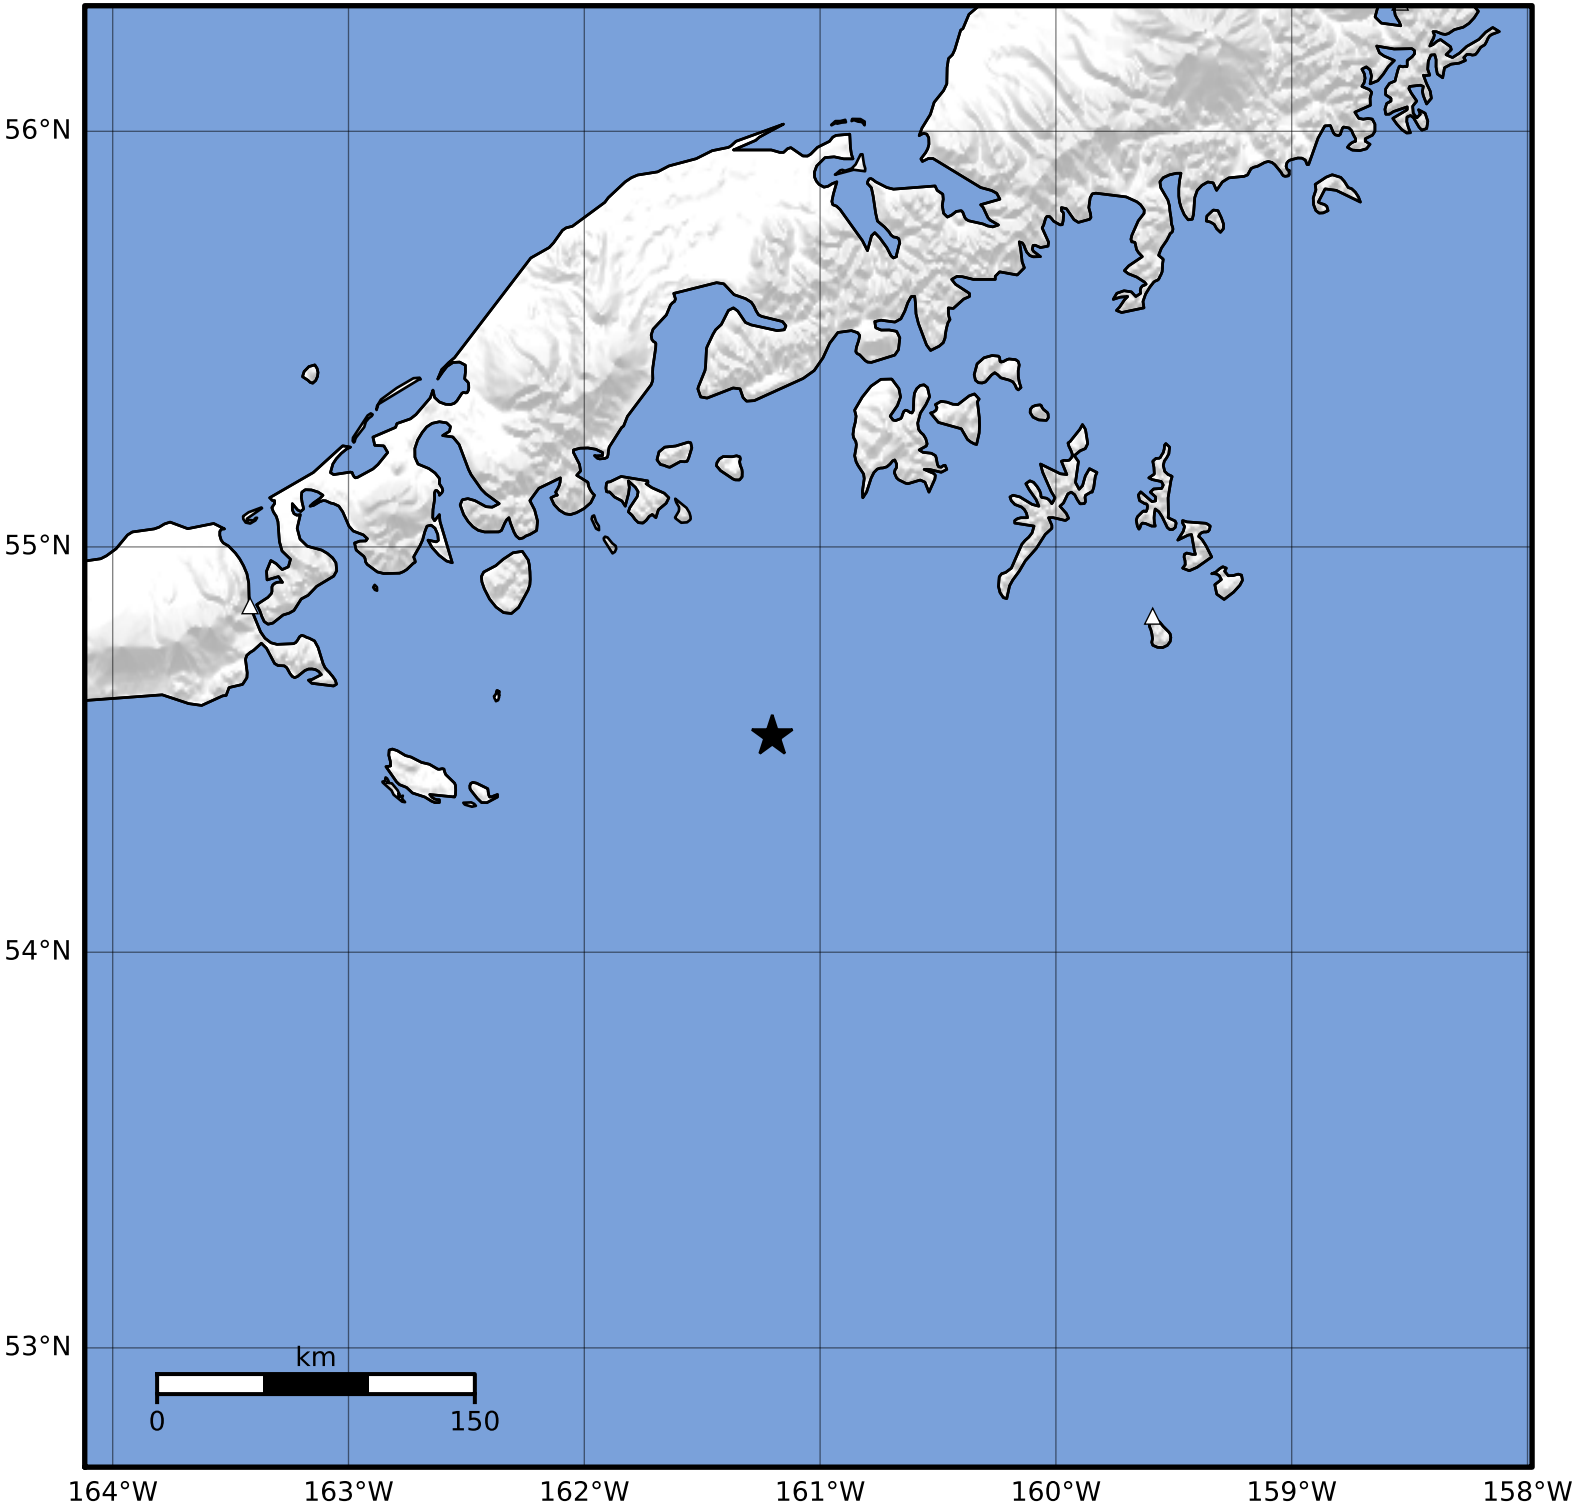

Macroseismic Intensity Map Alaska Earthquake Center
 ShakeMap: 91 km (57 miles) SE of King Cove
 Jul 25, 2023 15:31:30 UTC M3.7 N54.54 W161.20 Depth: 1.0km ID:ak0239gxtpdw

SHAKING	Not felt	Weak	Light	Moderate	Strong	Very strong	Severe	Violent	Extreme
DAMAGE	None	None	None	Very light	Light	Moderate	Moderate/heavy	Heavy	Very heavy
PGA(%g)	<0.0464	0.297	2.76	6.2	11.5	21.5	40.1	74.7	>139
PGV(cm/s)	<0.0215	0.135	1.41	4.65	9.64	20	41.4	85.8	>178
INTENSITY	I	II-III	IV	V	VI	VII	VIII	IX	X+

Scale based on Worden et al. (2012)

Version 1: Processed 2023-07-25T15:34:11Z

△ Seismic Instrument ○ Reported Intensity

★ Epicenter