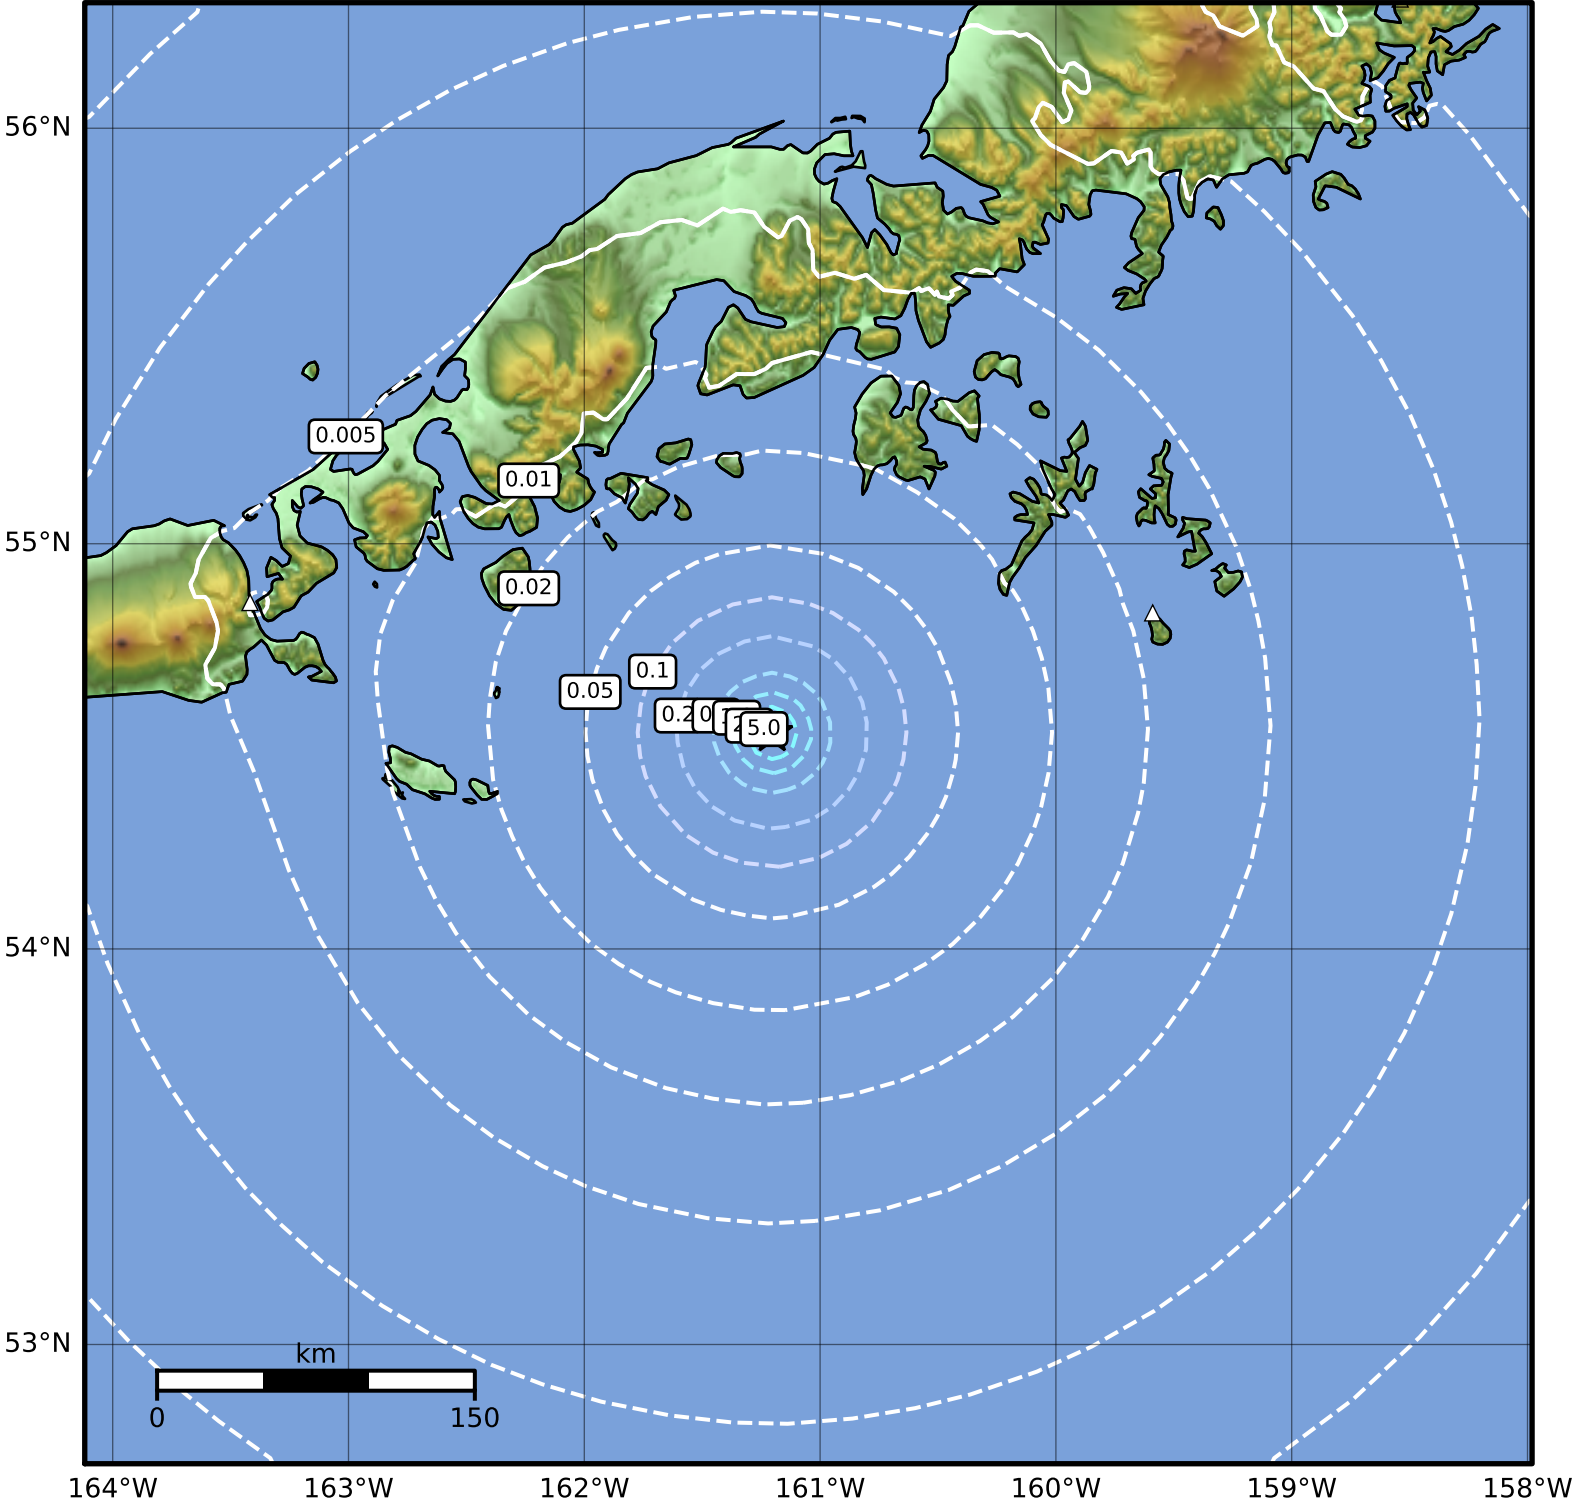

Peak Ground Acceleration Map Alaska Earthquake Center
 ShakeMap: 91 km (57 miles) SE of King Cove
 Jul 25, 2023 15:31:30 UTC M3.7 N54.54 W161.20 Depth: 1.0km ID:ak0239gxtpdw

PGA (%g)	0.1	0.2	0.5	1	2	5	10	20	50	100	200	

Scale based on Worden et al. (2012)

Version 1: Processed 2023-07-25T15:34:11Z

△ Seismic Instrument ○ Reported Intensity ★ Epicenter