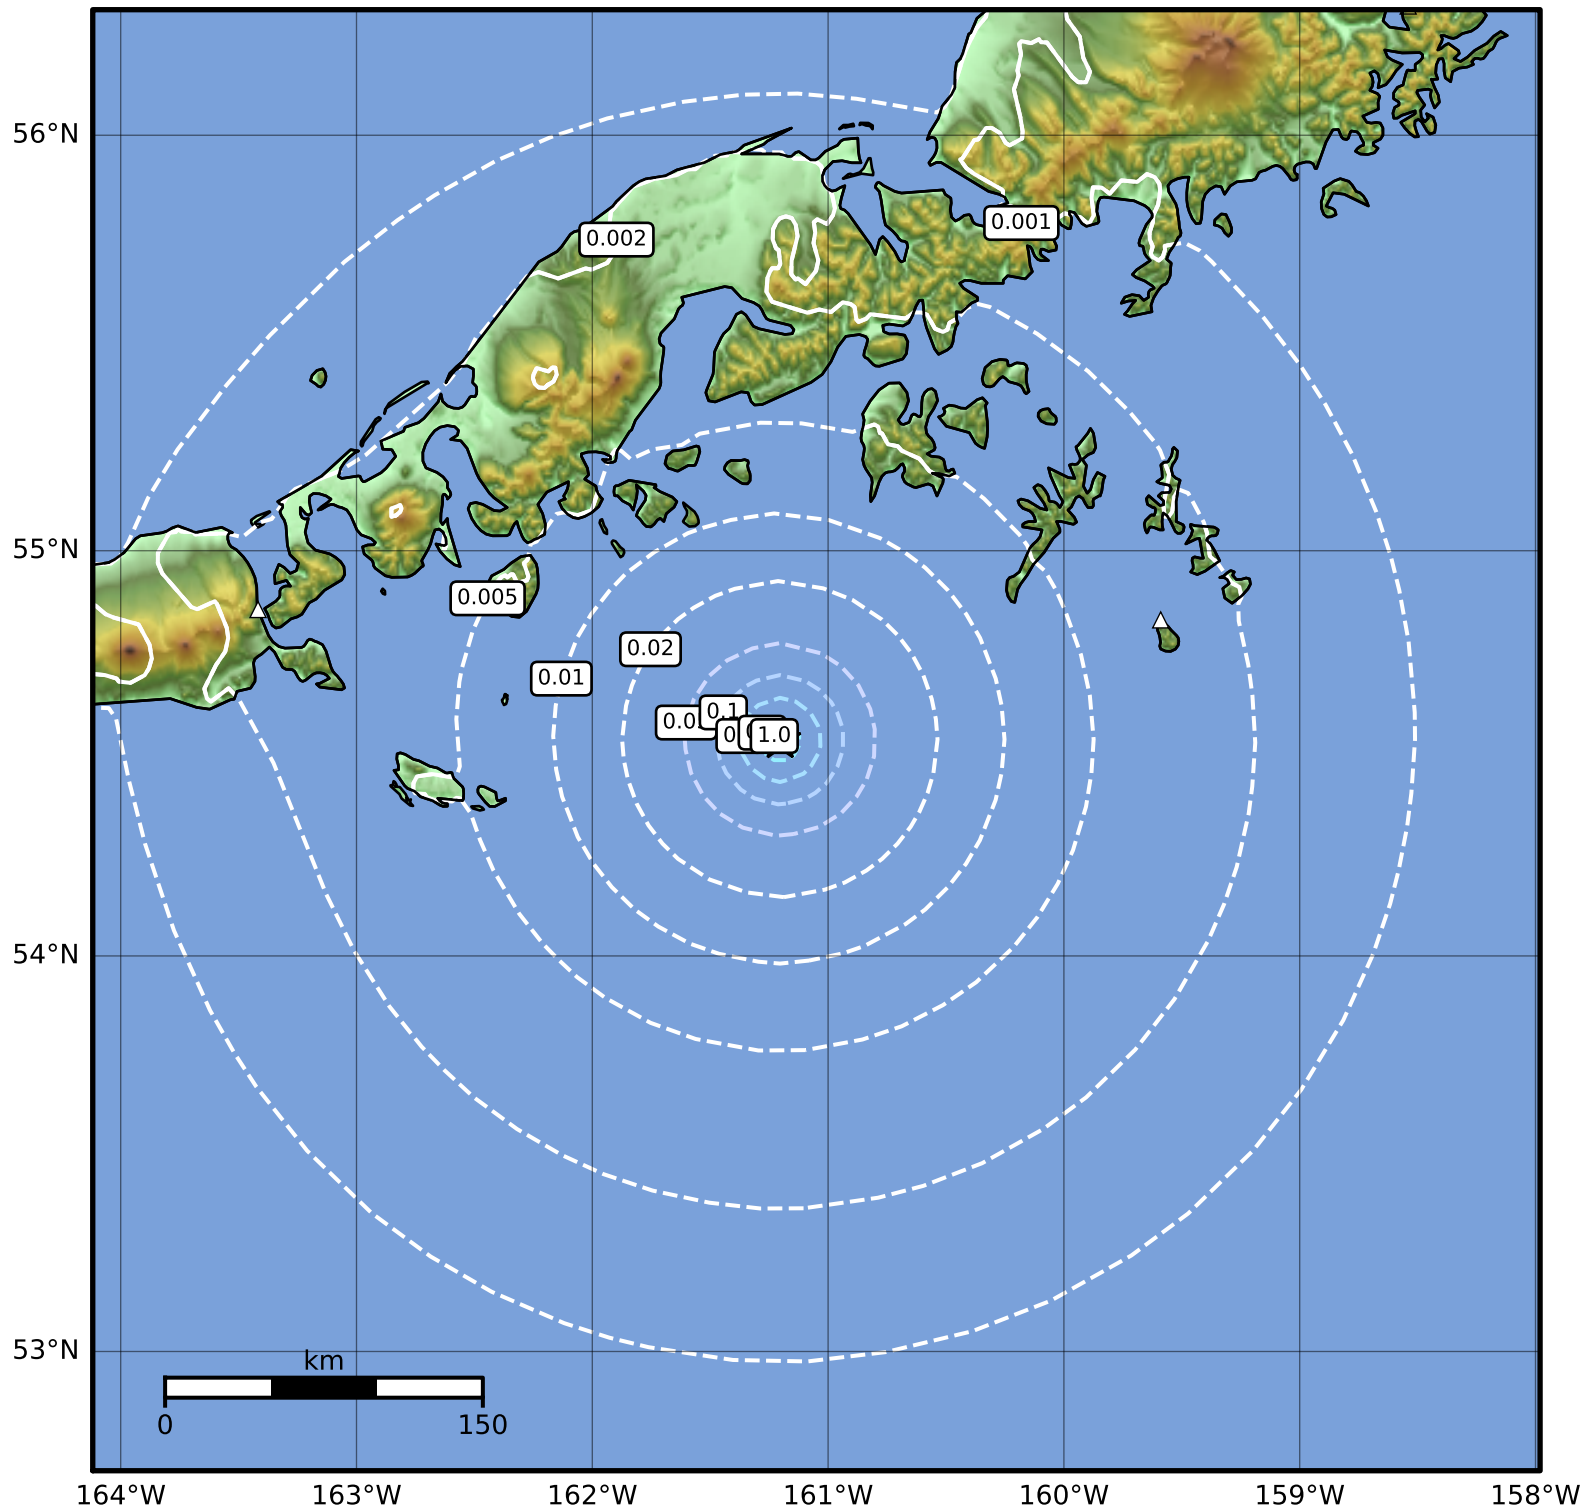

Peak Ground Velocity Map Alaska Earthquake Center
 ShakeMap: 91 km (57 miles) SE of King Cove
 Jul 25, 2023 15:31:30 UTC M3.7 N54.54 W161.20 Depth: 1.0km ID:ak0239gxtpdw

PGV (cm/s)	0.1	0.2	0.5	1	2	5	10	20	50	100	200
------------	-----	-----	-----	---	---	---	----	----	----	-----	-----

Scale based on Worden et al. (2012)

Version 1: Processed 2023-07-25T15:34:11Z

△ Seismic Instrument ○ Reported Intensity

★ Epicenter