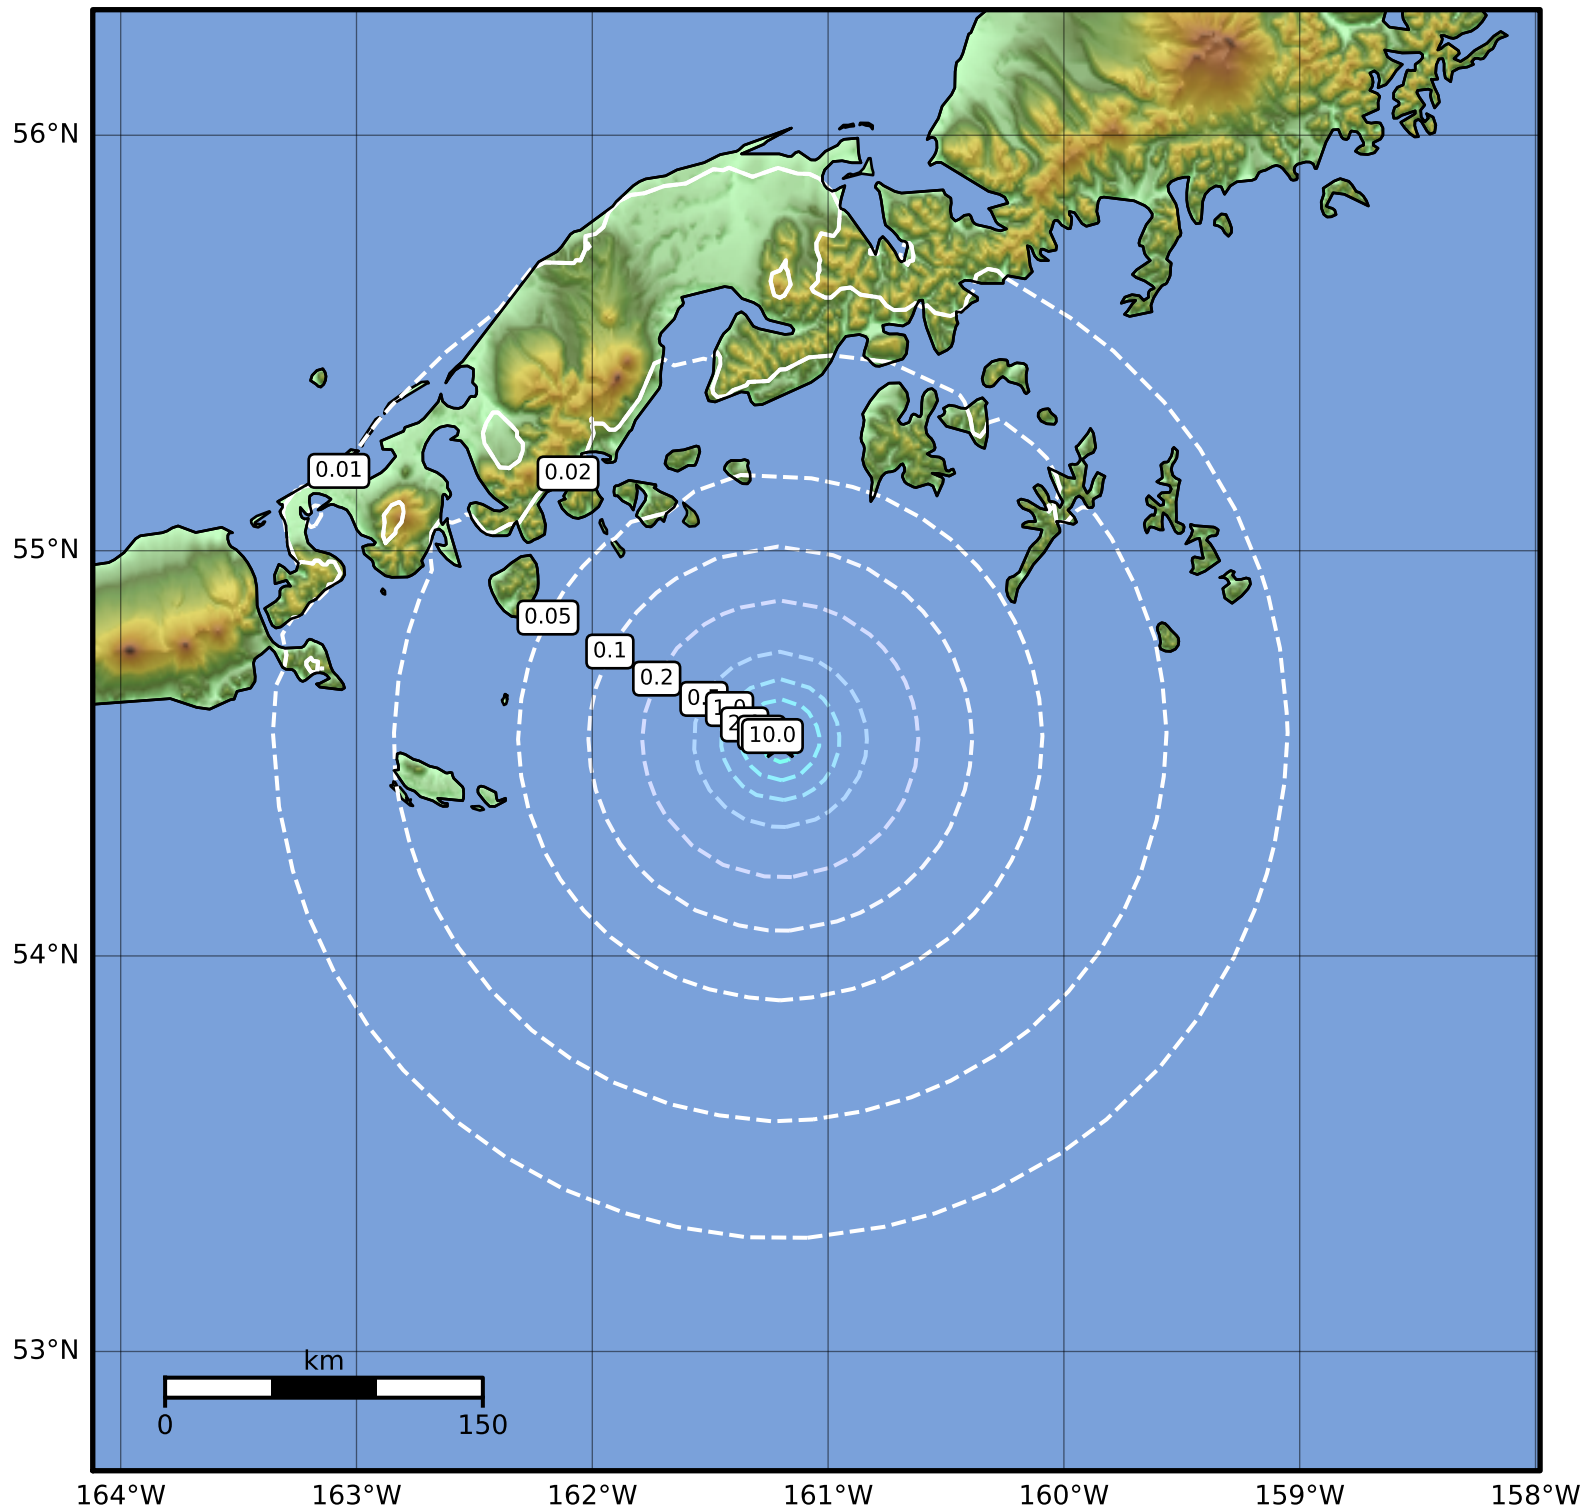

0.3 Second Peak Spectral Acceleration Map Alaska Earthquake Center
 ShakeMap: 91 km (57 miles) SE of King Cove
 Jul 25, 2023 15:31:30 UTC M3.7 N54.54 W161.20 Depth: 1.0km ID:ak0239gxtpdw

SA(0.3) (%g)	0.1	0.2	0.5	1	2	5	10	20	50	100	200
---------------------	------------	------------	------------	----------	----------	----------	-----------	-----------	-----------	------------	------------

Scale based on Worden et al. (2012)

Version 1: Processed 2023-07-25T15:34:11Z

△ Seismic Instrument ○ Reported Intensity

★ Epicenter