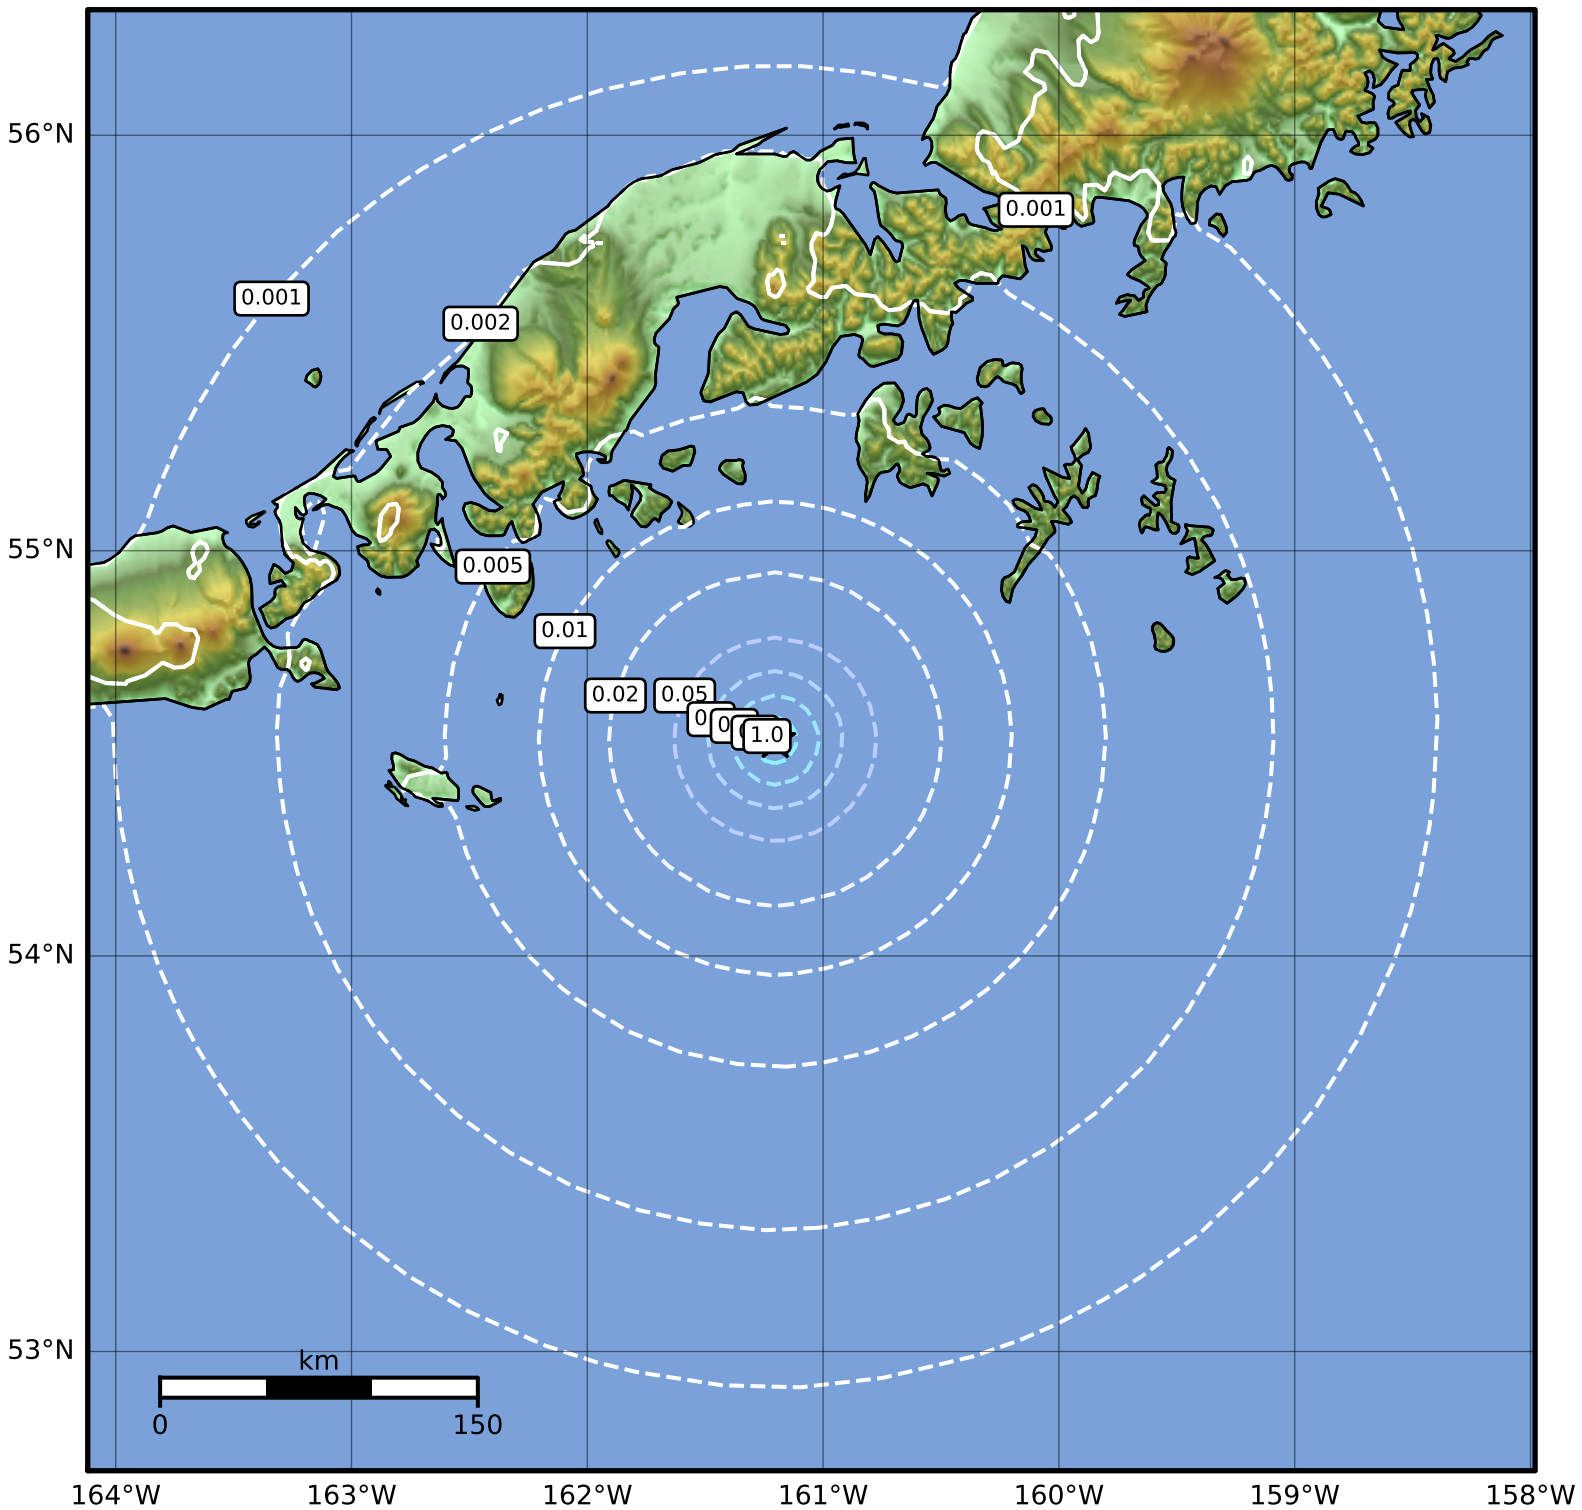

1.0 Second Peak Spectral Acceleration Map Alaska Earthquake Center
 ShakeMap: 91 km (57 miles) SE of King Cove
 Jul 25, 2023 15:31:30 UTC M3.7 N54.54 W161.20 Depth: 1.0km ID:ak0239gxtpdw

SA(1.0) (%g)	0.1	0.2	0.5	1	2	5	10	20	50	100	200
--------------	-----	-----	-----	---	---	---	----	----	----	-----	-----

Scale based on Worden et al. (2012)

Version 1: Processed 2023-07-25T15:34:11Z

△ Seismic Instrument ○ Reported Intensity

★ Epicenter