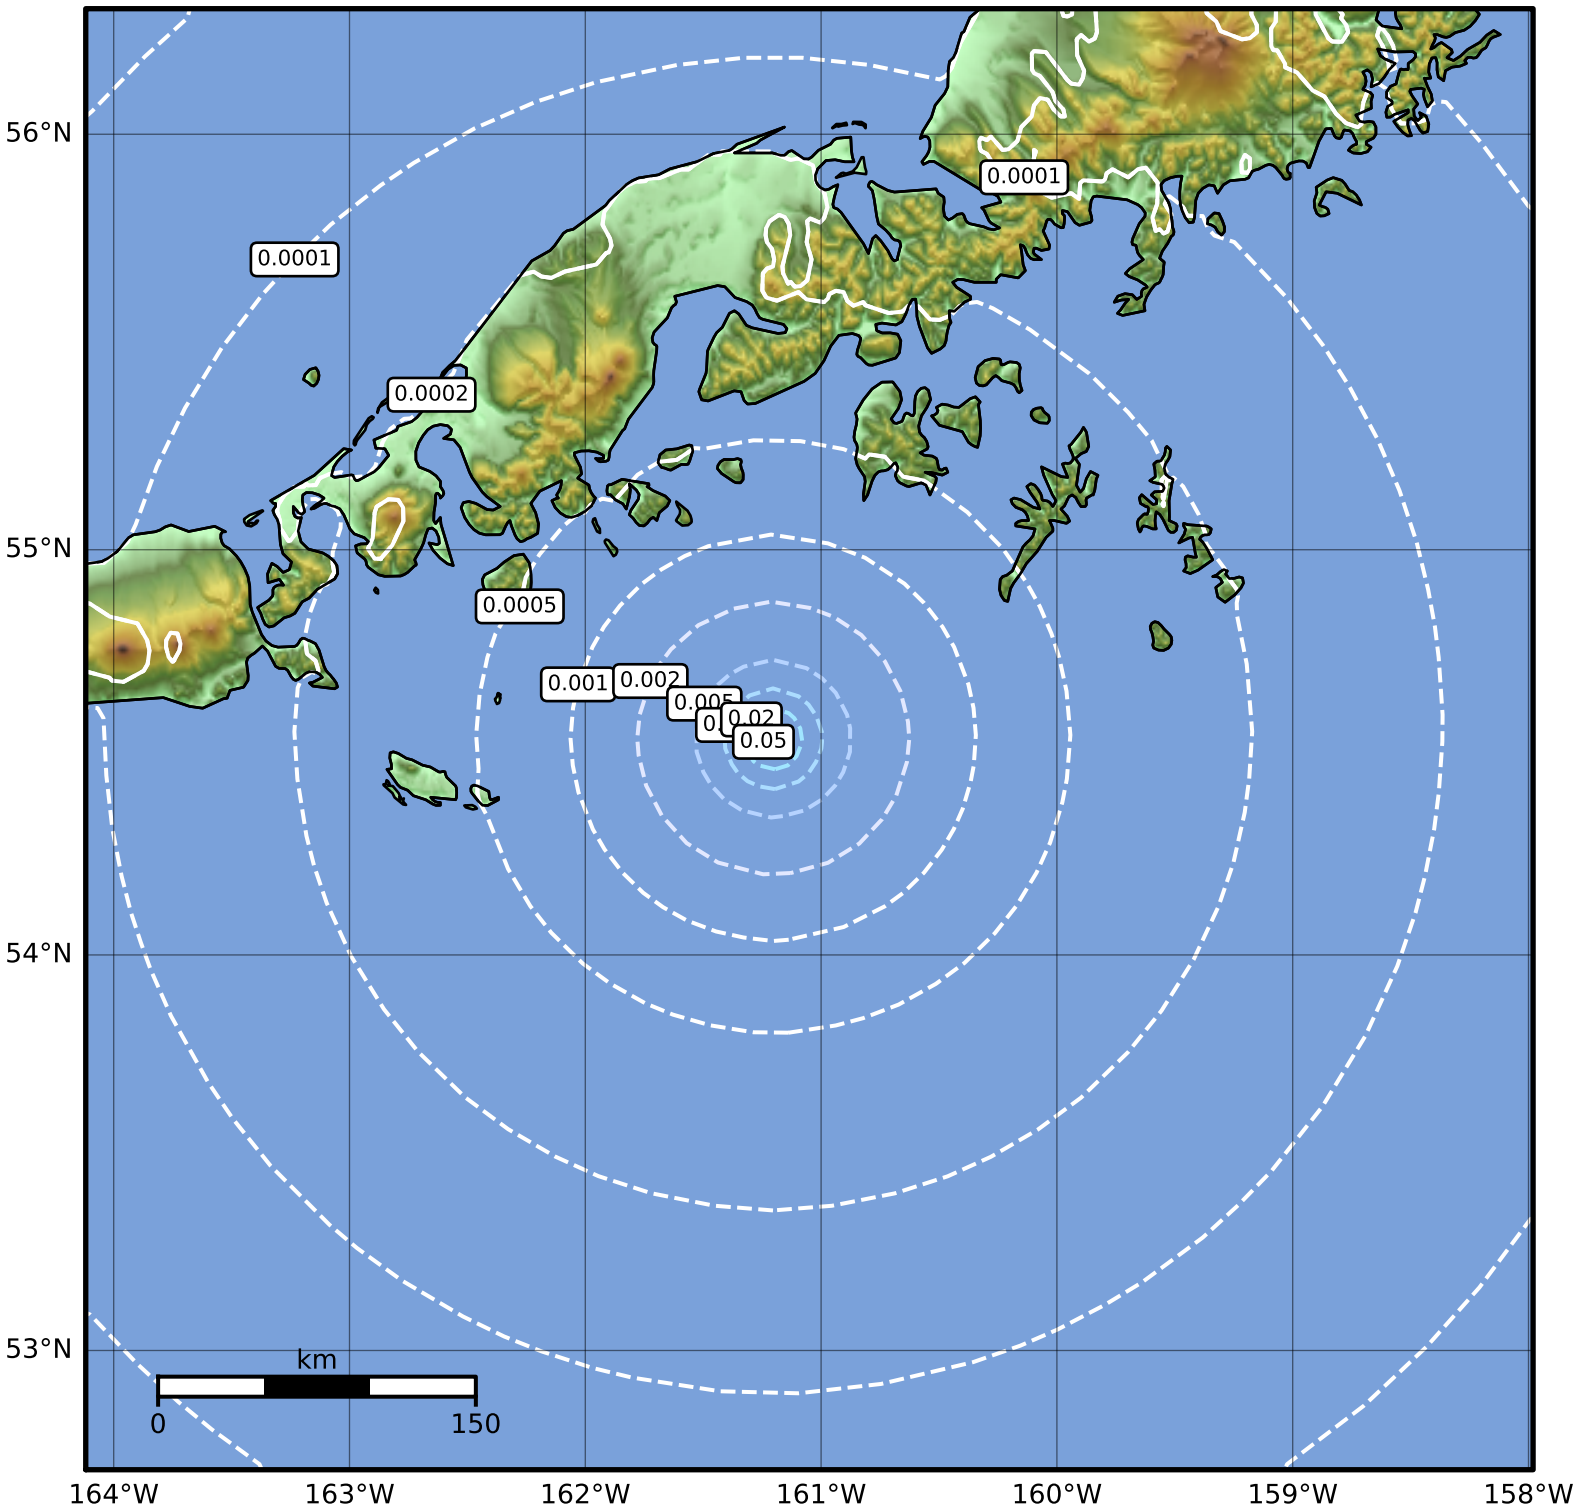

3.0 Second Peak Spectral Acceleration Map Alaska Earthquake Center
 ShakeMap: 91 km (57 miles) SE of King Cove
 Jul 25, 2023 15:31:30 UTC M3.7 N54.54 W161.20 Depth: 1.0km ID:ak0239gxtpdw

Scale based on Worden et al. (2012)

Version 1: Processed 2023-07-25T15:34:11Z

△ Seismic Instrument ○ Reported Intensity

★ Epicenter