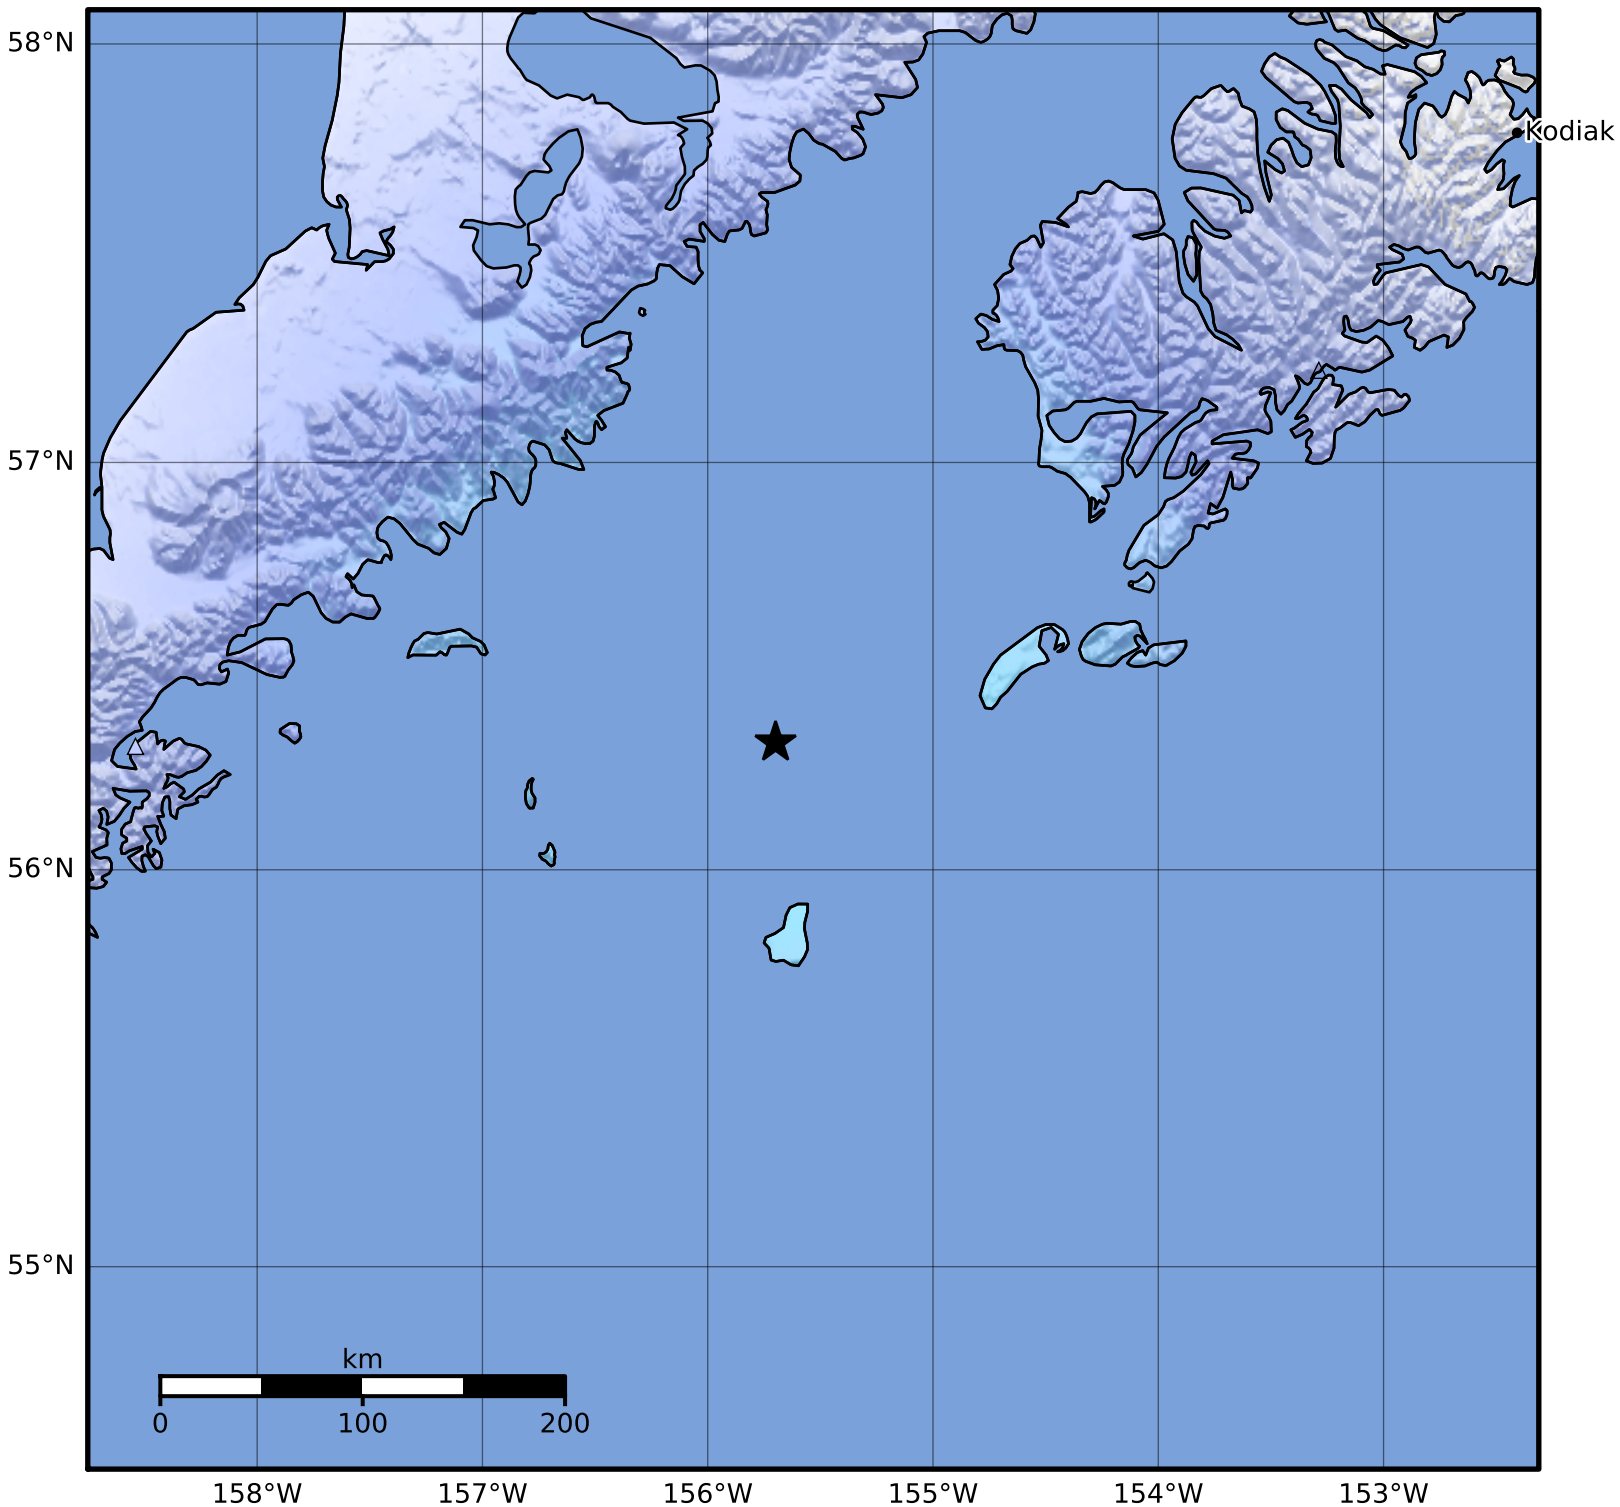

Macroseismic Intensity Map Alaska Earthquake Center  
 ShakeMap: 116 km (72 miles) SW of Akhiok  
 Jul 28, 2023 11:32:28 UTC M4.5 N56.32 W155.70 Depth: 38.4km ID:ak0239lu27ma

SHAKING	Not felt	Weak	Light	Moderate	Strong	Very strong	Severe	Violent	Extreme
DAMAGE	None	None	None	Very light	Light	Moderate	Moderate/heavy	Heavy	Very heavy
PGA(%g)	<0.0464	0.297	2.76	6.2	11.5	21.5	40.1	74.7	>139
PGV(cm/s)	<0.0215	0.135	1.41	4.65	9.64	20	41.4	85.8	>178
INTENSITY	<b>I</b>	<b>II-III</b>	<b>IV</b>	<b>V</b>	<b>VI</b>	<b>VII</b>	<b>VIII</b>	<b>IX</b>	<b>X+</b>

Scale based on Worden et al. (2012)

Version 2: Processed 2023-07-28T11:45:17Z

△ Seismic Instrument ○ Reported Intensity

★ Epicenter