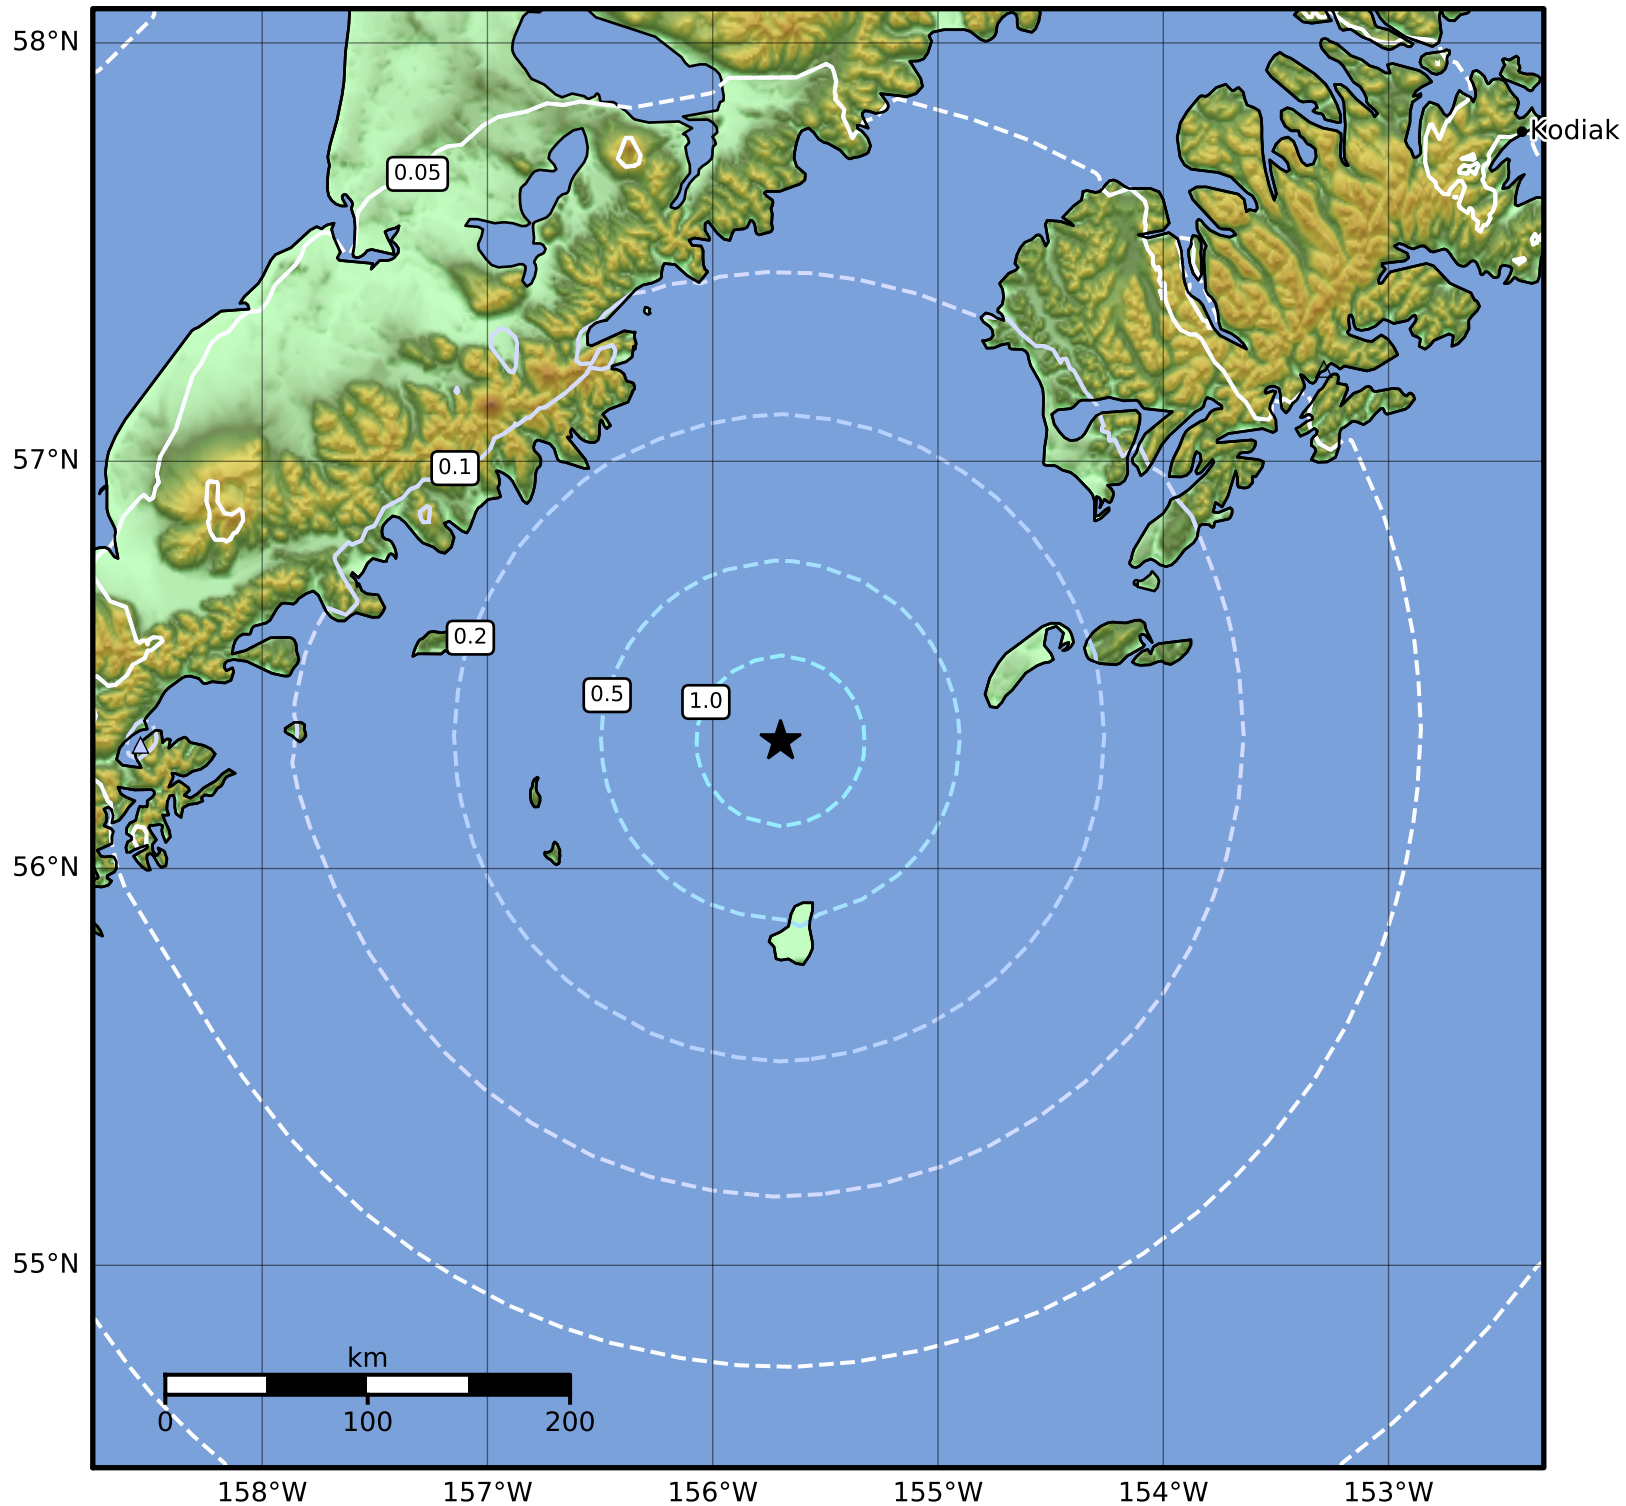

Peak Ground Acceleration Map Alaska Earthquake Center
 ShakeMap: 116 km (72 miles) SW of Akhiok
 Jul 28, 2023 11:32:28 UTC M4.5 N56.32 W155.70 Depth: 38.4km ID:ak0239lu27ma

PGA (%g)	0.1	0.2	0.5	1	2	5	10	20	50	100	200
----------	-----	-----	-----	---	---	---	----	----	----	-----	-----

Scale based on Worden et al. (2012)

Version 2: Processed 2023-07-28T11:45:17Z

△ Seismic Instrument ○ Reported Intensity

★ Epicenter