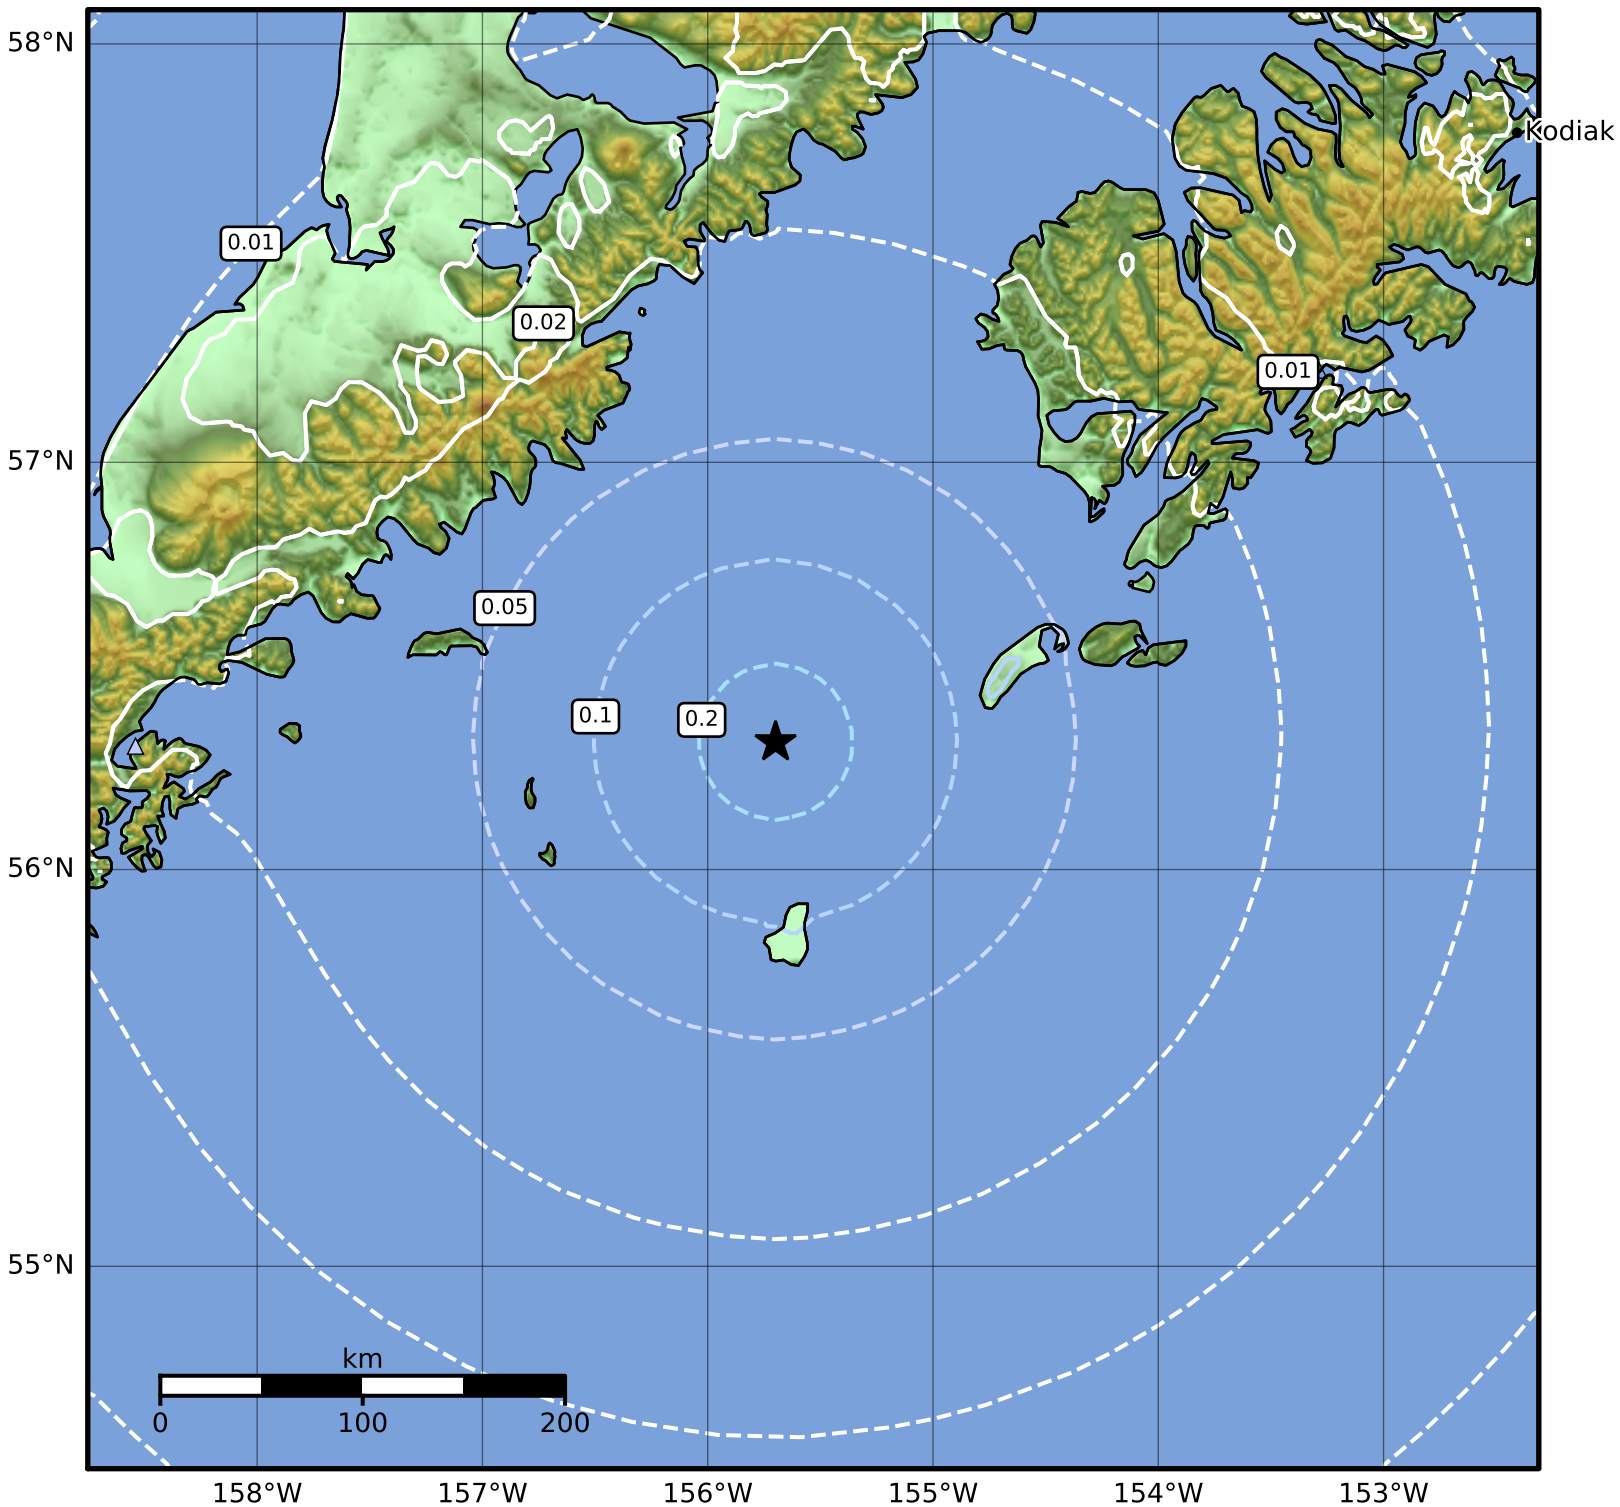

Peak Ground Velocity Map Alaska Earthquake Center
ShakeMap: 116 km (72 miles) SW of Akhiok
Jul 28, 2023 11:32:28 UTC M4.5 N56.32 W155.70 Depth: 38.4km ID:ak0239lu27ma

Scale based on Worden et al. (2012)

Version 2: Processed 2023-07-28T11:45:17Z

△ Seismic Instrument ○ Reported Intensity

★ Epicenter