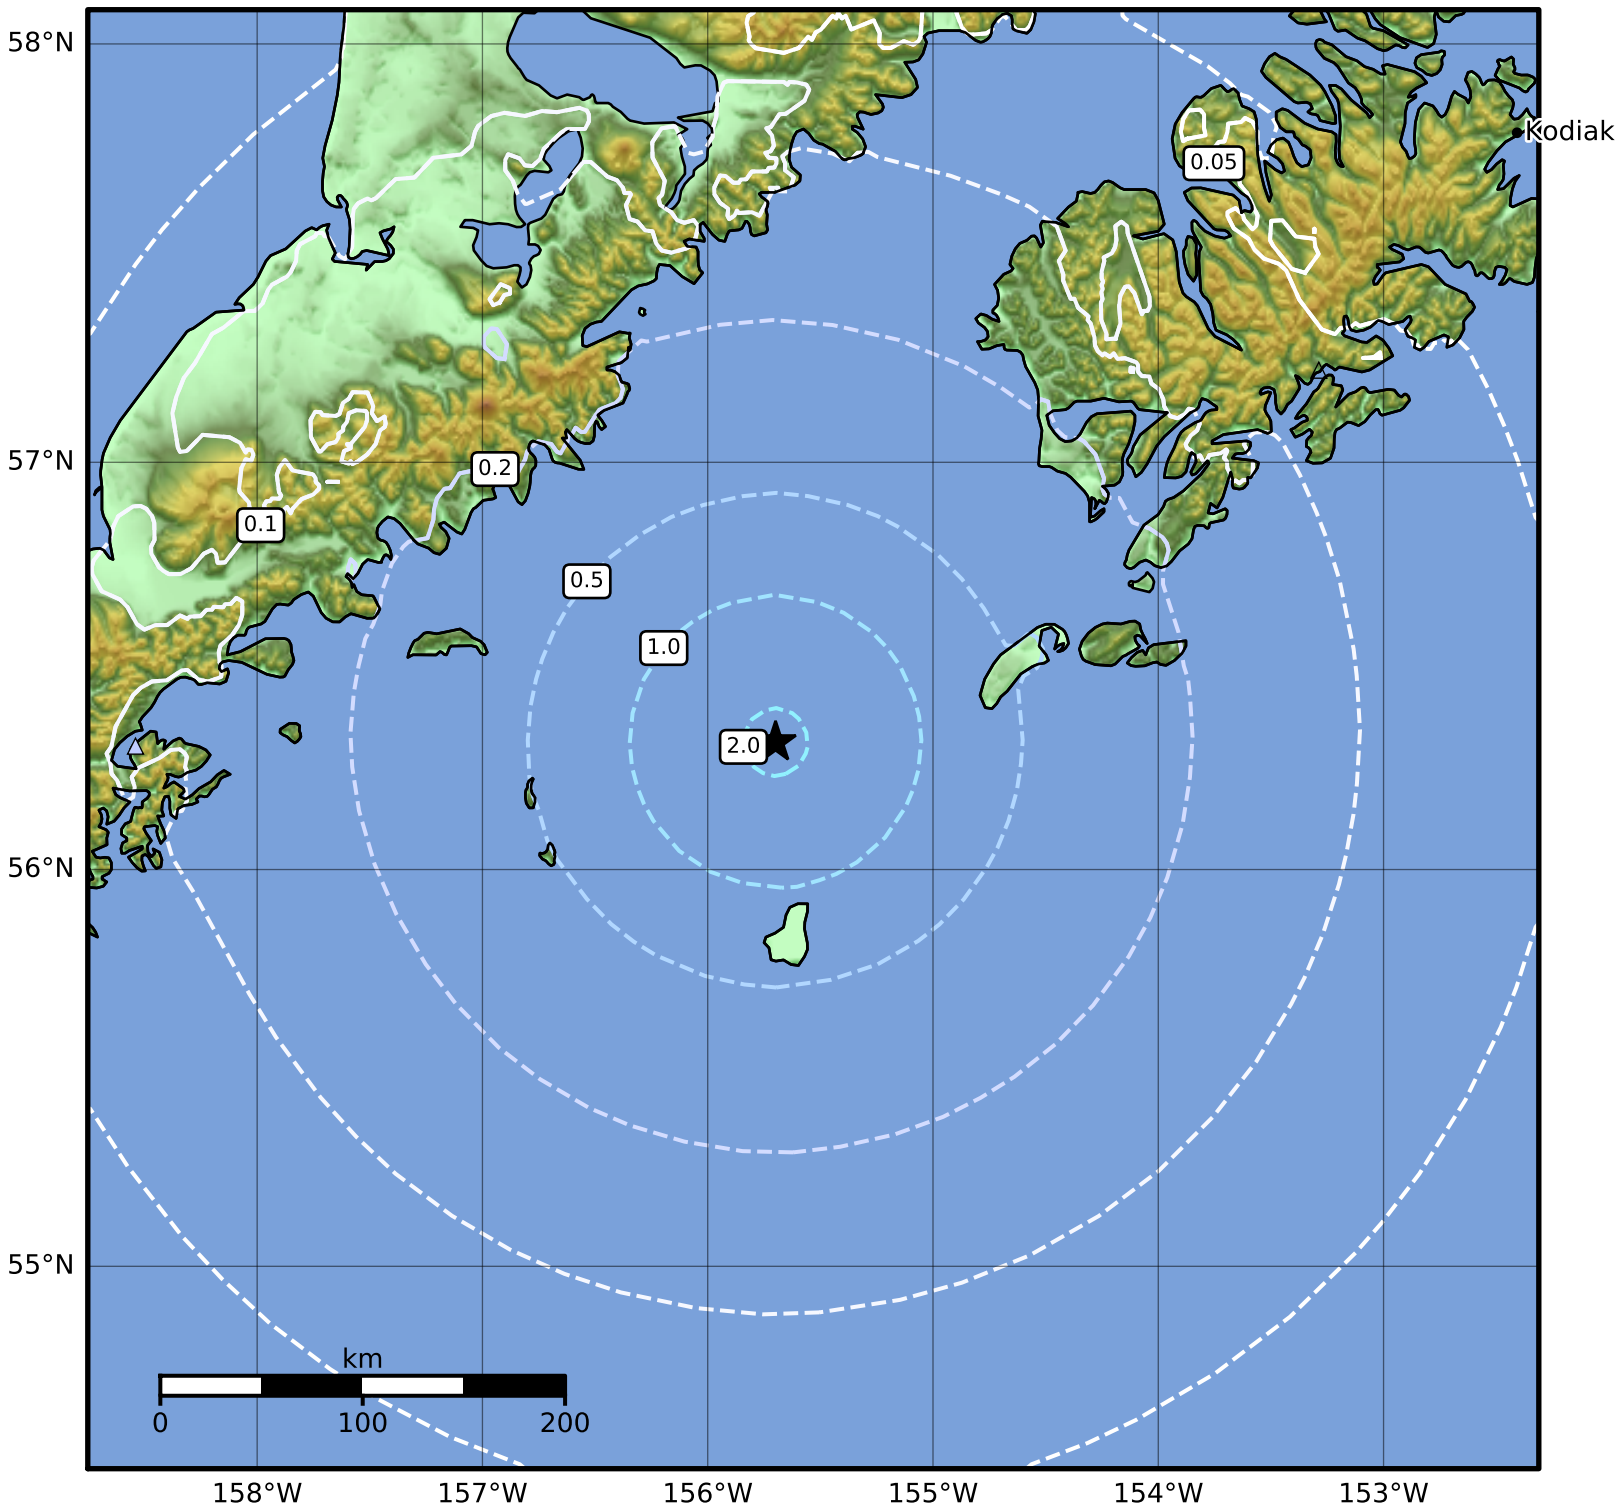

0.3 Second Peak Spectral Acceleration Map Alaska Earthquake Center  
 ShakeMap: 116 km (72 miles) SW of Akhiok  
 Jul 28, 2023 11:32:28 UTC M4.5 N56.32 W155.70 Depth: 38.4km ID:ak0239lu27ma

SA(0.3) (%g)	0.1	0.2	0.5	1	2	5	10	20	50	100	200
--------------	-----	-----	-----	---	---	---	----	----	----	-----	-----

Scale based on Worden et al. (2012)

Version 2: Processed 2023-07-28T11:45:17Z

△ Seismic Instrument ○ Reported Intensity

★ Epicenter