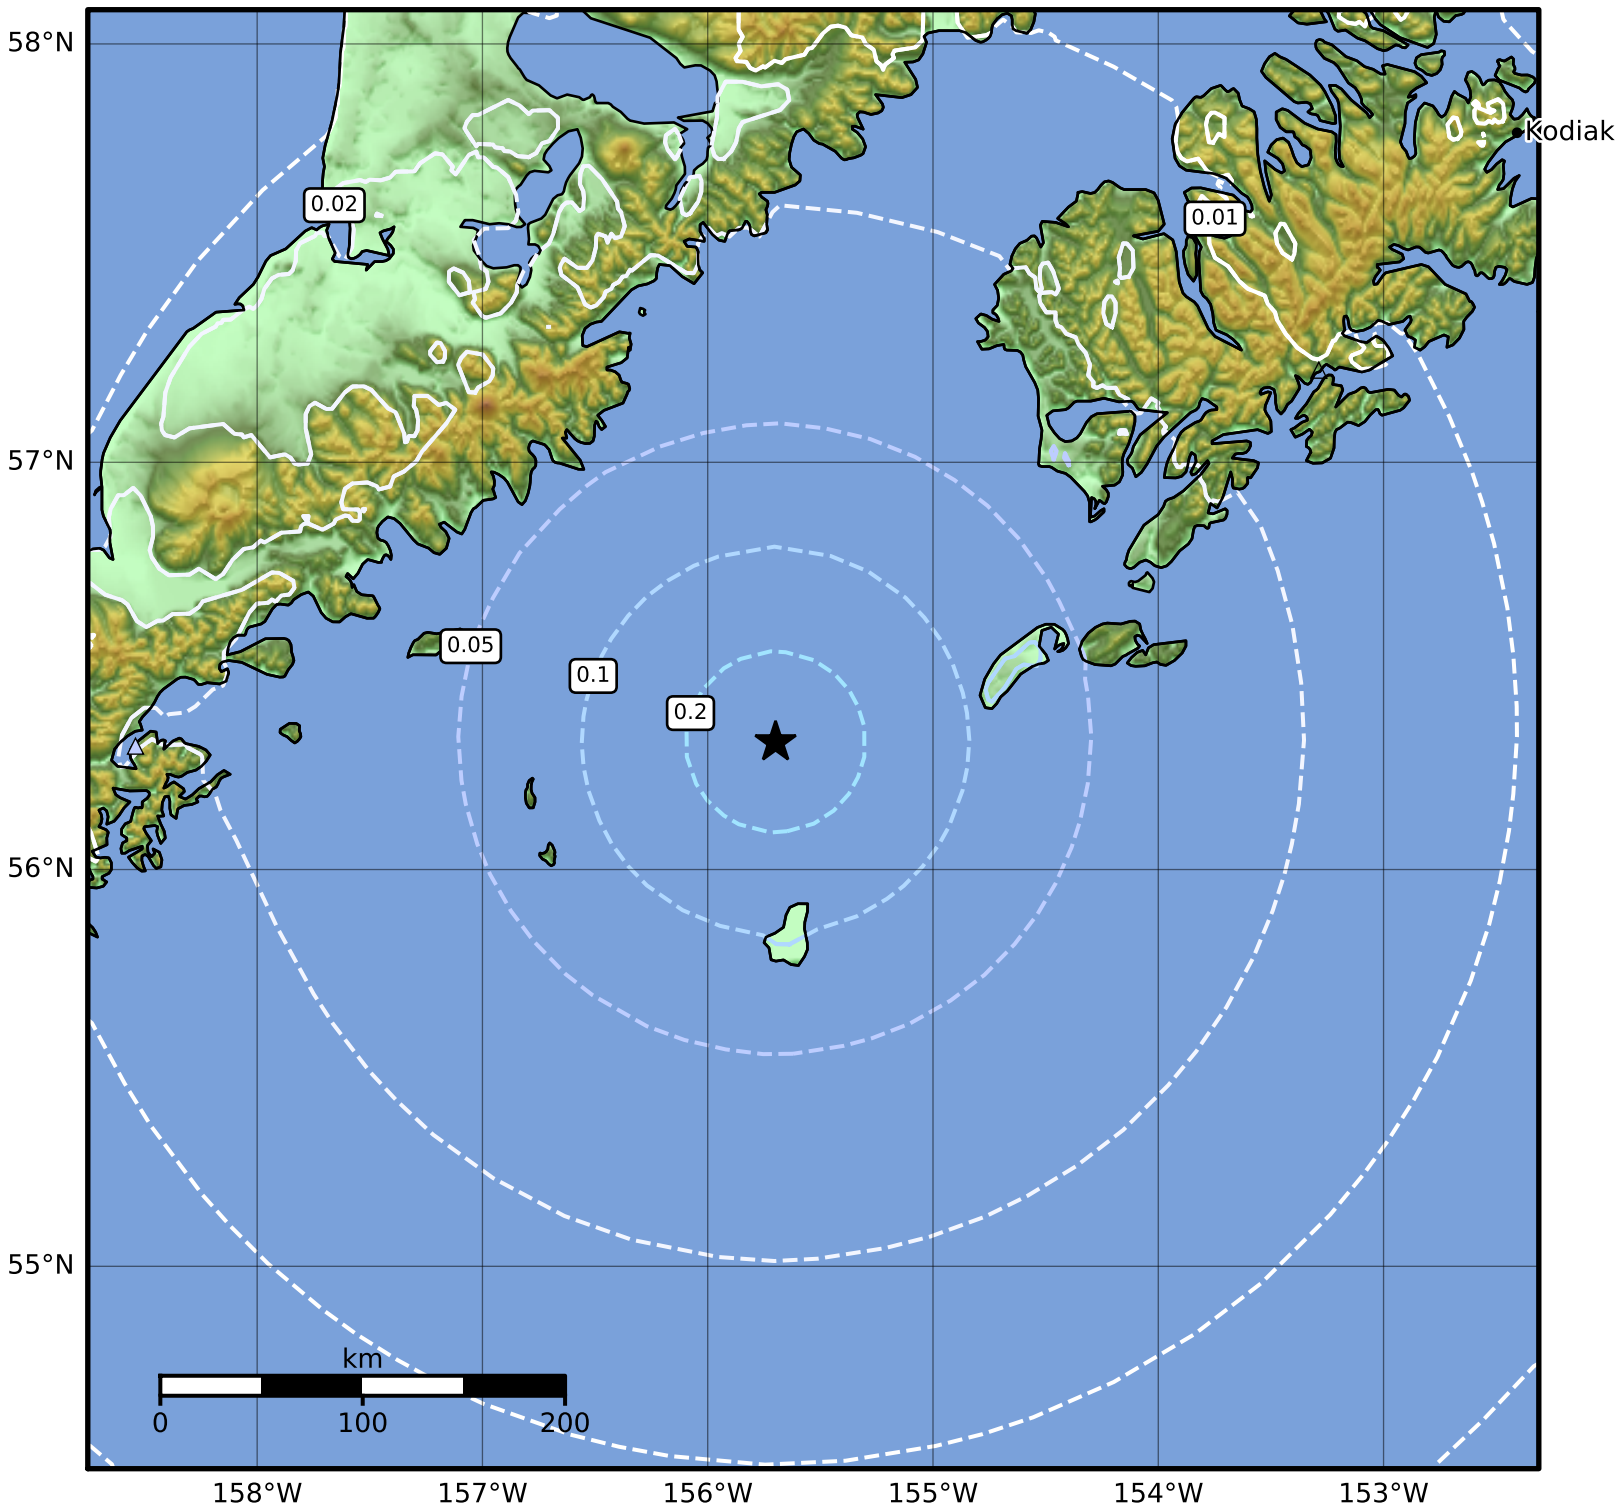

1.0 Second Peak Spectral Acceleration Map Alaska Earthquake Center  
 ShakeMap: 116 km (72 miles) SW of Akhiok  
 Jul 28, 2023 11:32:28 UTC M4.5 N56.32 W155.70 Depth: 38.4km ID:ak0239lu27ma

SA(1.0) (%g)	0.1	0.2	0.5	1	2	5	10	20	50	100	200

Scale based on Worden et al. (2012)

Version 2: Processed 2023-07-28T11:45:17Z

△ Seismic Instrument ○ Reported Intensity

★ Epicenter