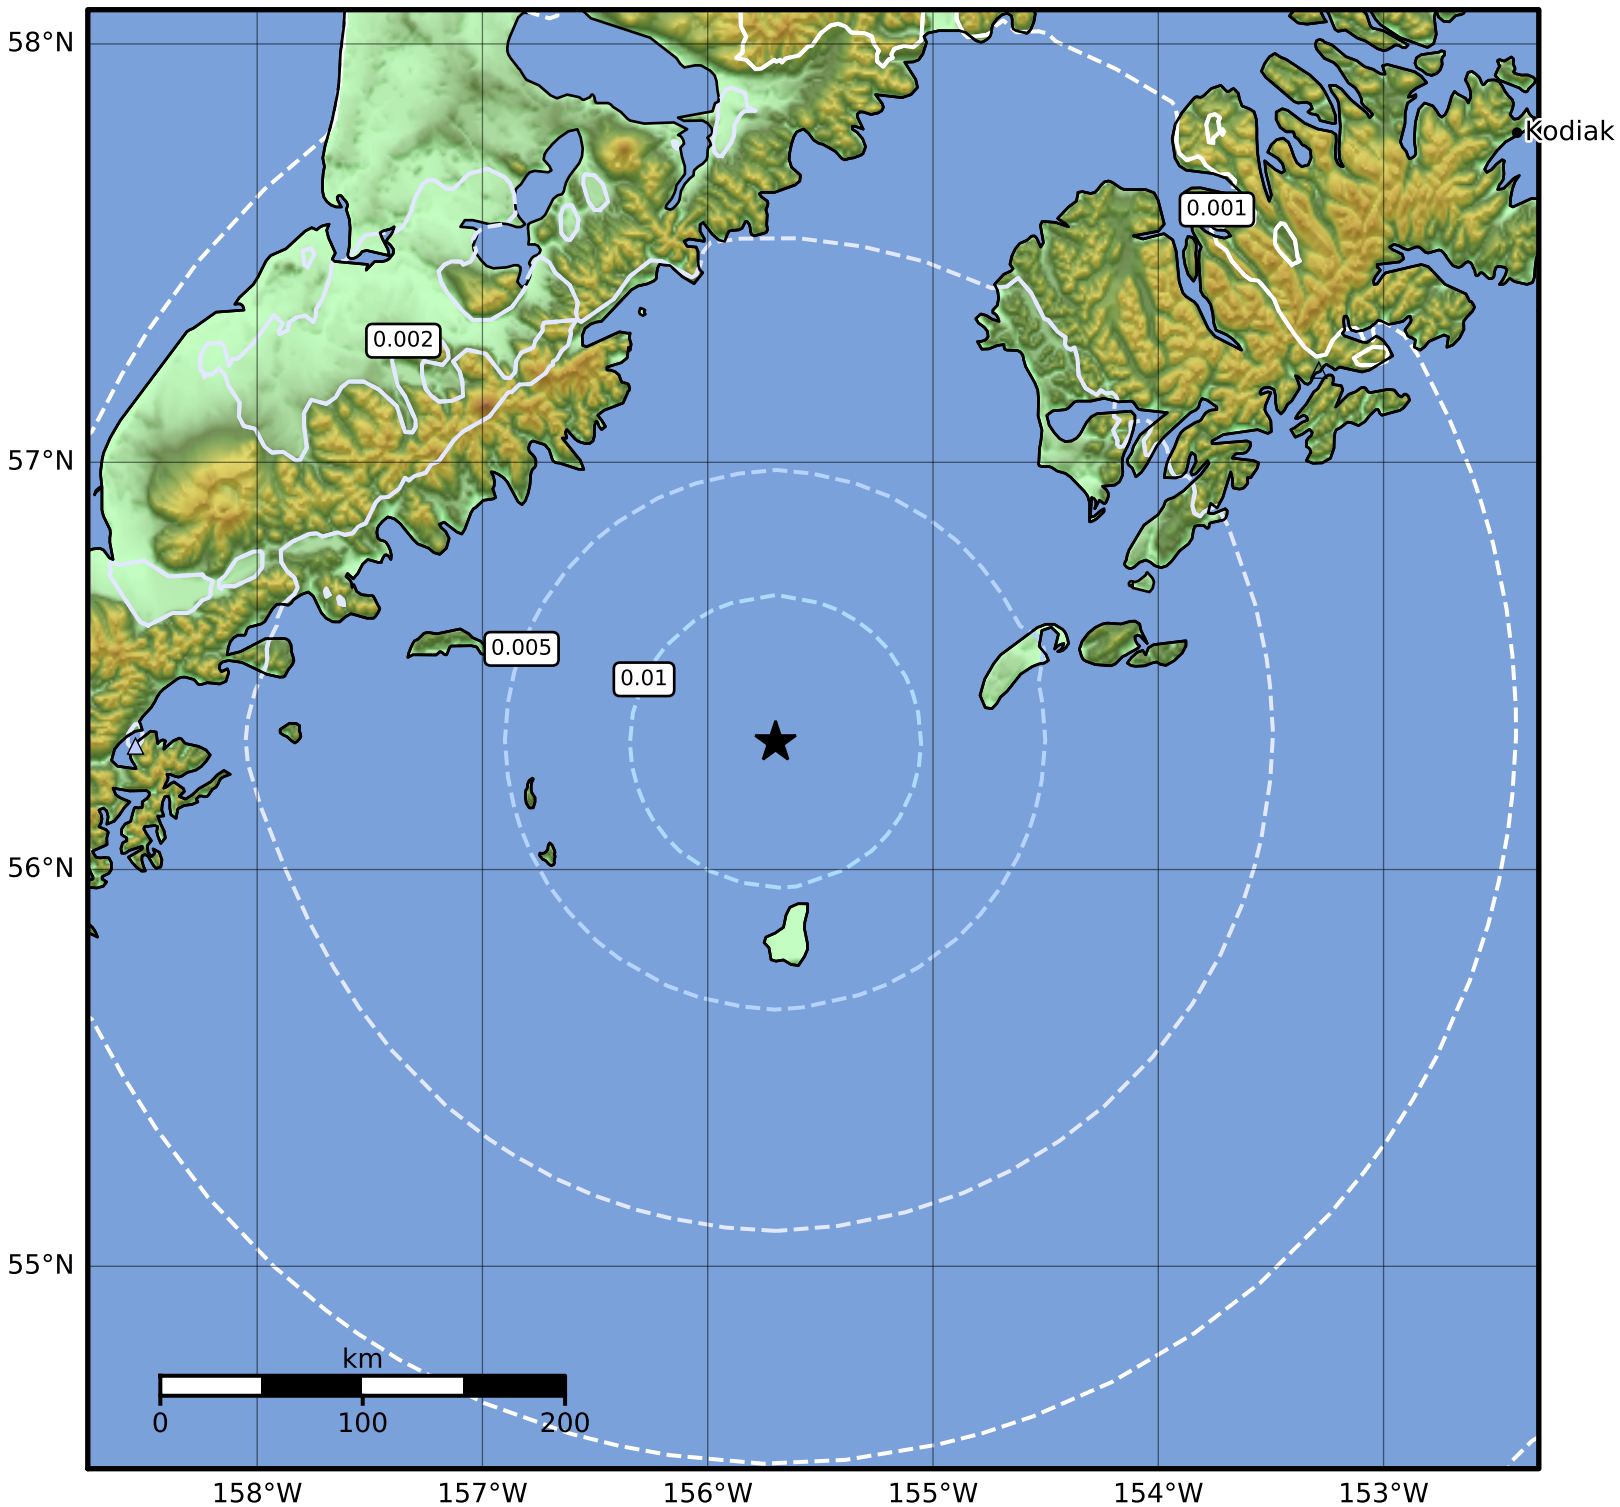

3.0 Second Peak Spectral Acceleration Map Alaska Earthquake Center
 ShakeMap: 116 km (72 miles) SW of Akhiok
 Jul 28, 2023 11:32:28 UTC M4.5 N56.32 W155.70 Depth: 38.4km ID:ak0239lu27ma

SA(3.0) (%g)	0.1	0.2	0.5	1	2	5	10	20	50
--------------	-----	-----	-----	---	---	---	----	----	----

Scale based on Worden et al. (2012)

Version 2: Processed 2023-07-28T11:45:17Z

△ Seismic Instrument ○ Reported Intensity

★ Epicenter