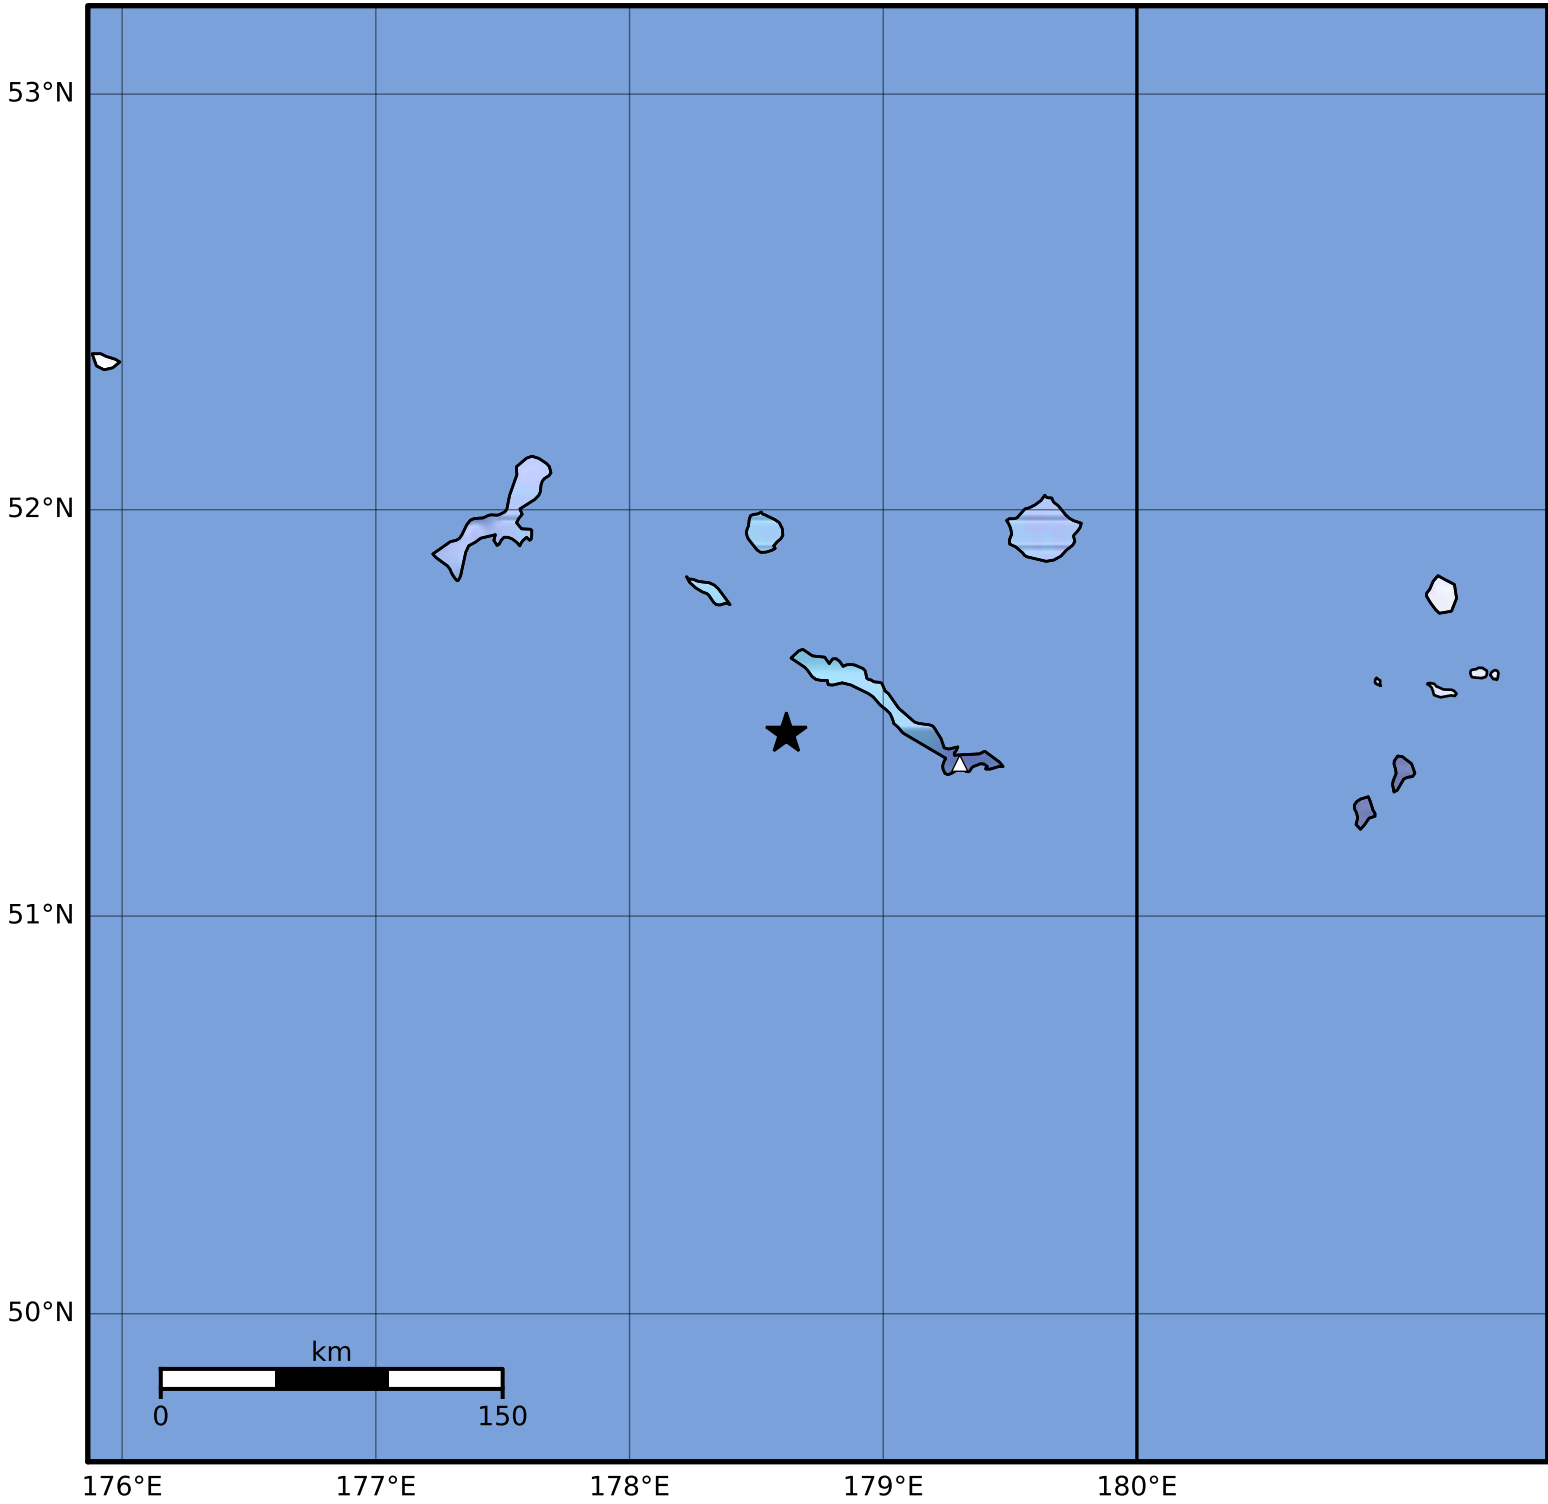

Macroseismic Intensity Map Alaska Earthquake Center
 ShakeMap: 28 km (17 miles) WSW of Amchitka
 Jul 29, 2023 03:12:01 UTC M3.9 N51.45 E178.62 Depth: 59.9km ID:ak0239ncpr7e

SHAKING	Not felt	Weak	Light	Moderate	Strong	Very strong	Severe	Violent	Extreme
DAMAGE	None	None	None	Very light	Light	Moderate	Moderate/heavy	Heavy	Very heavy
PGA(%g)	<0.0464	0.297	2.76	6.2	11.5	21.5	40.1	74.7	>139
PGV(cm/s)	<0.0215	0.135	1.41	4.65	9.64	20	41.4	85.8	>178
INTENSITY	I	II-III	IV	V	VI	VII	VIII	IX	X+

Scale based on Worden et al. (2012)

Version 2: Processed 2023-07-29T19:55:13Z

△ Seismic Instrument ○ Reported Intensity

★ Epicenter