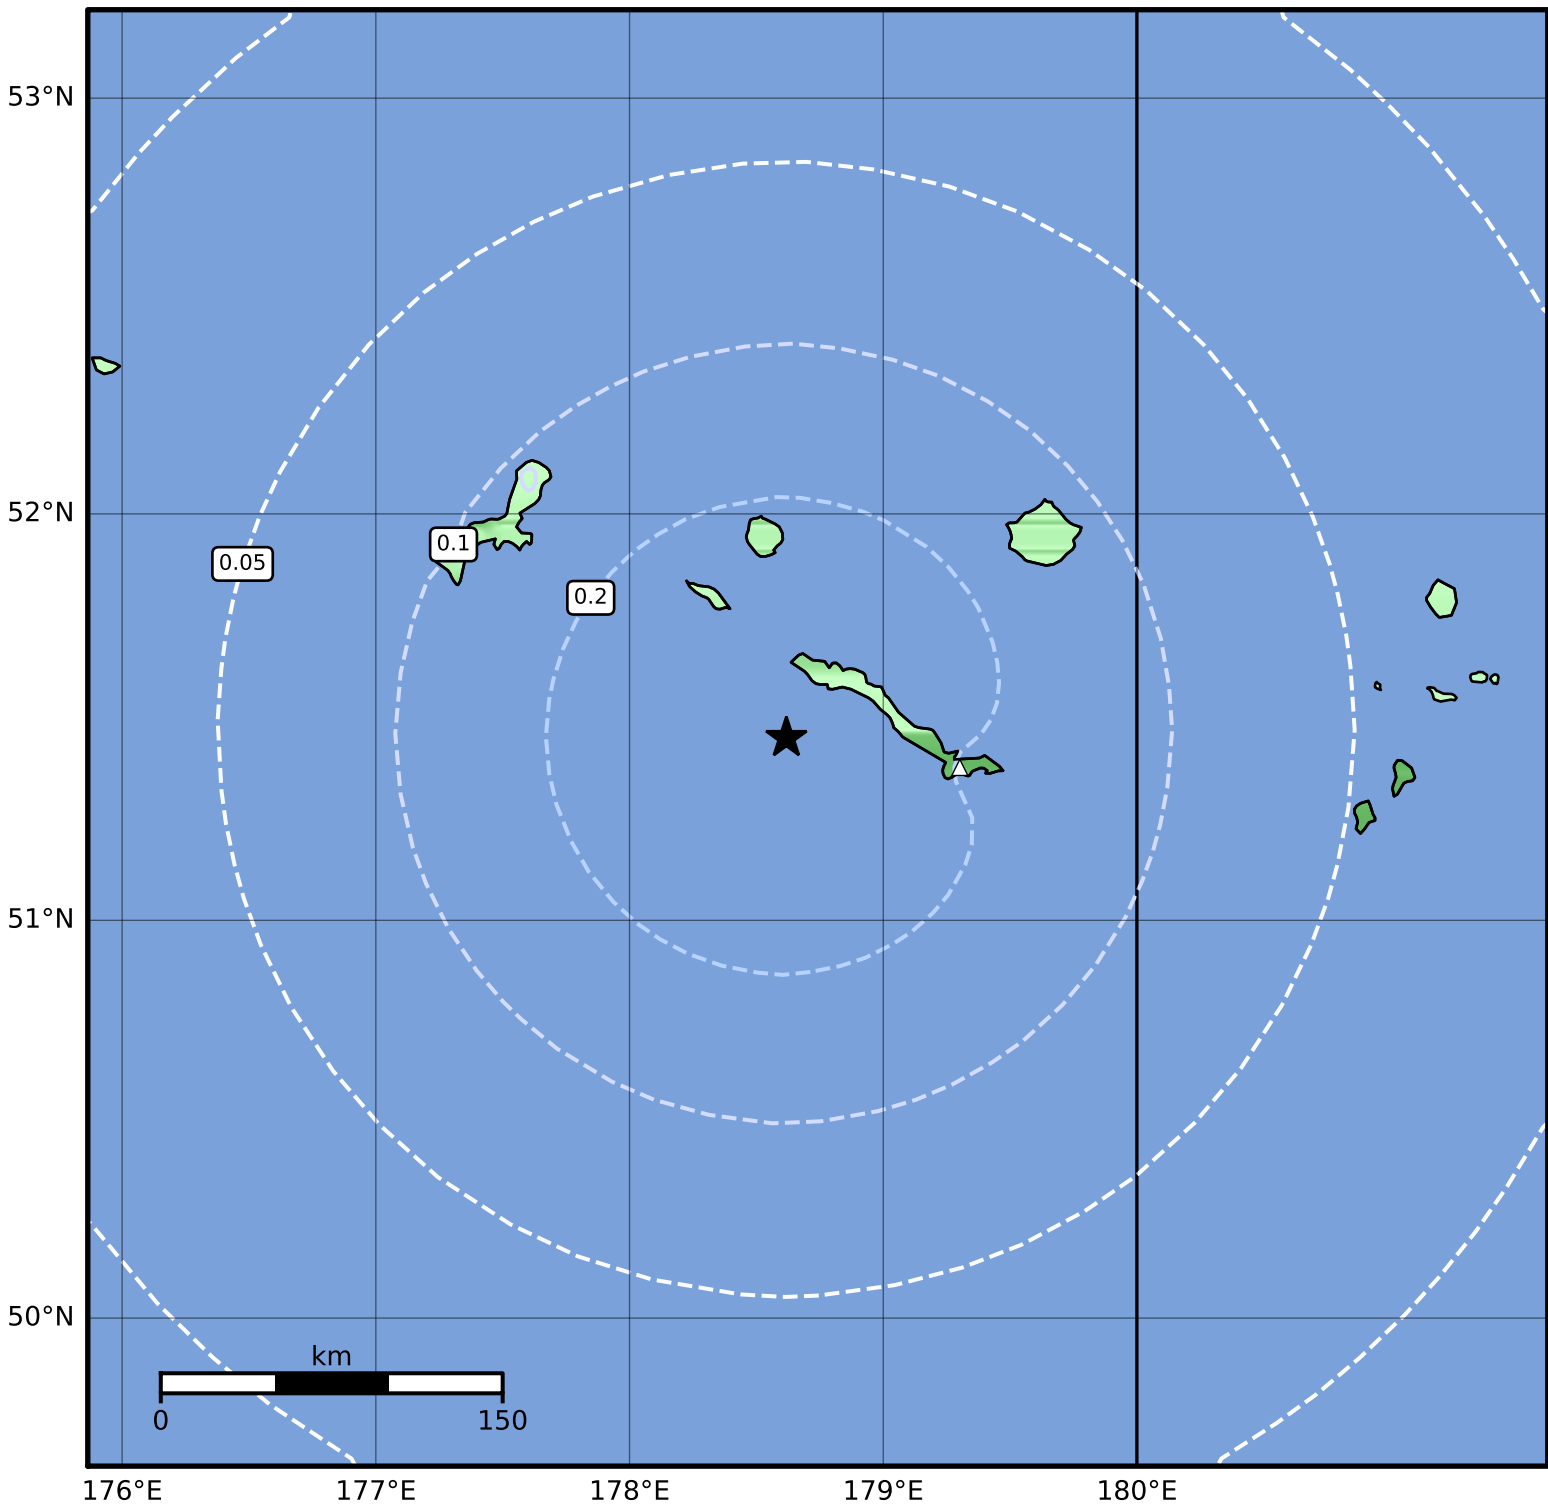

Peak Ground Acceleration Map Alaska Earthquake Center
 ShakeMap: 28 km (17 miles) WSW of Amchitka
 Jul 29, 2023 03:12:01 UTC M3.9 N51.45 E178.62 Depth: 59.9km ID:ak0239ncpr7e

PGA (%g)	0.1	0.2	0.5	1	2	5	10	20	50	100	200

Scale based on Worden et al. (2012)

Version 2: Processed 2023-07-29T19:55:13Z

△ Seismic Instrument ○ Reported Intensity

★ Epicenter