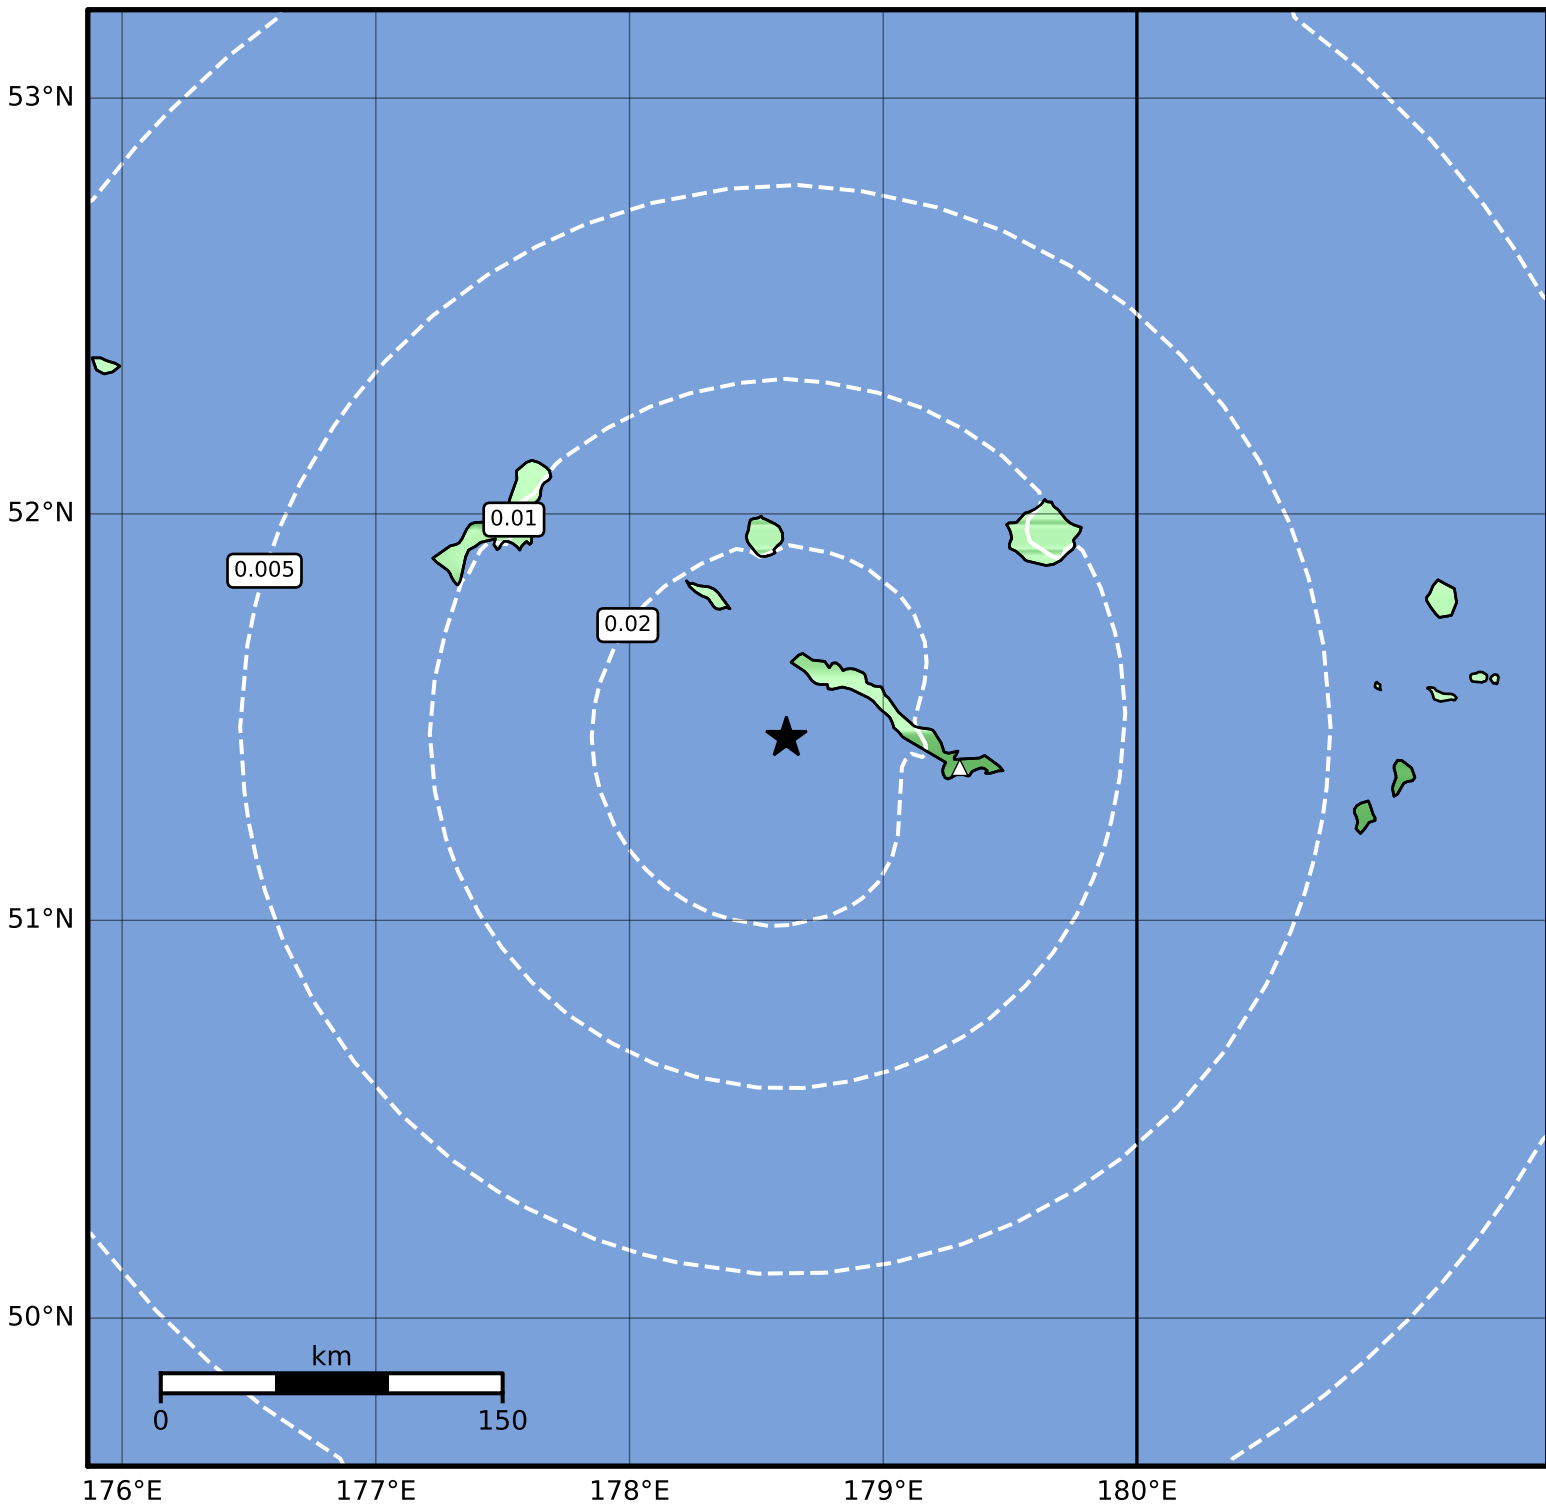

Peak Ground Velocity Map Alaska Earthquake Center
ShakeMap: 28 km (17 miles) WSW of Amchitka
Jul 29, 2023 03:12:01 UTC M3.9 N51.45 E178.62 Depth: 59.9km ID:ak0239ncpr7e

PGV (cm/s)	0.1	0.2	0.5	1	2	5	10	20	50	100	200
------------	-----	-----	-----	---	---	---	----	----	----	-----	-----

Scale based on Worden et al. (2012)

Version 2: Processed 2023-07-29T19:55:13Z

△ Seismic Instrument ○ Reported Intensity

★ Epicenter