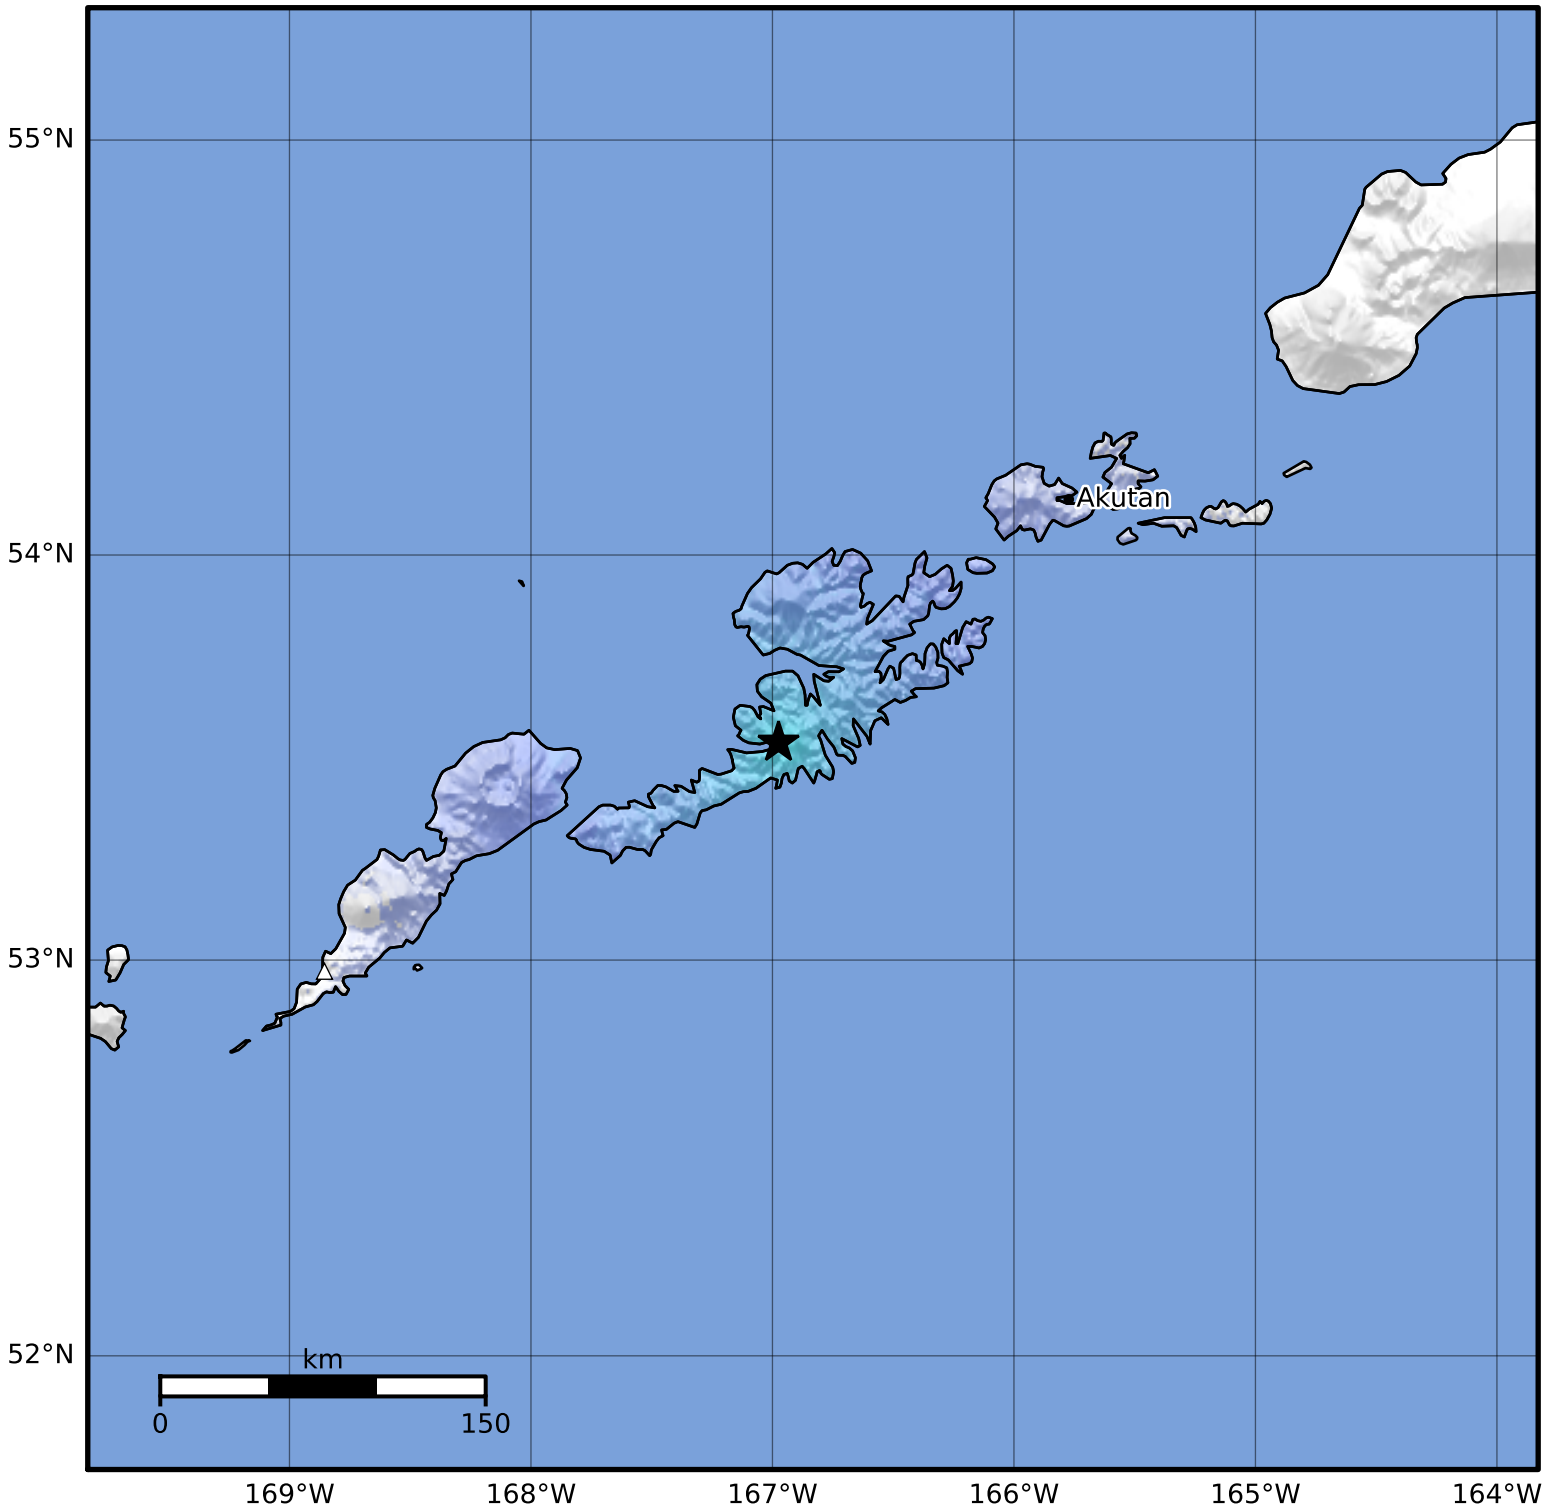

Macroseismic Intensity Map Alaska Earthquake Center
 ShakeMap: 47 km (29 miles) SW of Unalaska
 Jul 29, 2023 08:06:54 UTC M4.2 N53.54 W166.97 Depth: 7.0km ID:ak0239nfnr0d

SHAKING	Not felt	Weak	Light	Moderate	Strong	Very strong	Severe	Violent	Extreme
DAMAGE	None	None	None	Very light	Light	Moderate	Moderate/heavy	Heavy	Very heavy
PGA(%g)	<0.0464	0.297	2.76	6.2	11.5	21.5	40.1	74.7	>139
PGV(cm/s)	<0.0215	0.135	1.41	4.65	9.64	20	41.4	85.8	>178
INTENSITY	I	II-III	IV	V	VI	VII	VIII	IX	X+

Scale based on Worden et al. (2012)

Version 2: Processed 2023-07-29T20:03:43Z

△ Seismic Instrument ○ Reported Intensity

★ Epicenter