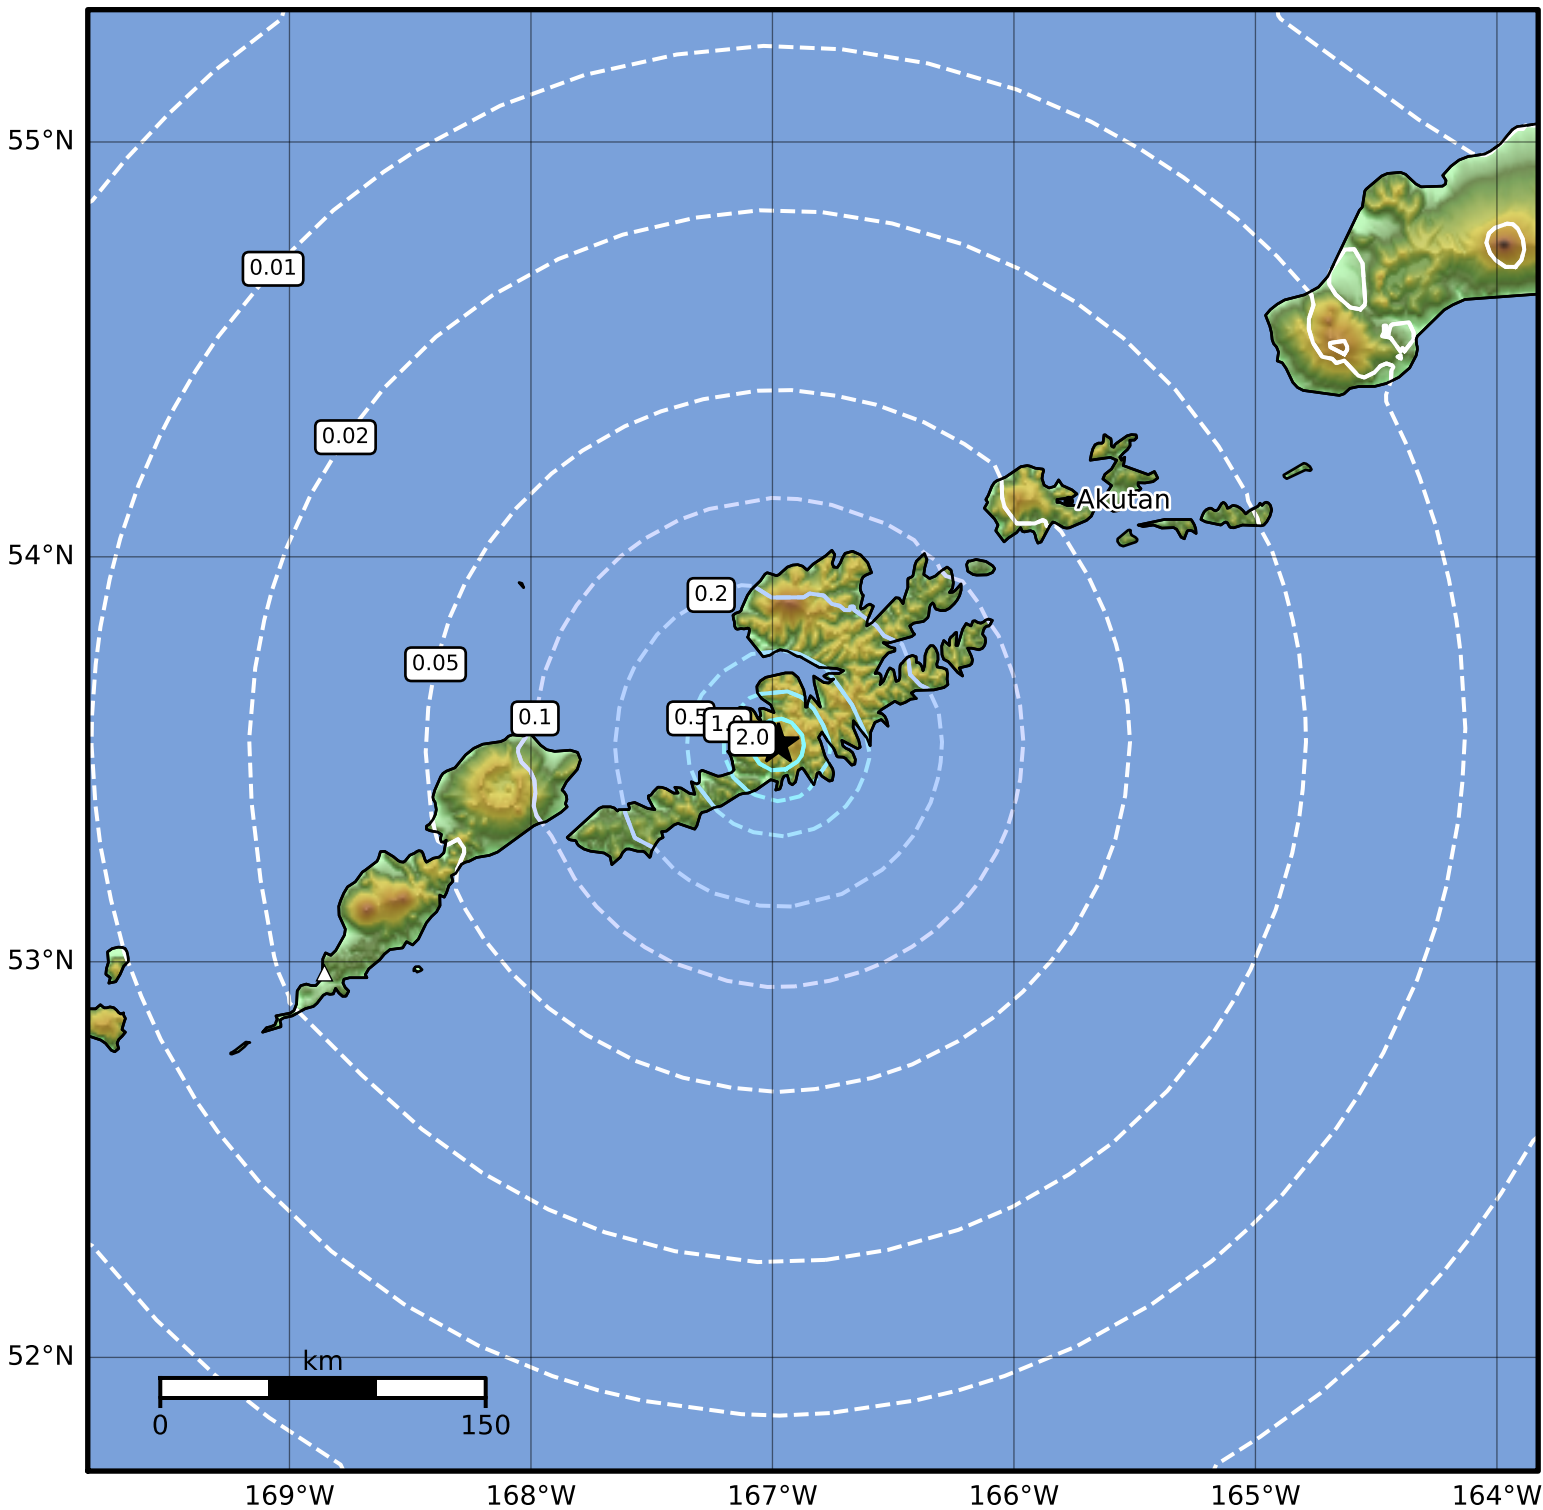

Peak Ground Acceleration Map Alaska Earthquake Center
 ShakeMap: 47 km (29 miles) SW of Unalaska
 Jul 29, 2023 08:06:54 UTC M4.2 N53.54 W166.97 Depth: 7.0km ID:ak0239nfnr0d

PGA (%g)	0.1	0.2	0.5	1	2	5	10	20	50	100	200
----------	-----	-----	-----	---	---	---	----	----	----	-----	-----

Scale based on Worden et al. (2012)

Version 2: Processed 2023-07-29T20:03:43Z

△ Seismic Instrument ○ Reported Intensity

★ Epicenter