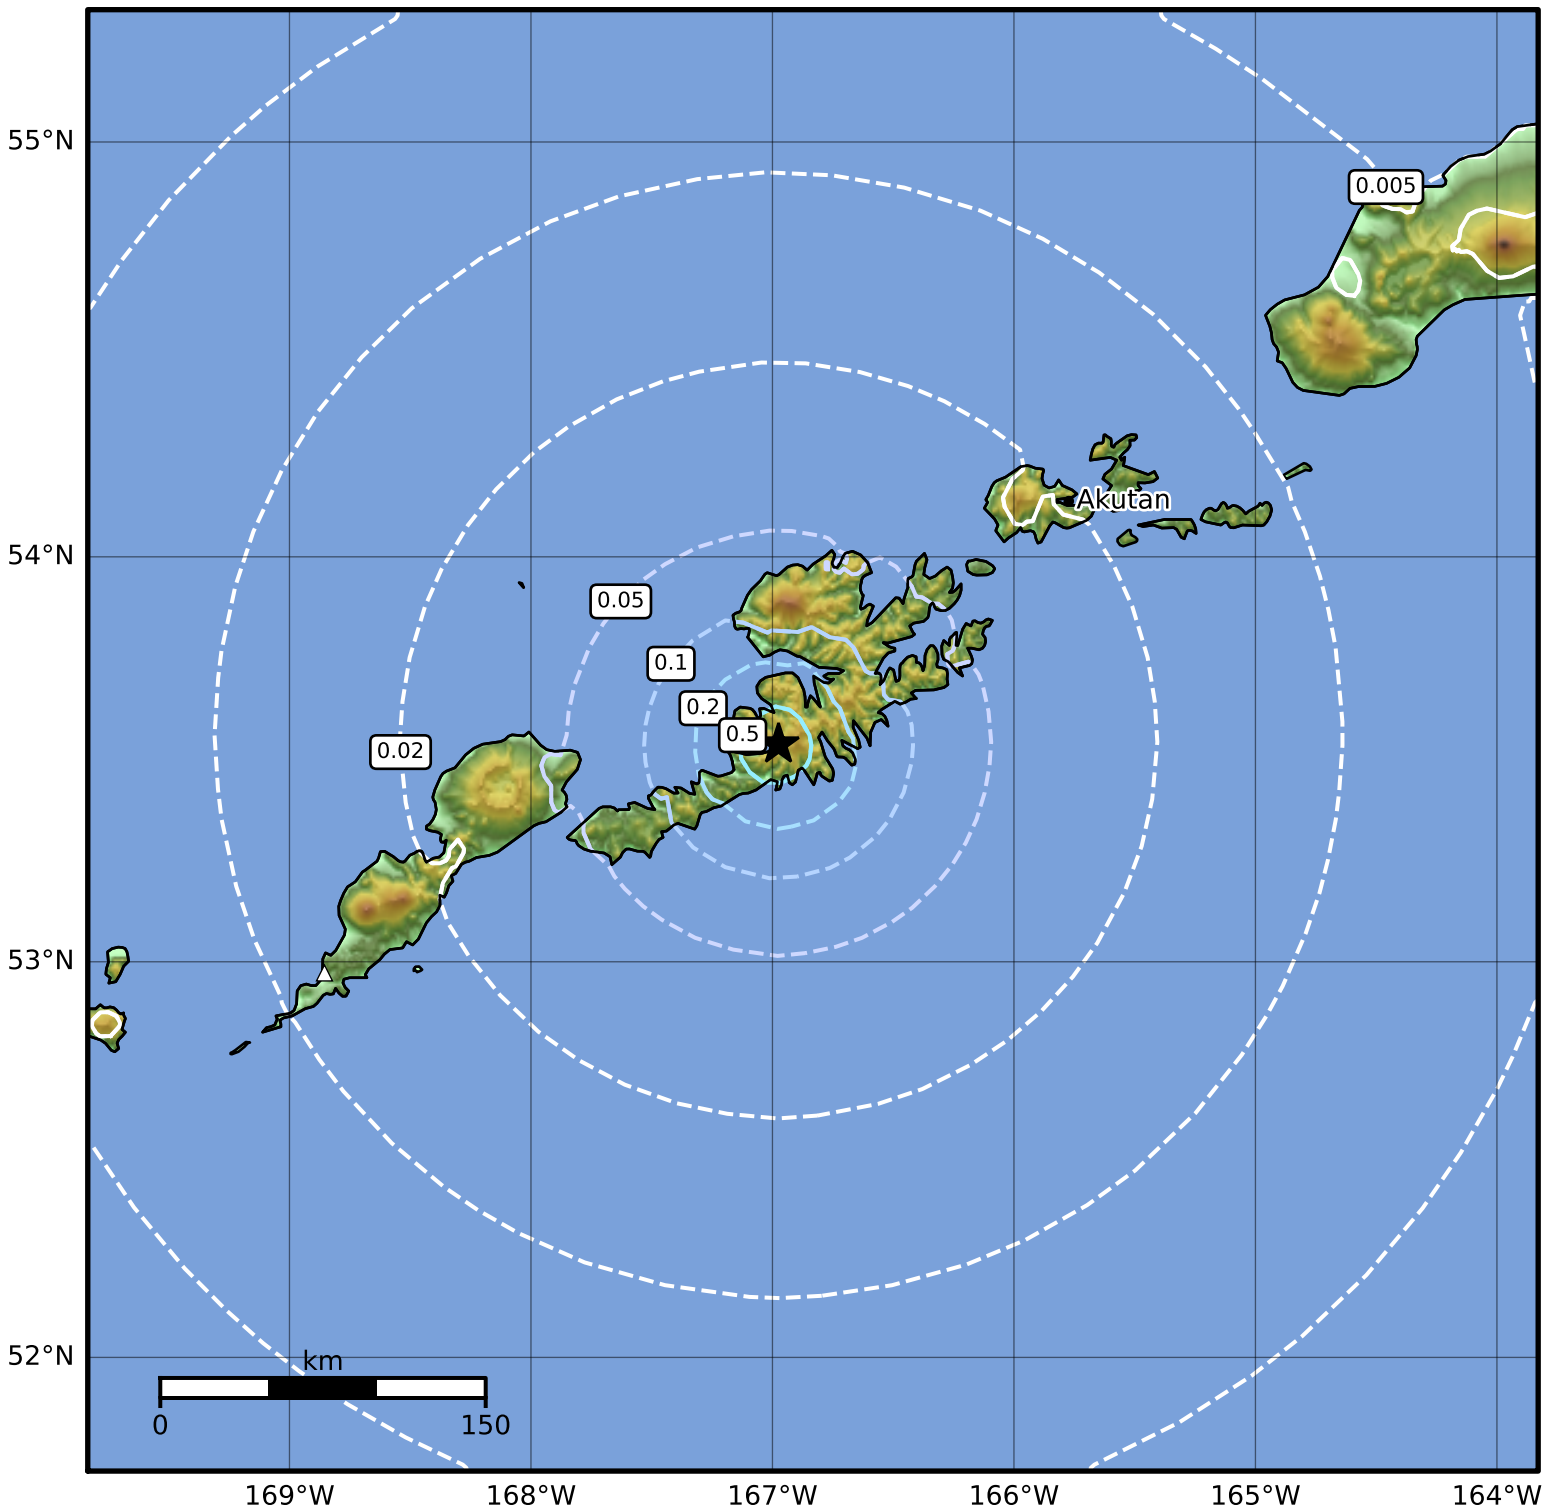

Peak Ground Velocity Map Alaska Earthquake Center
ShakeMap: 47 km (29 miles) SW of Unalaska
Jul 29, 2023 08:06:54 UTC M4.2 N53.54 W166.97 Depth: 7.0km ID:ak0239nfnr0d

Scale based on Worden et al. (2012)

△ Seismic Instrument ○ Reported Intensity

★ Epicenter

Version 2: Processed 2023-07-29T20:03:43Z