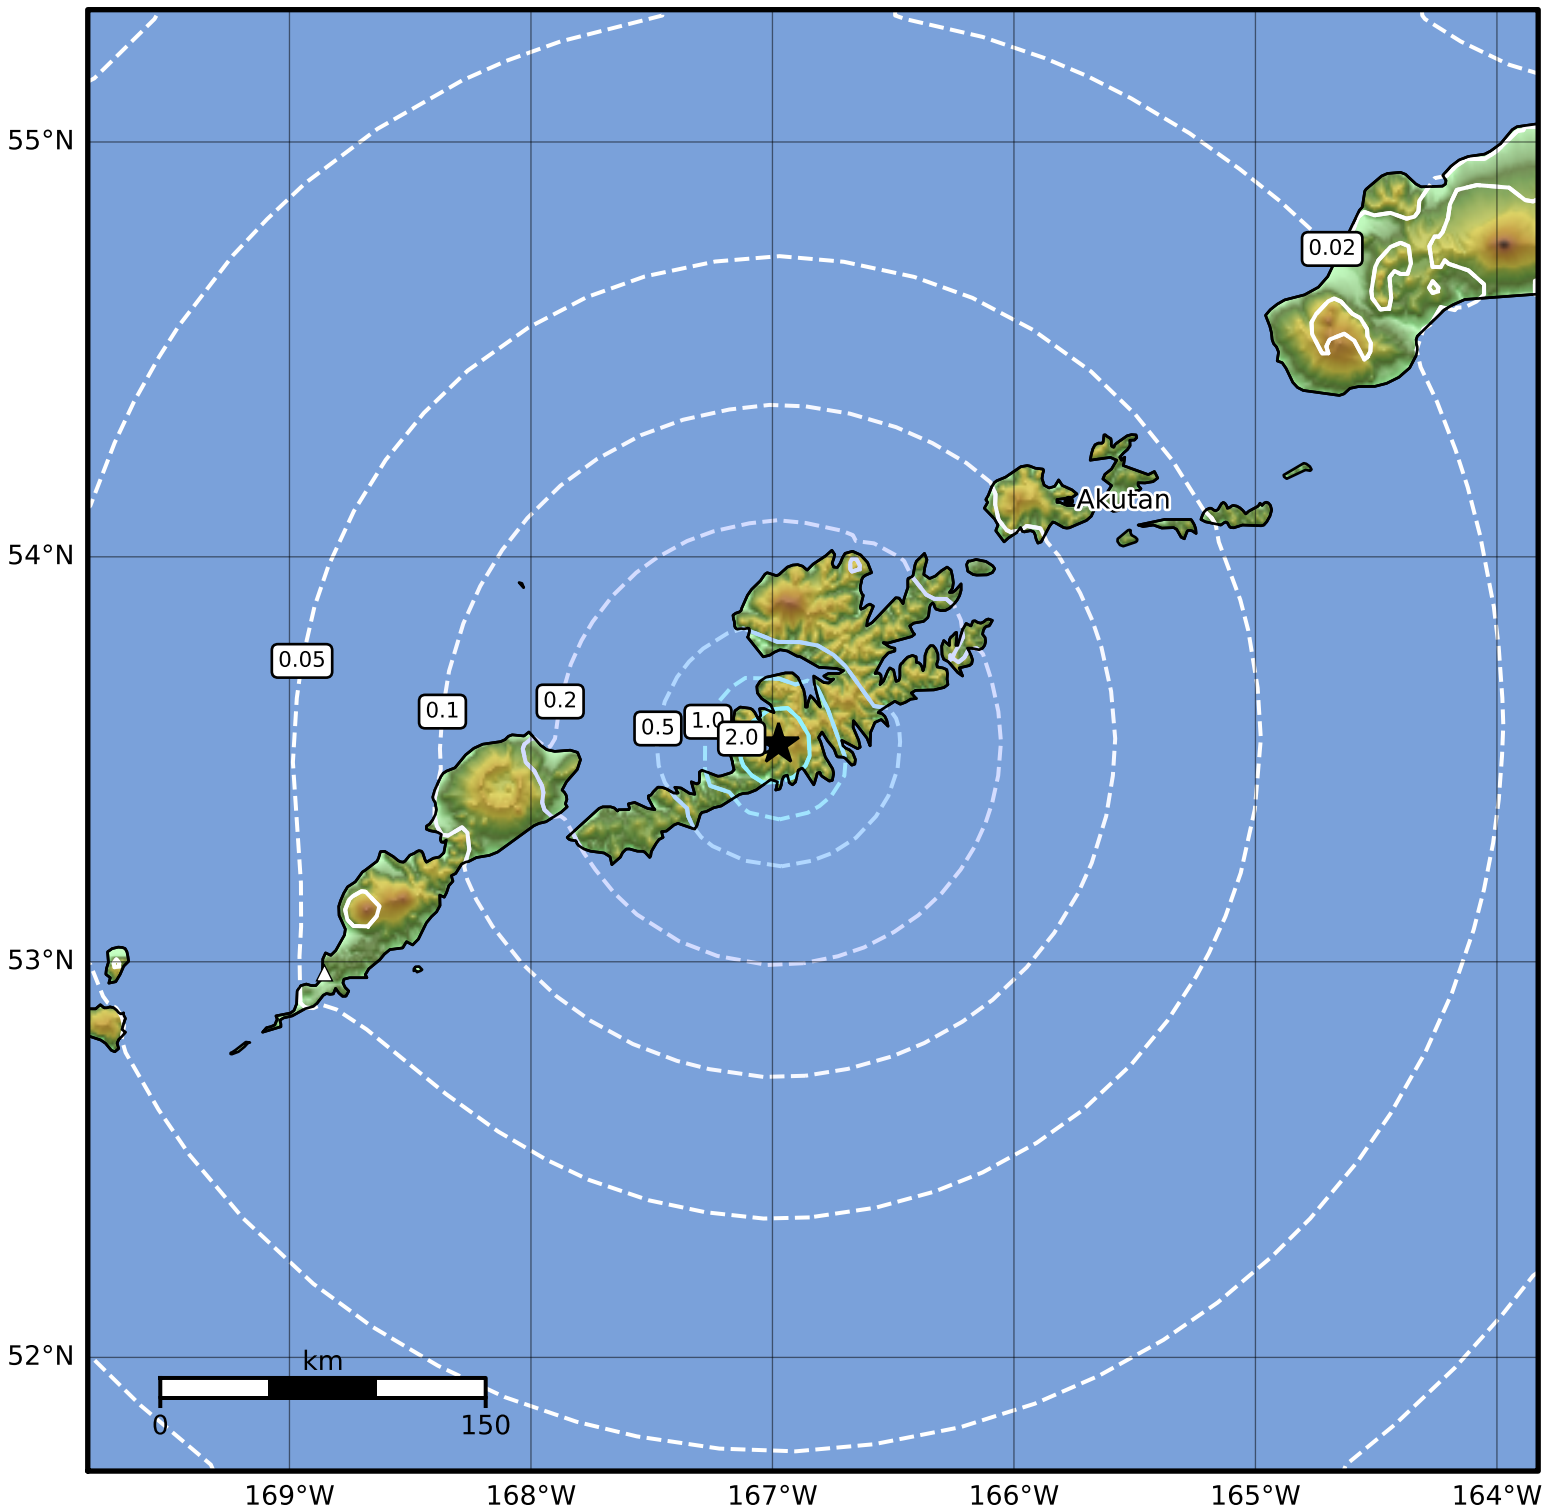

0.3 Second Peak Spectral Acceleration Map Alaska Earthquake Center
 ShakeMap: 47 km (29 miles) SW of Unalaska
 Jul 29, 2023 08:06:54 UTC M4.2 N53.54 W166.97 Depth: 7.0km ID:ak0239nfnr0d

SA(0.3) (%g)	0.1	0.2	0.5	1	2	5	10	20	50	100	200
--------------	-----	-----	-----	---	---	---	----	----	----	-----	-----

Scale based on Worden et al. (2012)

△ Seismic Instrument ○ Reported Intensity

★ Epicenter

Version 2: Processed 2023-07-29T20:03:43Z