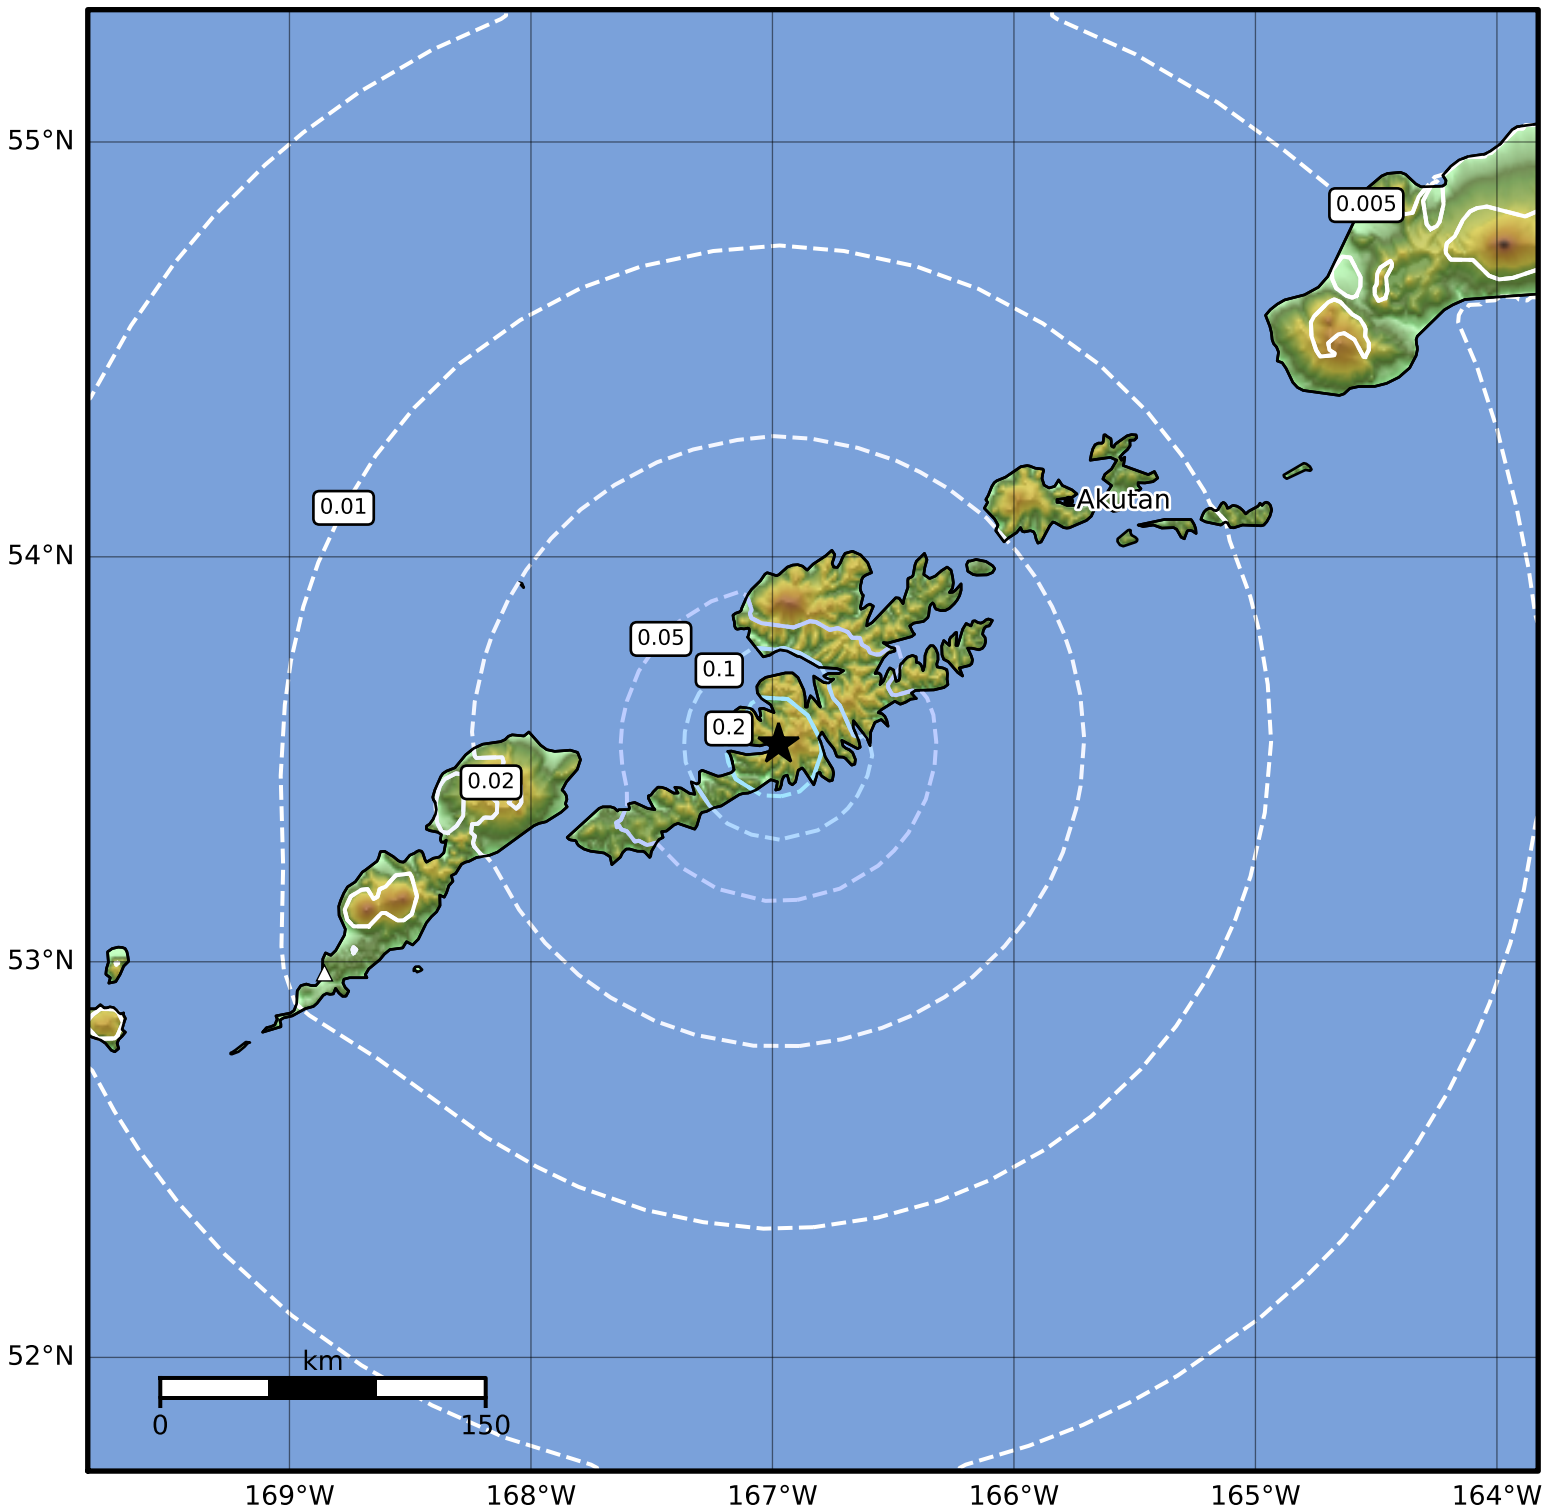

1.0 Second Peak Spectral Acceleration Map Alaska Earthquake Center
 ShakeMap: 47 km (29 miles) SW of Unalaska
 Jul 29, 2023 08:06:54 UTC M4.2 N53.54 W166.97 Depth: 7.0km ID:ak0239nfnr0d

SA(1.0) (%g)	0.1	0.2	0.5	1	2	5	10	20	50	100	200
--------------	-----	-----	-----	---	---	---	----	----	----	-----	-----

Scale based on Worden et al. (2012)

Version 2: Processed 2023-07-29T20:03:43Z

△ Seismic Instrument ○ Reported Intensity

★ Epicenter