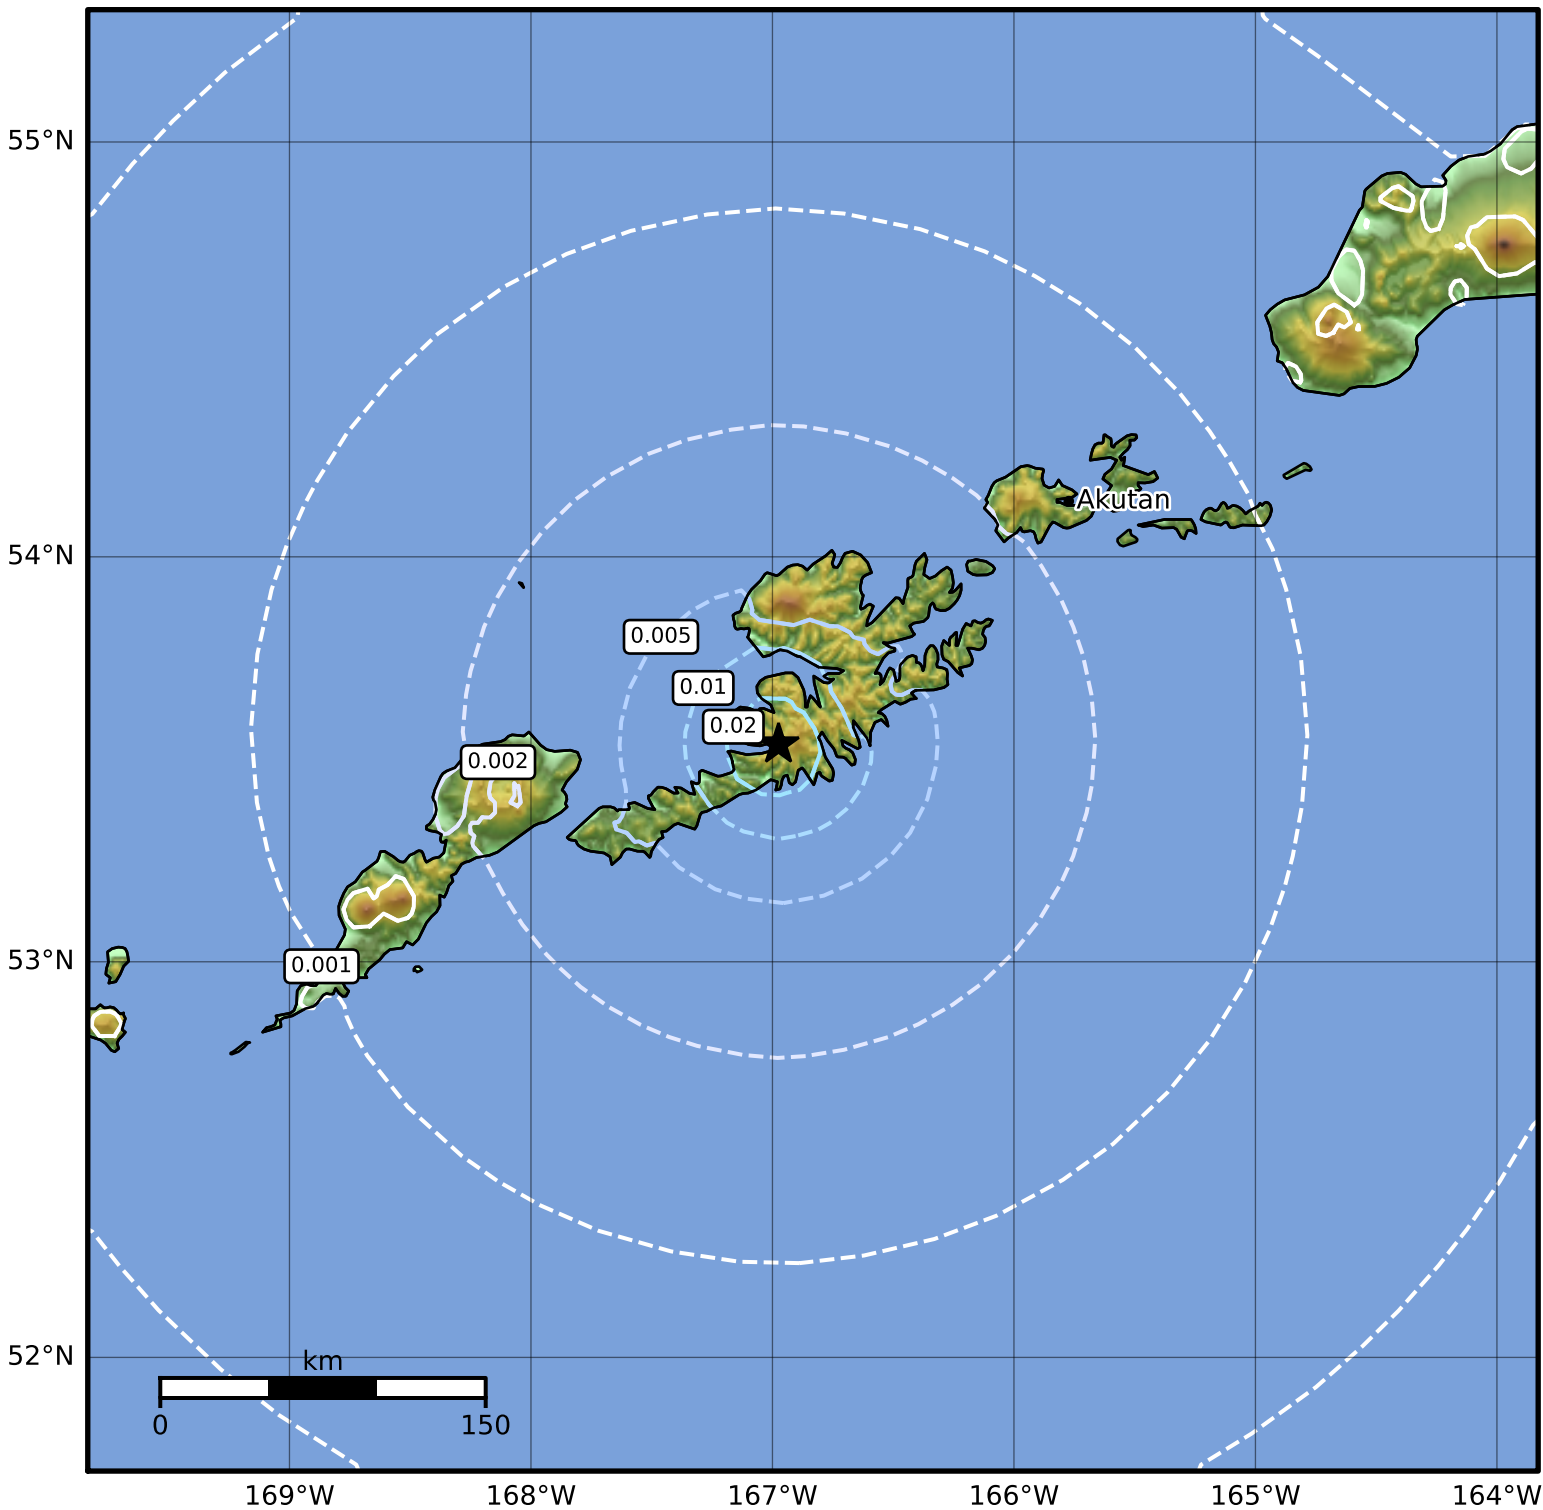

3.0 Second Peak Spectral Acceleration Map Alaska Earthquake Center
ShakeMap: 47 km (29 miles) SW of Unalaska
Jul 29, 2023 08:06:54 UTC M4.2 N53.54 W166.97 Depth: 7.0km ID:ak0239nfnr0d

Scale based on Worden et al. (2012)

△ Seismic Instrument ○ Reported Intensity

★ Epicenter

Version 2: Processed 2023-07-29T20:03:43Z