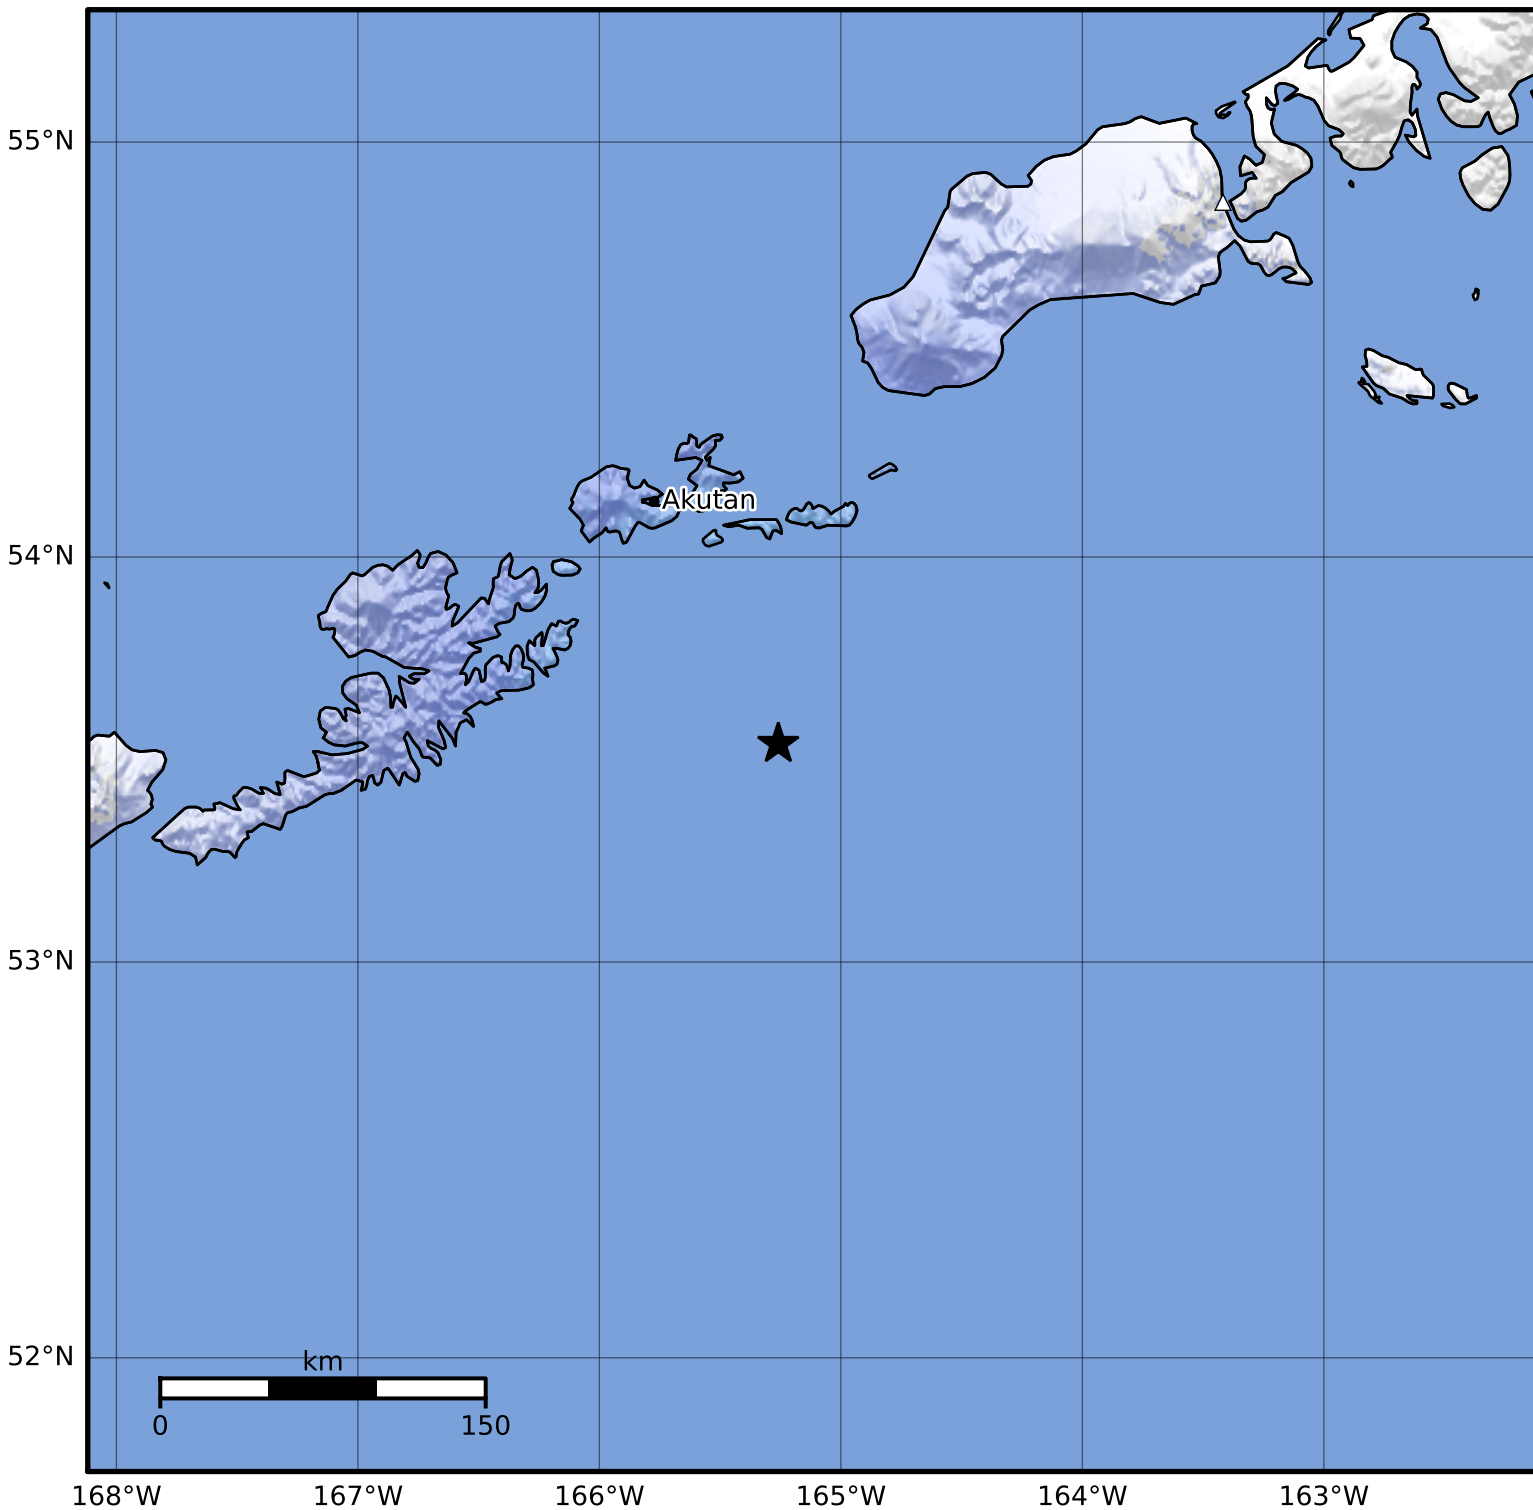

Macroseismic Intensity Map Alaska Earthquake Center
 ShakeMap: 74 km (46 miles) SSE of Akutan
 Jul 29, 2023 10:40:49 UTC M3.7 N53.54 W165.26 Depth: 50.1km ID:ak0239nh1wav

SHAKING	Not felt	Weak	Light	Moderate	Strong	Very strong	Severe	Violent	Extreme
DAMAGE	None	None	None	Very light	Light	Moderate	Moderate/heavy	Heavy	Very heavy
PGA(%g)	<0.0464	0.297	2.76	6.2	11.5	21.5	40.1	74.7	>139
PGV(cm/s)	<0.0215	0.135	1.41	4.65	9.64	20	41.4	85.8	>178
INTENSITY	I	II-III	IV	V	VI	VII	VIII	IX	X+

Scale based on Worden et al. (2012)

Version 2: Processed 2023-07-29T20:12:02Z

△ Seismic Instrument ○ Reported Intensity

★ Epicenter