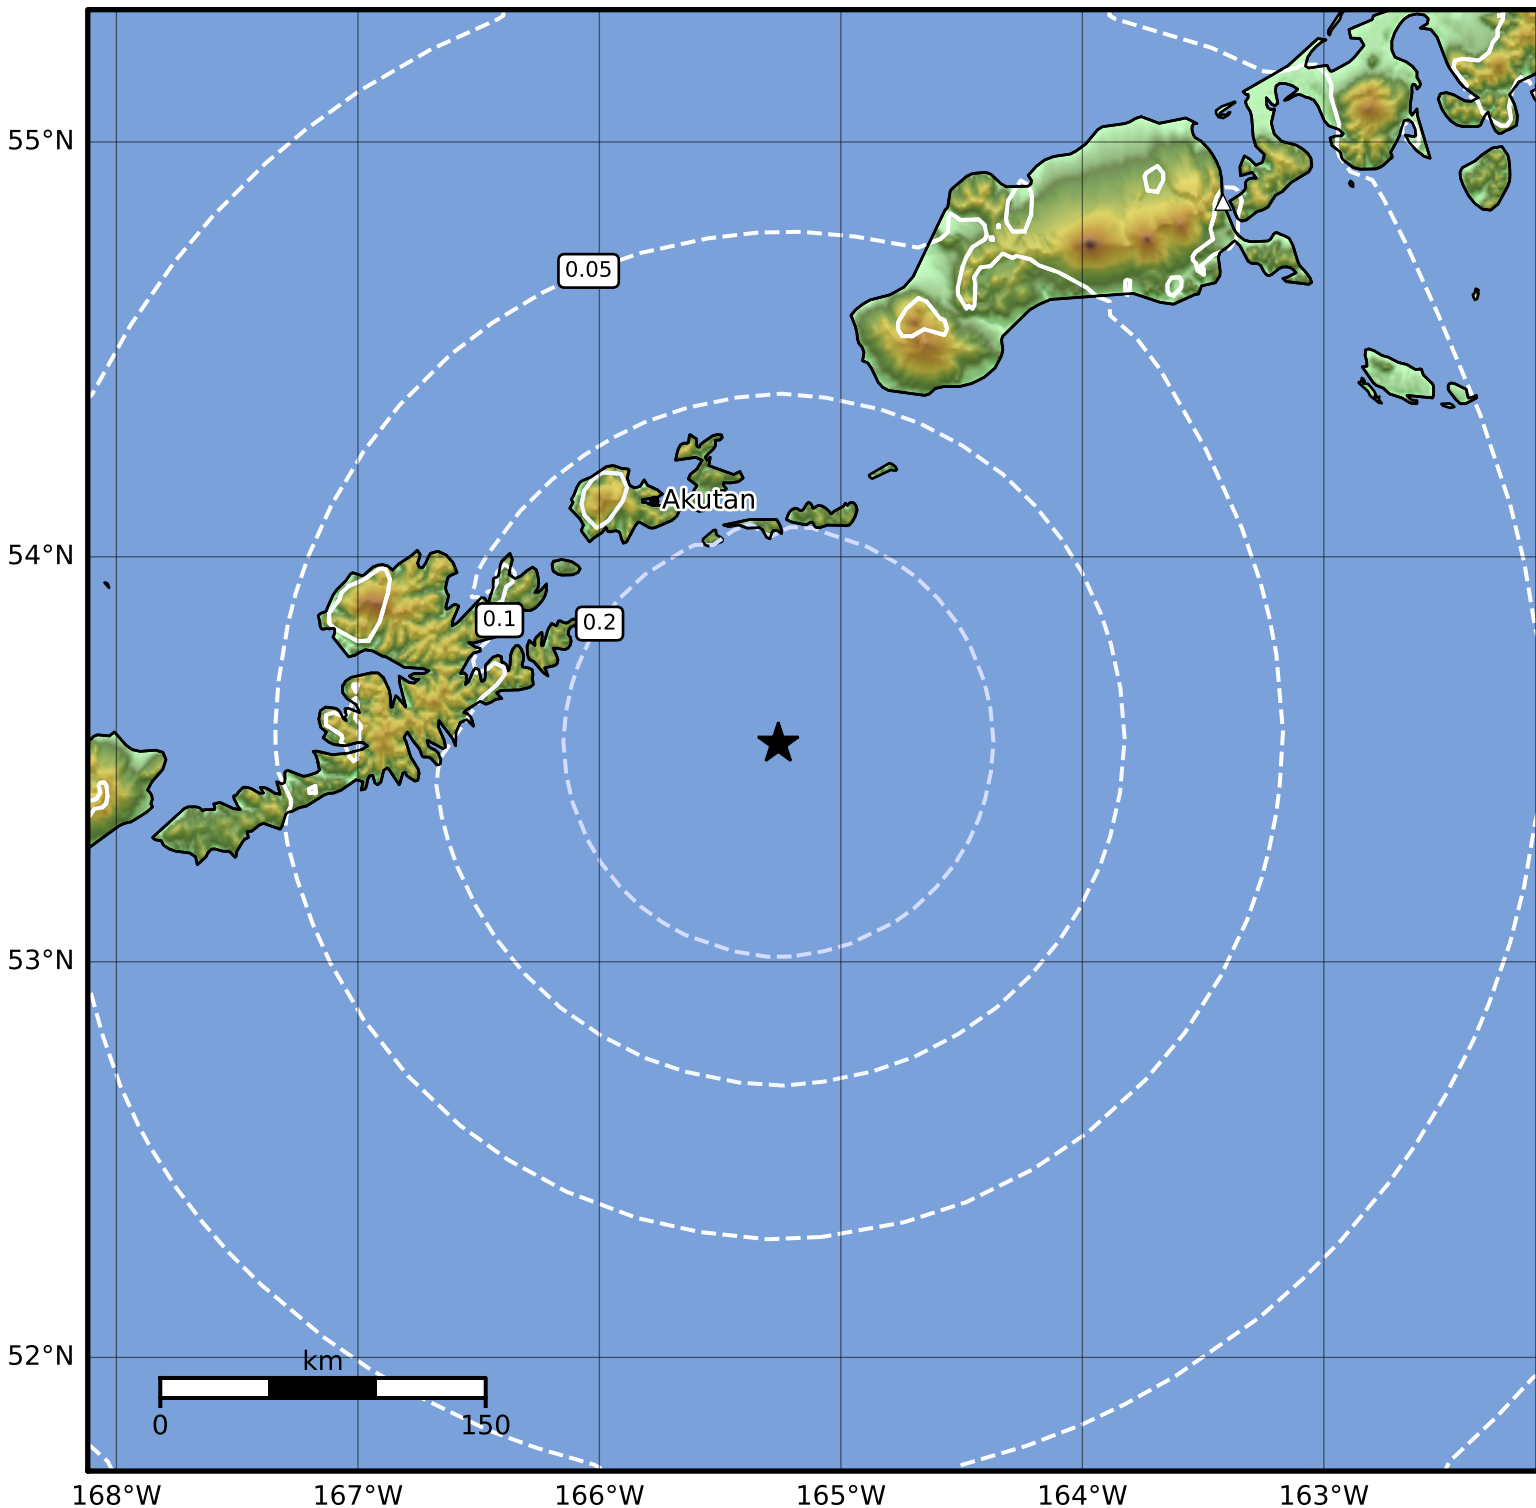

0.3 Second Peak Spectral Acceleration Map Alaska Earthquake Center
 ShakeMap: 74 km (46 miles) SSE of Akutan
 Jul 29, 2023 10:40:49 UTC M3.7 N53.54 W165.26 Depth: 50.1km ID:ak0239nh1wav

SA(0.3) (%g)	0.1	0.2	0.5	1	2	5	10	20	50	100	200
--------------	-----	-----	-----	---	---	---	----	----	----	-----	-----

Scale based on Worden et al. (2012)

Version 2: Processed 2023-07-29T20:12:02Z

△ Seismic Instrument ○ Reported Intensity

★ Epicenter