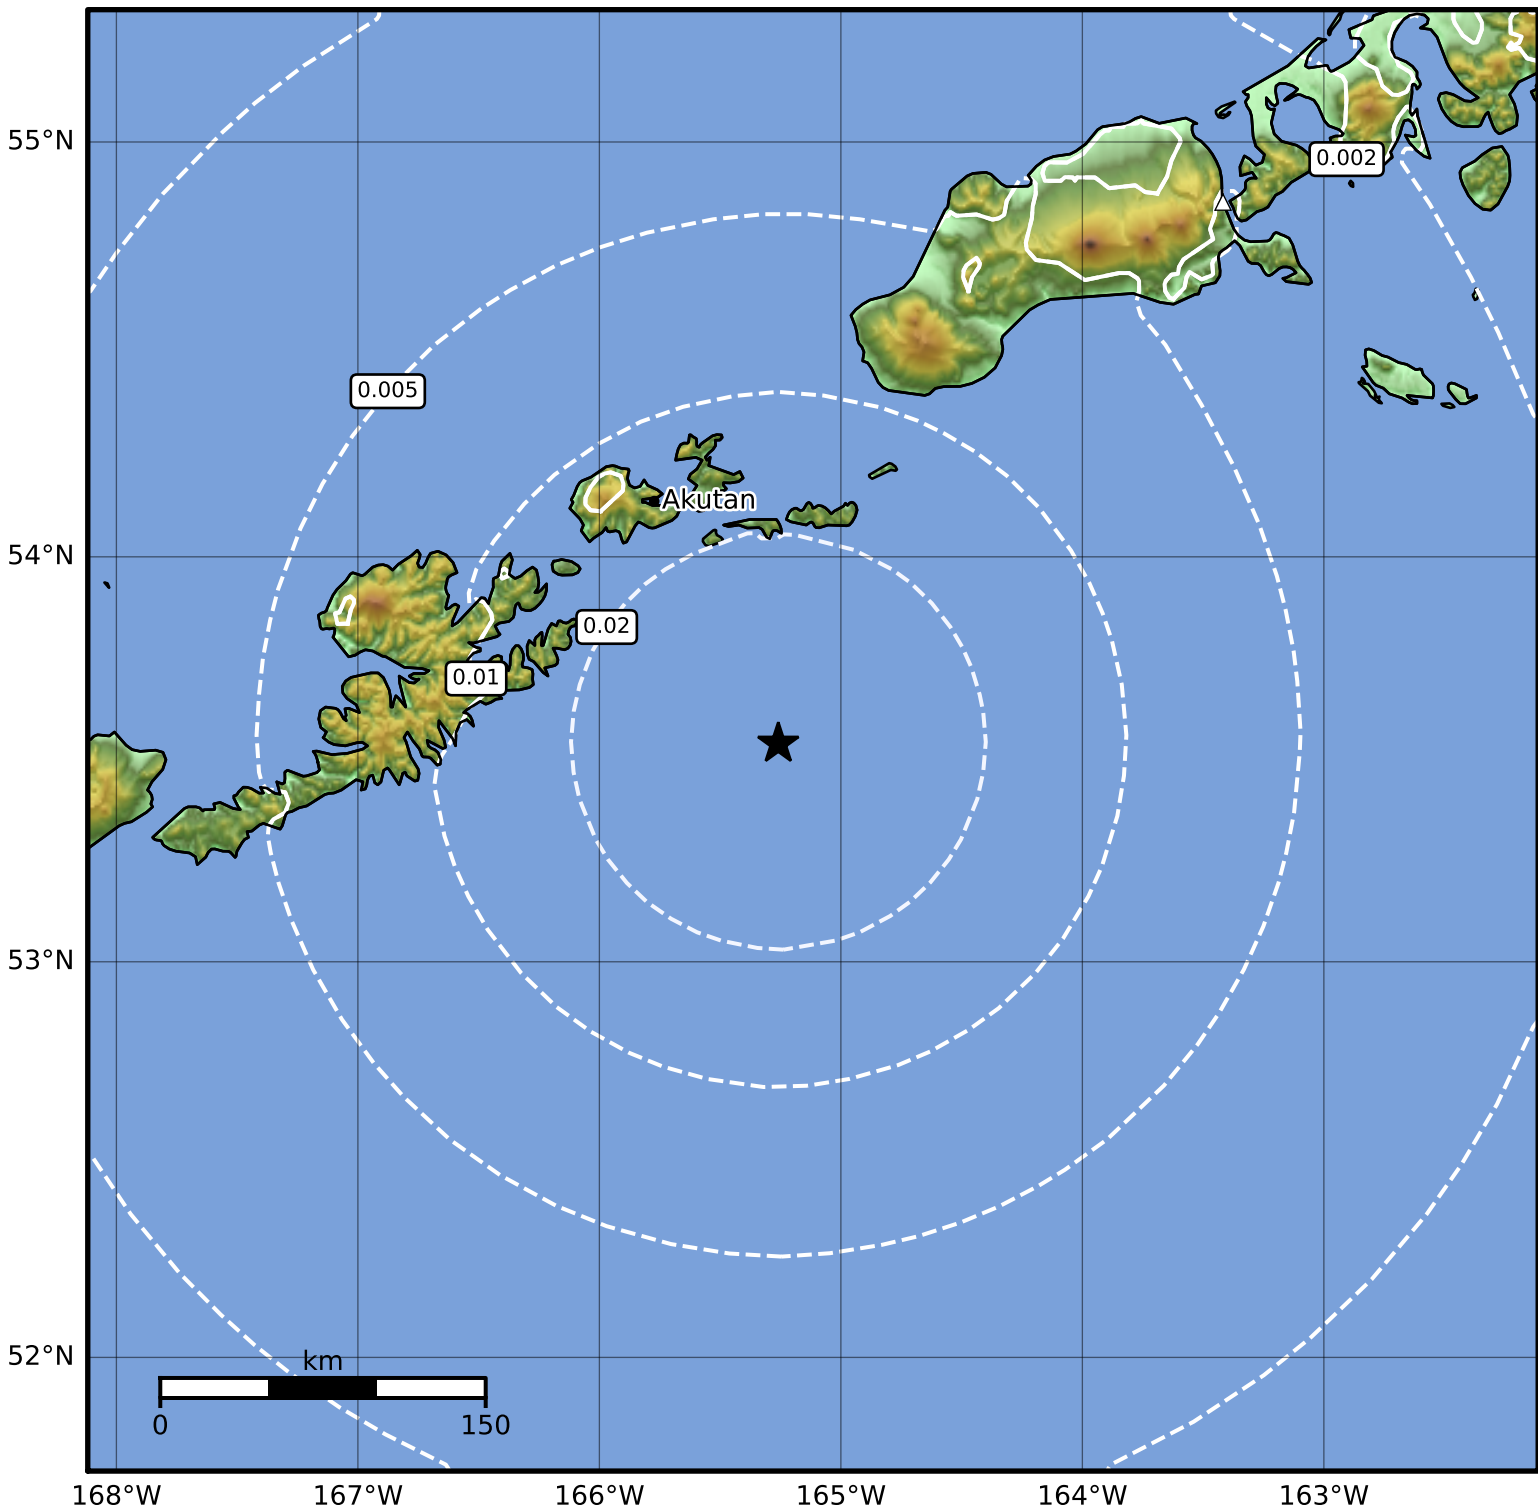

1.0 Second Peak Spectral Acceleration Map Alaska Earthquake Center
 ShakeMap: 74 km (46 miles) SSE of Akutan
 Jul 29, 2023 10:40:49 UTC M3.7 N53.54 W165.26 Depth: 50.1km ID:ak0239nh1wav

SA(1.0) (%g)	0.1	0.2	0.5	1	2	5	10	20	50	100	200
--------------	-----	-----	-----	---	---	---	----	----	----	-----	-----

Scale based on Worden et al. (2012)

Version 2: Processed 2023-07-29T20:12:02Z

△ Seismic Instrument ○ Reported Intensity ★ Epicenter