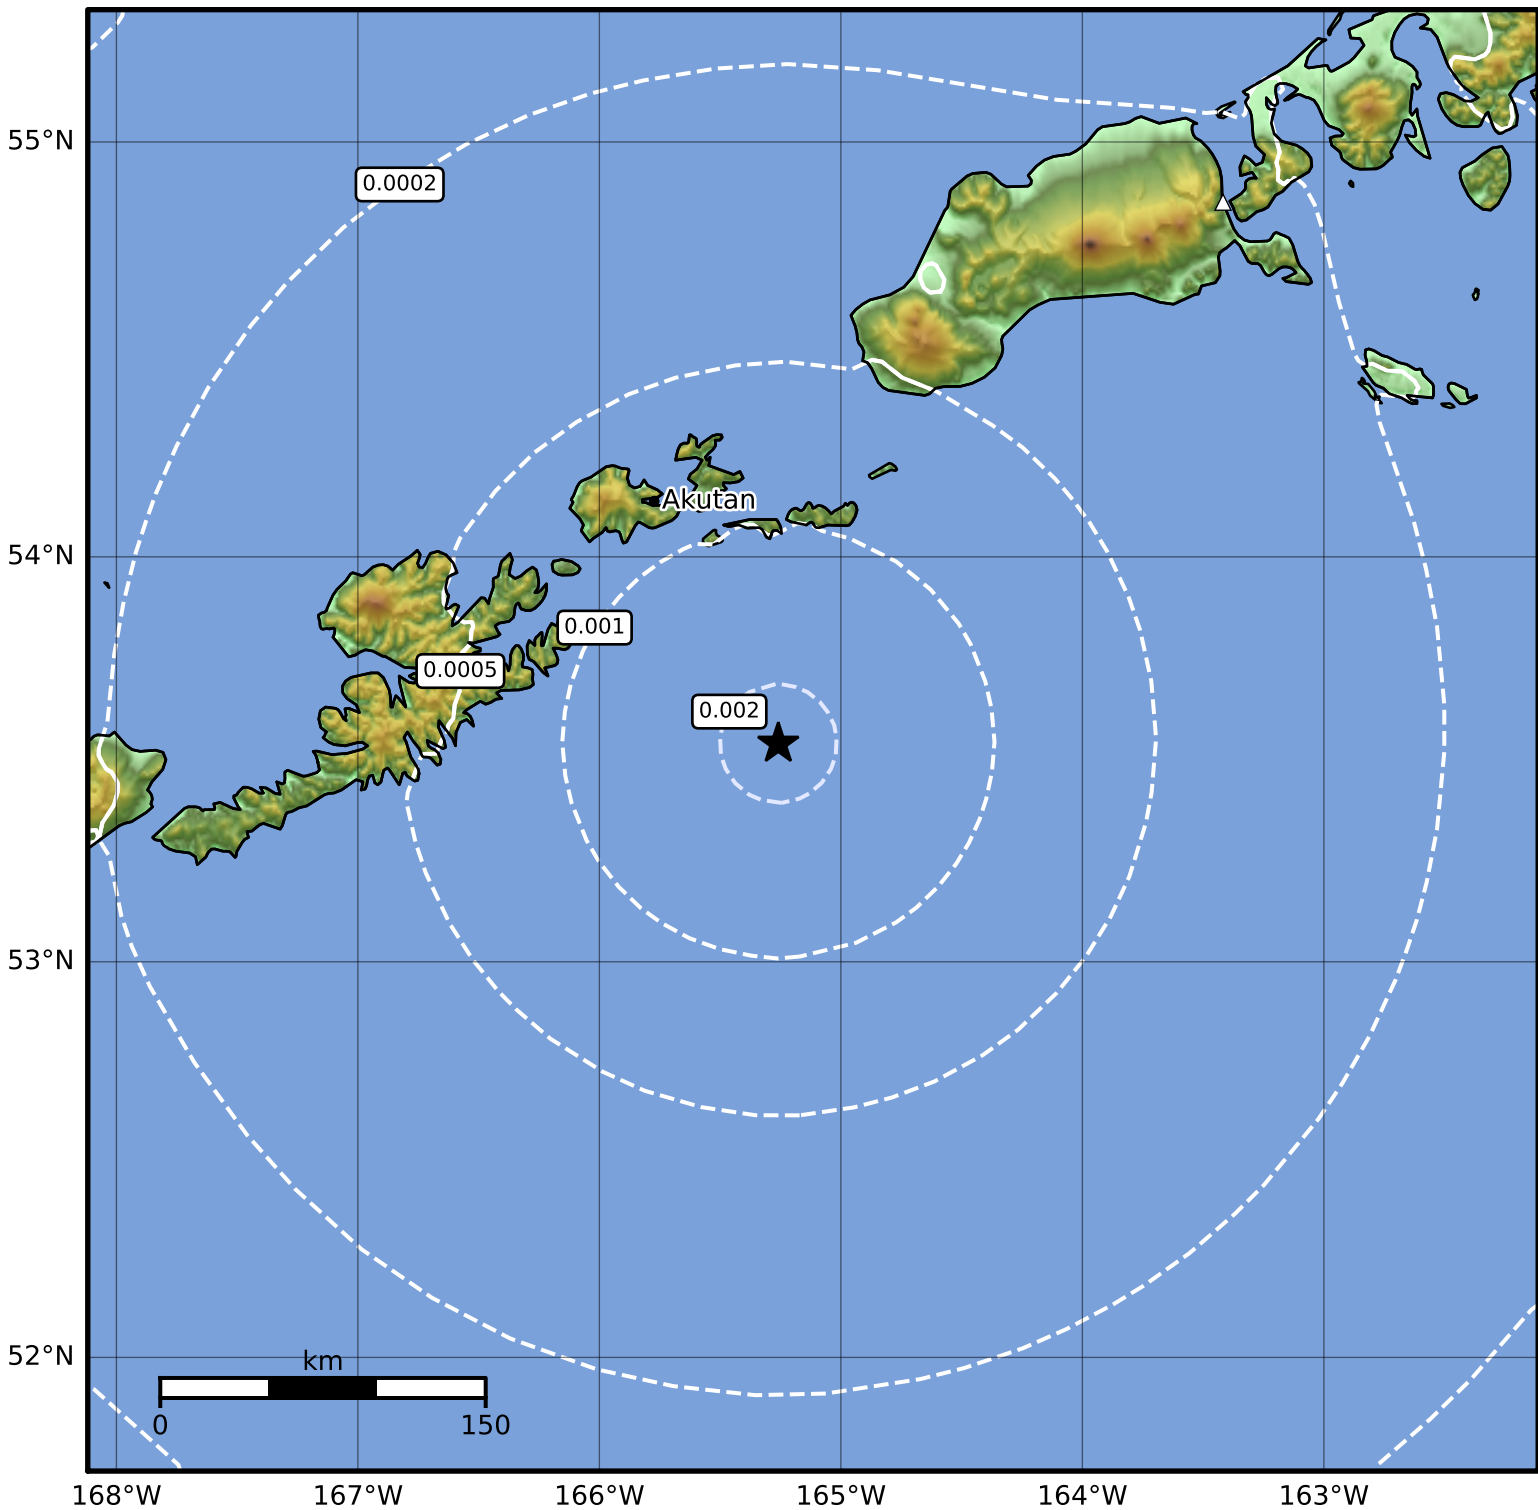

3.0 Second Peak Spectral Acceleration Map Alaska Earthquake Center
ShakeMap: 74 km (46 miles) SSE of Akutan
Jul 29, 2023 10:40:49 UTC M3.7 N53.54 W165.26 Depth: 50.1km ID:ak0239nh1wav

Scale based on Worden et al. (2012)

Version 2: Processed 2023-07-29T20:12:02Z

△ Seismic Instrument ○ Reported Intensity

★ Epicenter