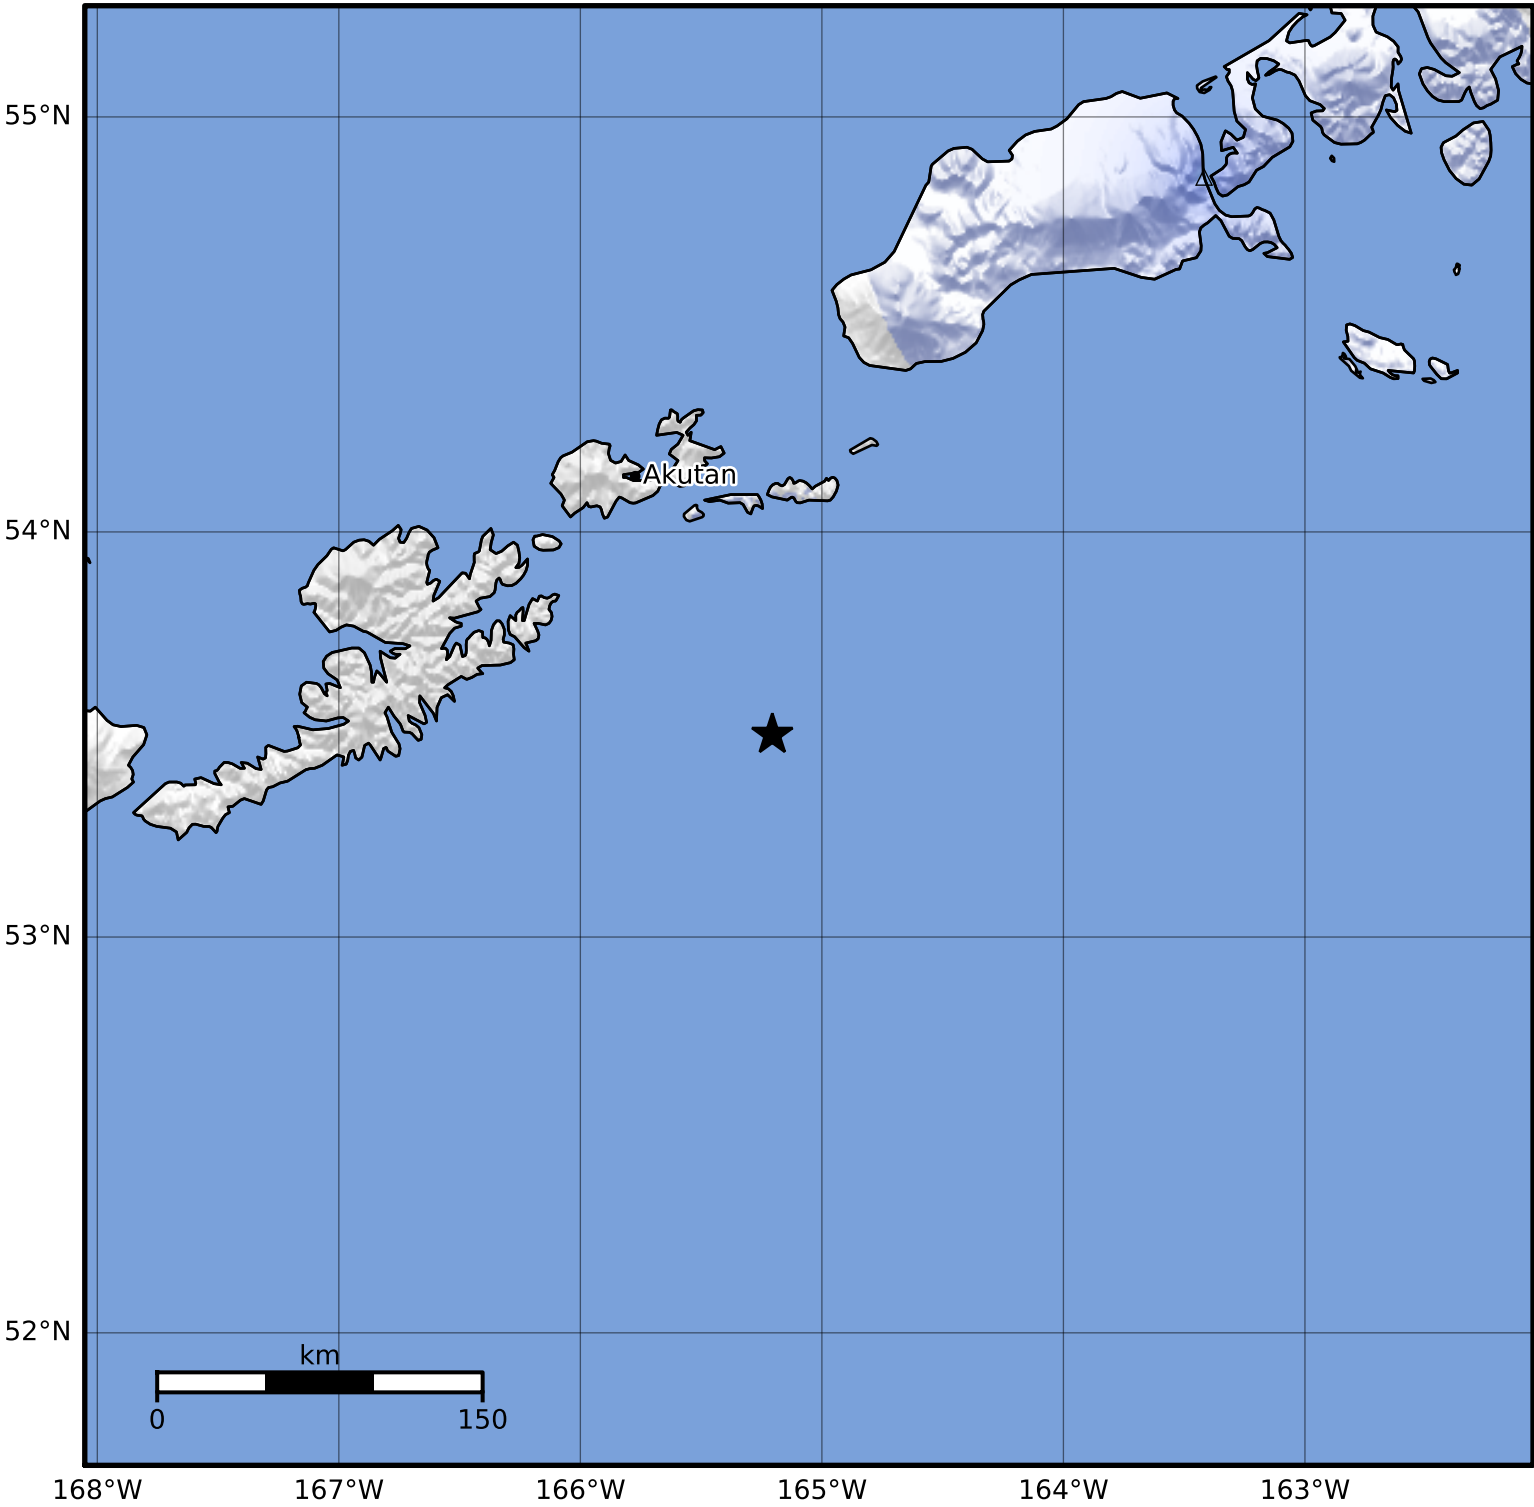

Macroseismic Intensity Map Alaska Earthquake Center  
 ShakeMap: 79 km (49 miles) SSE of Akutan  
 Jul 29, 2023 10:47:31 UTC M3.7 N53.50 W165.21 Depth: 38.1km ID:ak0239nh3ctk

SHAKING	Not felt	Weak	Light	Moderate	Strong	Very strong	Severe	Violent	Extreme
DAMAGE	None	None	None	Very light	Light	Moderate	Moderate/heavy	Heavy	Very heavy
PGA(%g)	<0.0464	0.297	2.76	6.2	11.5	21.5	40.1	74.7	>139
PGV(cm/s)	<0.0215	0.135	1.41	4.65	9.64	20	41.4	85.8	>178
INTENSITY	<b>I</b>	<b>II-III</b>	<b>IV</b>	<b>V</b>	<b>VI</b>	<b>VII</b>	<b>VIII</b>	<b>IX</b>	<b>X+</b>

Scale based on Worden et al. (2012) Version 1: Processed 2023-07-29T10:49:51Z  
 △ Seismic Instrument    ○ Reported Intensity    ★ Epicenter