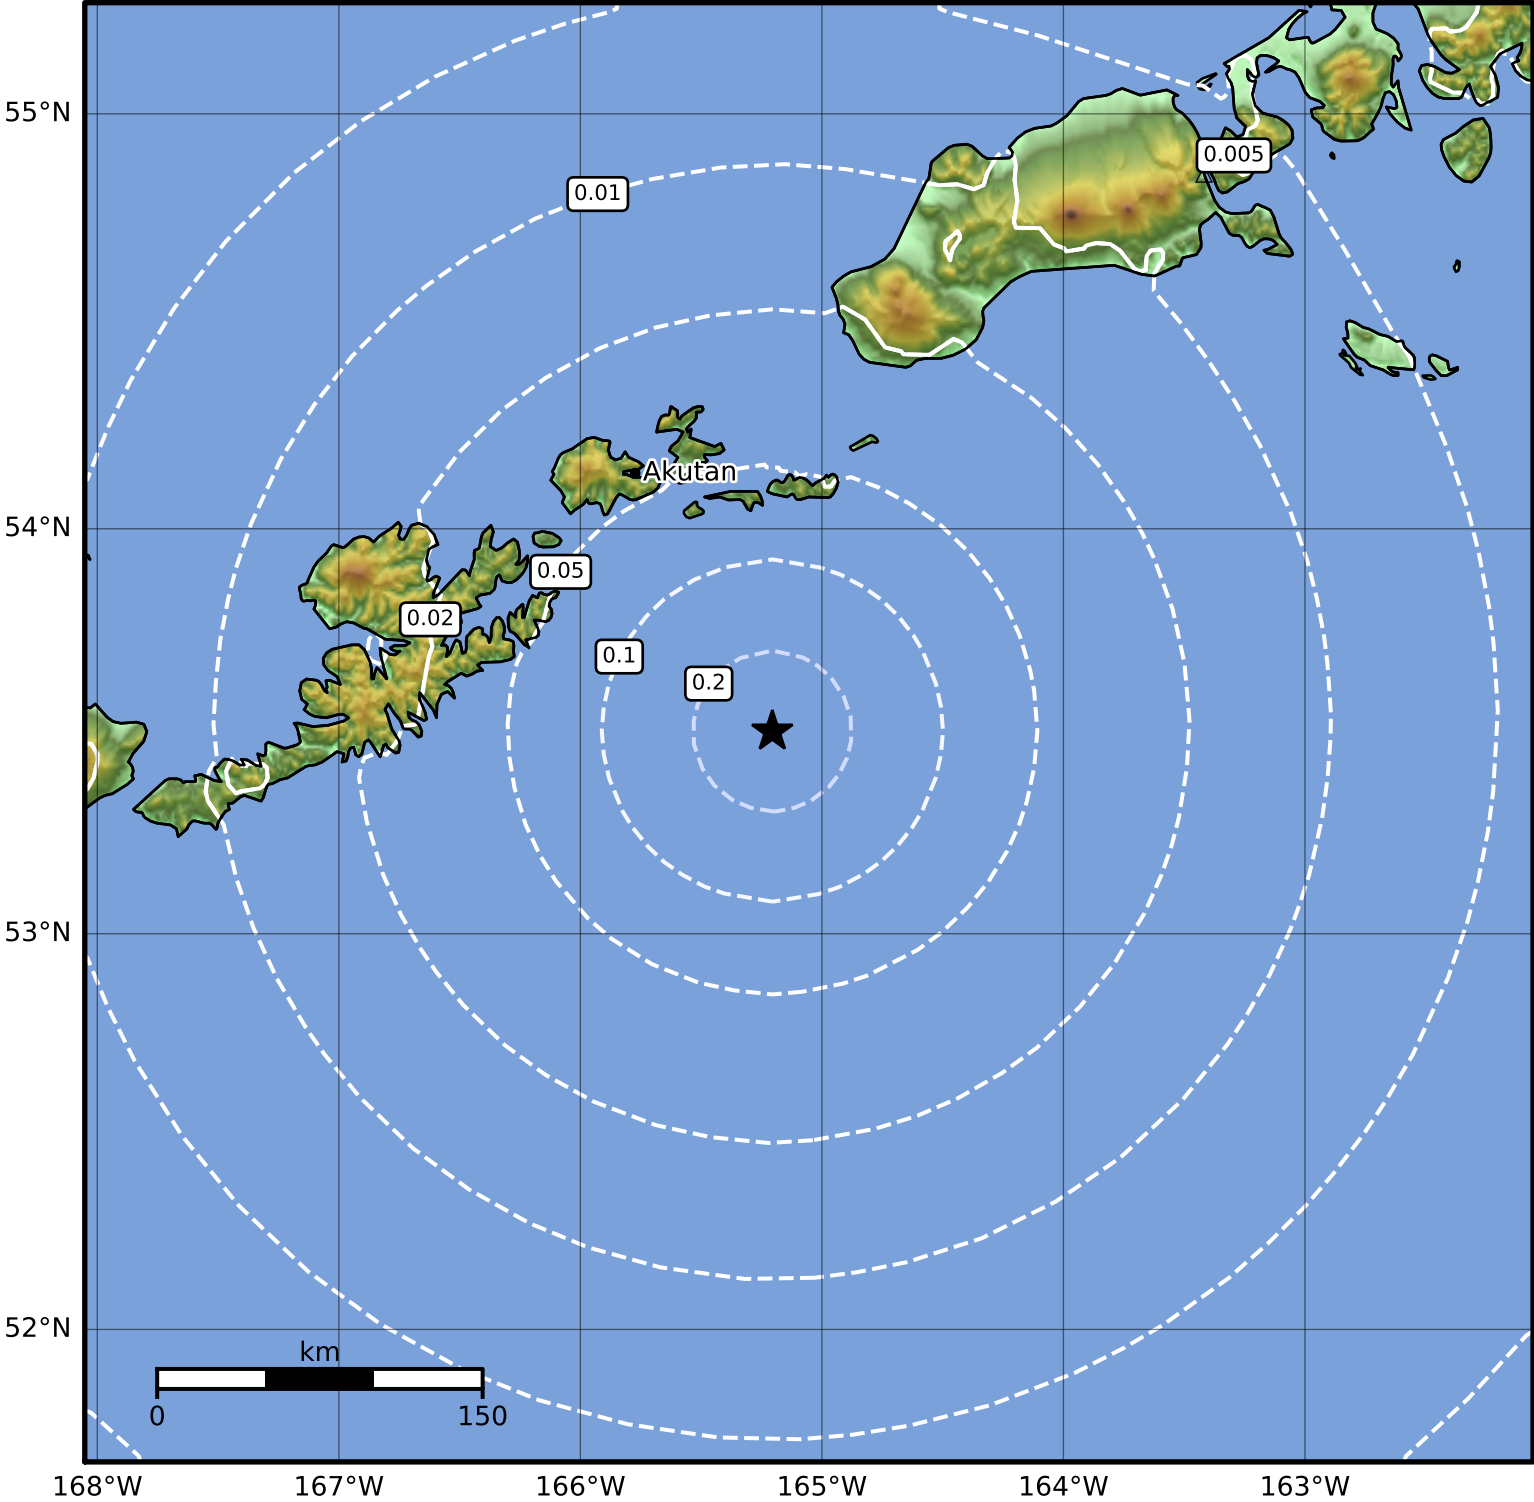

0.3 Second Peak Spectral Acceleration Map Alaska Earthquake Center
 ShakeMap: 79 km (49 miles) SSE of Akutan
 Jul 29, 2023 10:47:31 UTC M3.7 N53.50 W165.21 Depth: 38.1km ID:ak0239nh3ctk

SA(0.3) (%g)	0.1	0.2	0.5	1	2	5	10	20	50	100	200
---------------------	------------	------------	------------	----------	----------	----------	-----------	-----------	-----------	------------	------------

Scale based on Worden et al. (2012)

Version 1: Processed 2023-07-29T10:49:51Z

△ Seismic Instrument ○ Reported Intensity

★ Epicenter