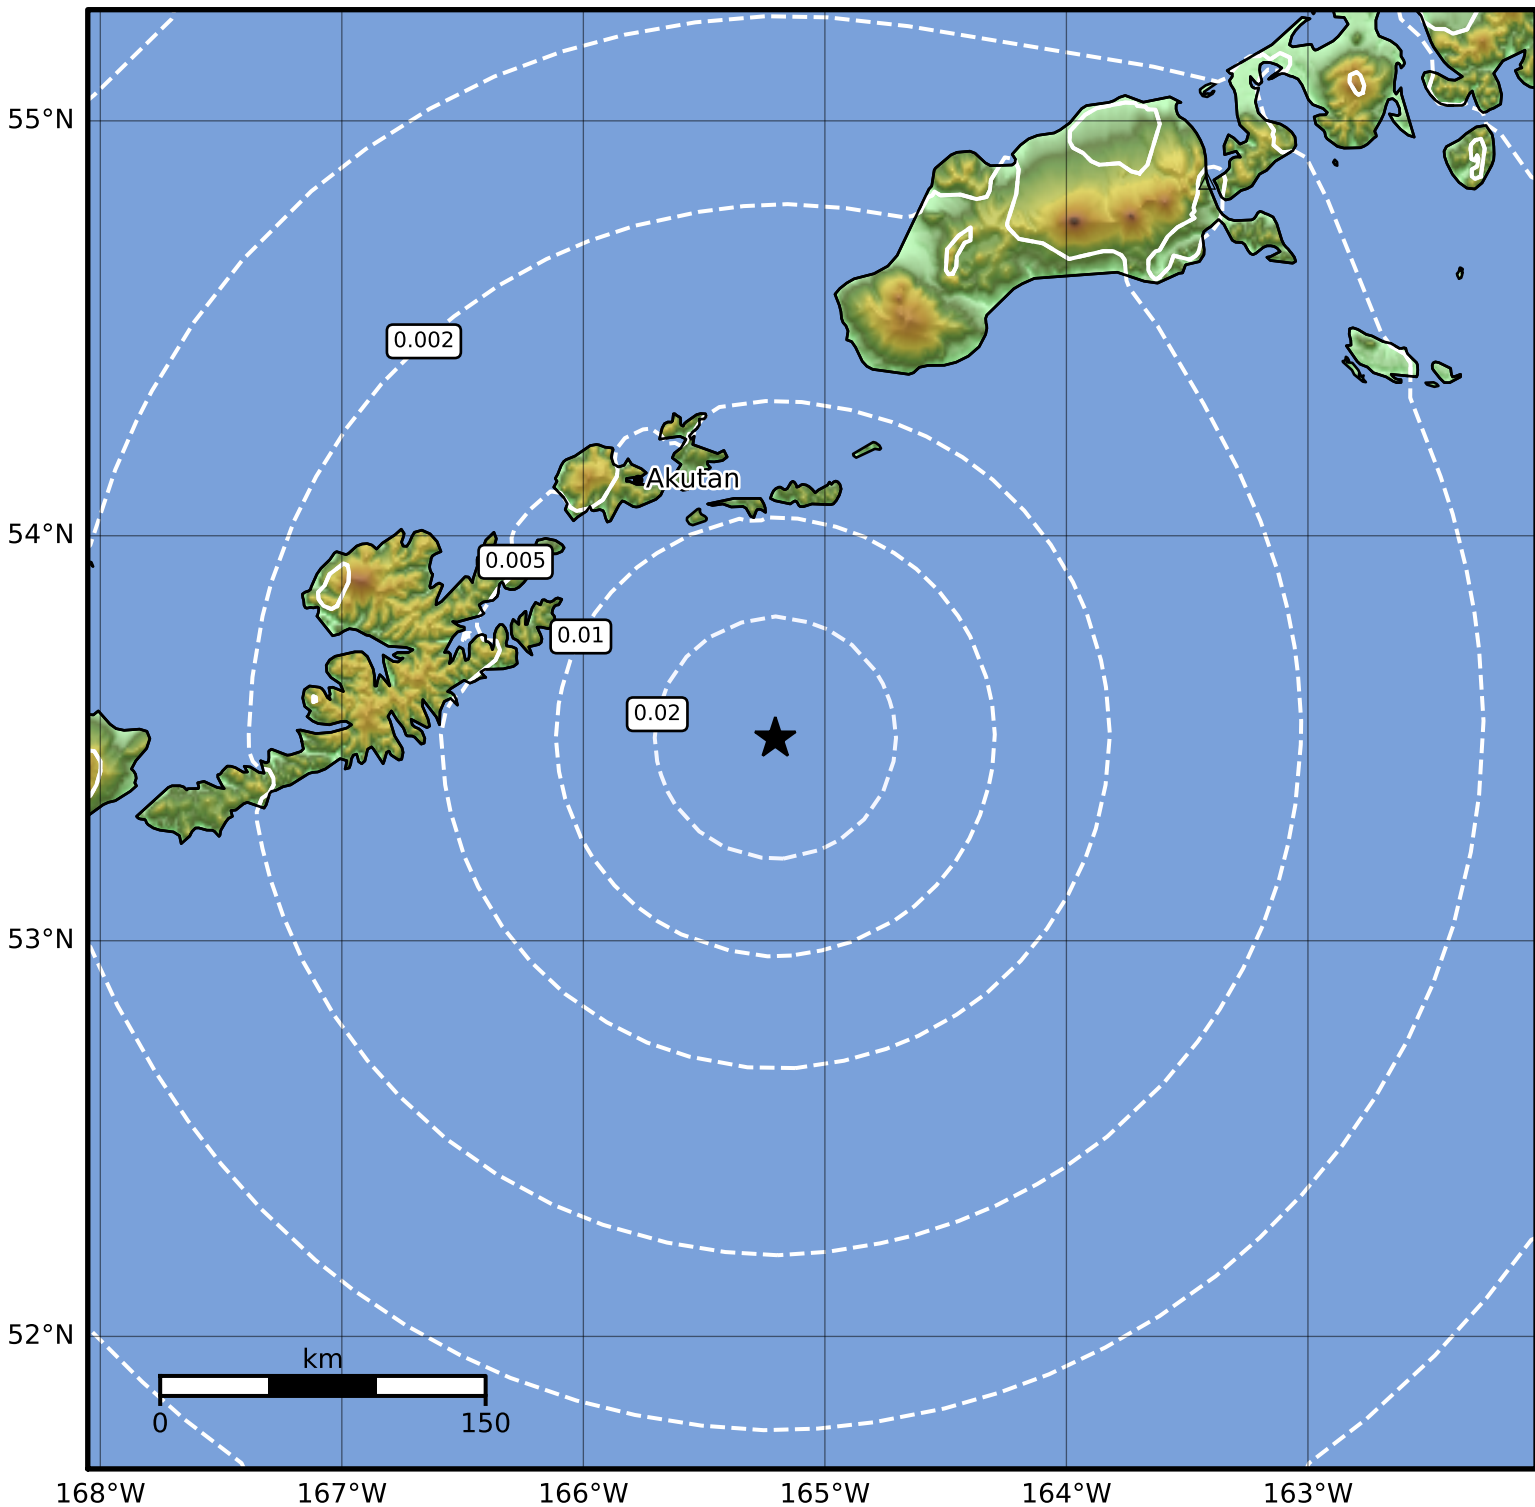

1.0 Second Peak Spectral Acceleration Map Alaska Earthquake Center  
ShakeMap: 79 km (49 miles) SSE of Akutan  
Jul 29, 2023 10:47:31 UTC M3.7 N53.50 W165.21 Depth: 38.1km ID:ak0239nh3ctk

SA(1.0) (%g)	0.1	0.2	0.5	1	2	5	10	20	50	100	200
--------------	-----	-----	-----	---	---	---	----	----	----	-----	-----

Scale based on Worden et al. (2012)

△ Seismic Instrument ○ Reported Intensity

★ Epicenter

Version 1: Processed 2023-07-29T10:49:51Z