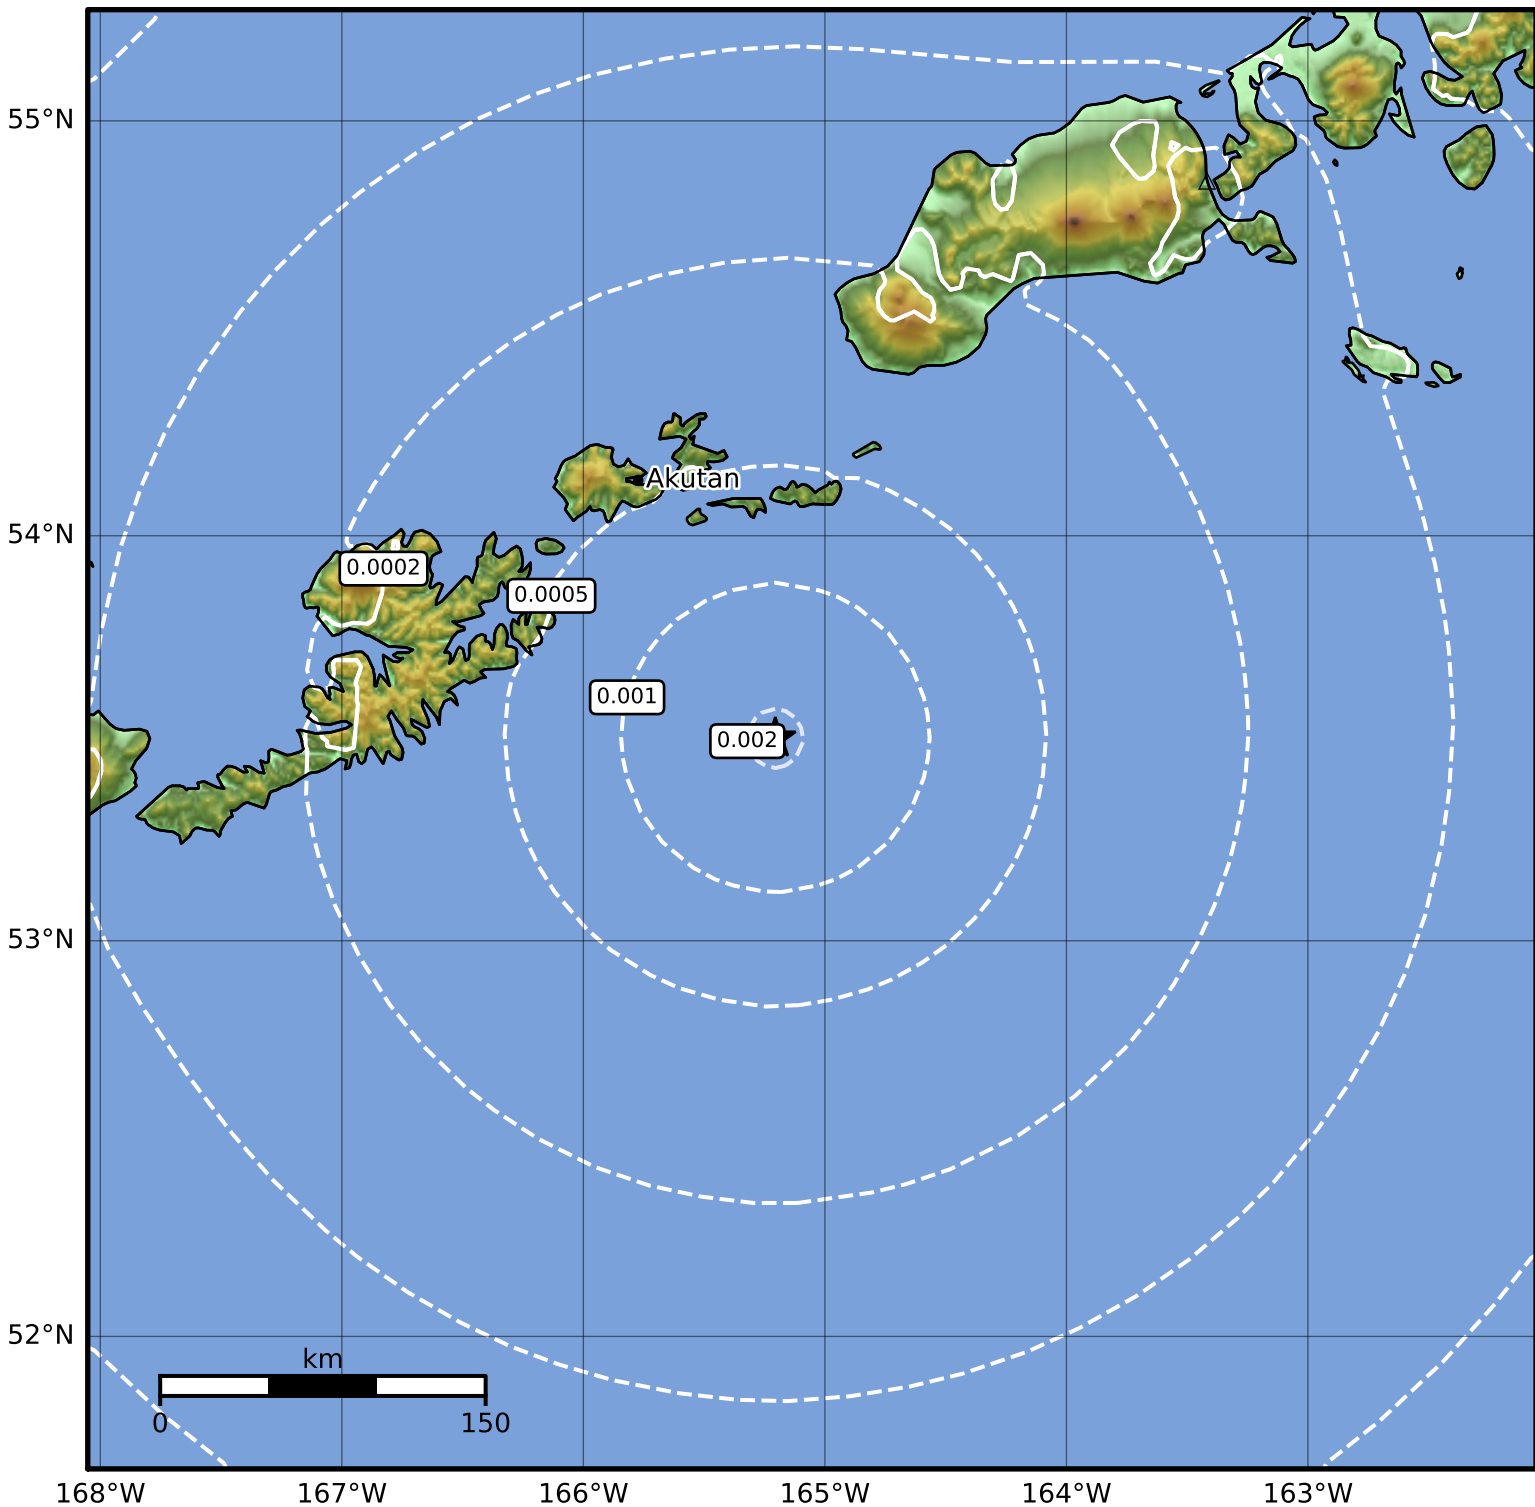

3.0 Second Peak Spectral Acceleration Map Alaska Earthquake Center  
ShakeMap: 79 km (49 miles) SSE of Akutan  
Jul 29, 2023 10:47:31 UTC M3.7 N53.50 W165.21 Depth: 38.1km ID:ak0239nh3ctk

Scale based on Worden et al. (2012)

△ Seismic Instrument ○ Reported Intensity

★ Epicenter

Version 1: Processed 2023-07-29T10:49:51Z