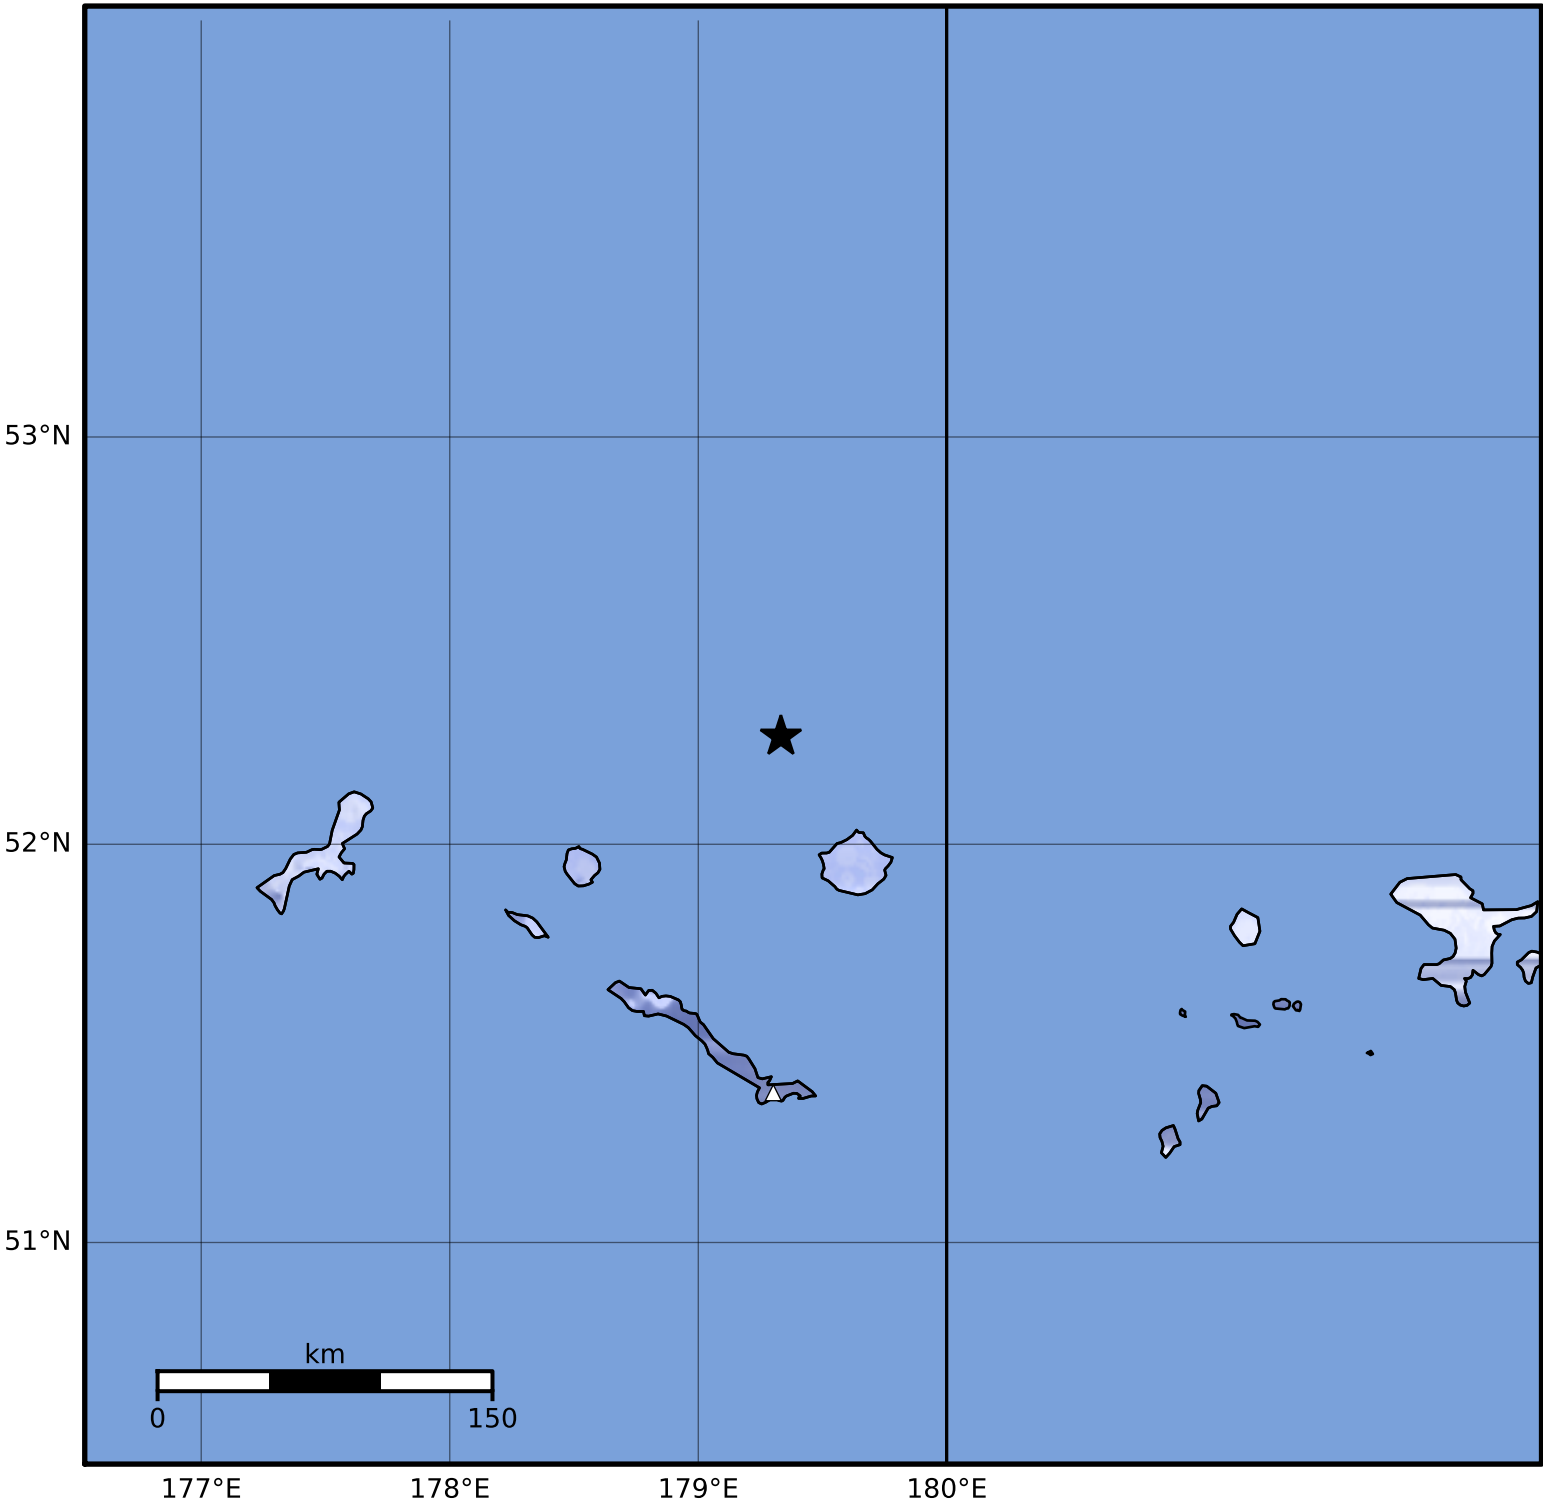

Macroseismic Intensity Map Alaska Earthquake Center
 ShakeMap: 85 km (53 miles) NNE of Amchitka
 Jul 31, 2023 14:56:36 UTC M3.8 N52.27 E179.33 Depth: 195.3km ID:ak0239qulq55

SHAKING	Not felt	Weak	Light	Moderate	Strong	Very strong	Severe	Violent	Extreme
DAMAGE	None	None	None	Very light	Light	Moderate	Moderate/heavy	Heavy	Very heavy
PGA(%g)	<0.0464	0.297	2.76	6.2	11.5	21.5	40.1	74.7	>139
PGV(cm/s)	<0.0215	0.135	1.41	4.65	9.64	20	41.4	85.8	>178
INTENSITY	I	II-III	IV	V	VI	VII	VIII	IX	X+

Scale based on Worden et al. (2012)

Version 1: Processed 2023-07-31T17:21:08Z

△ Seismic Instrument ○ Reported Intensity

★ Epicenter