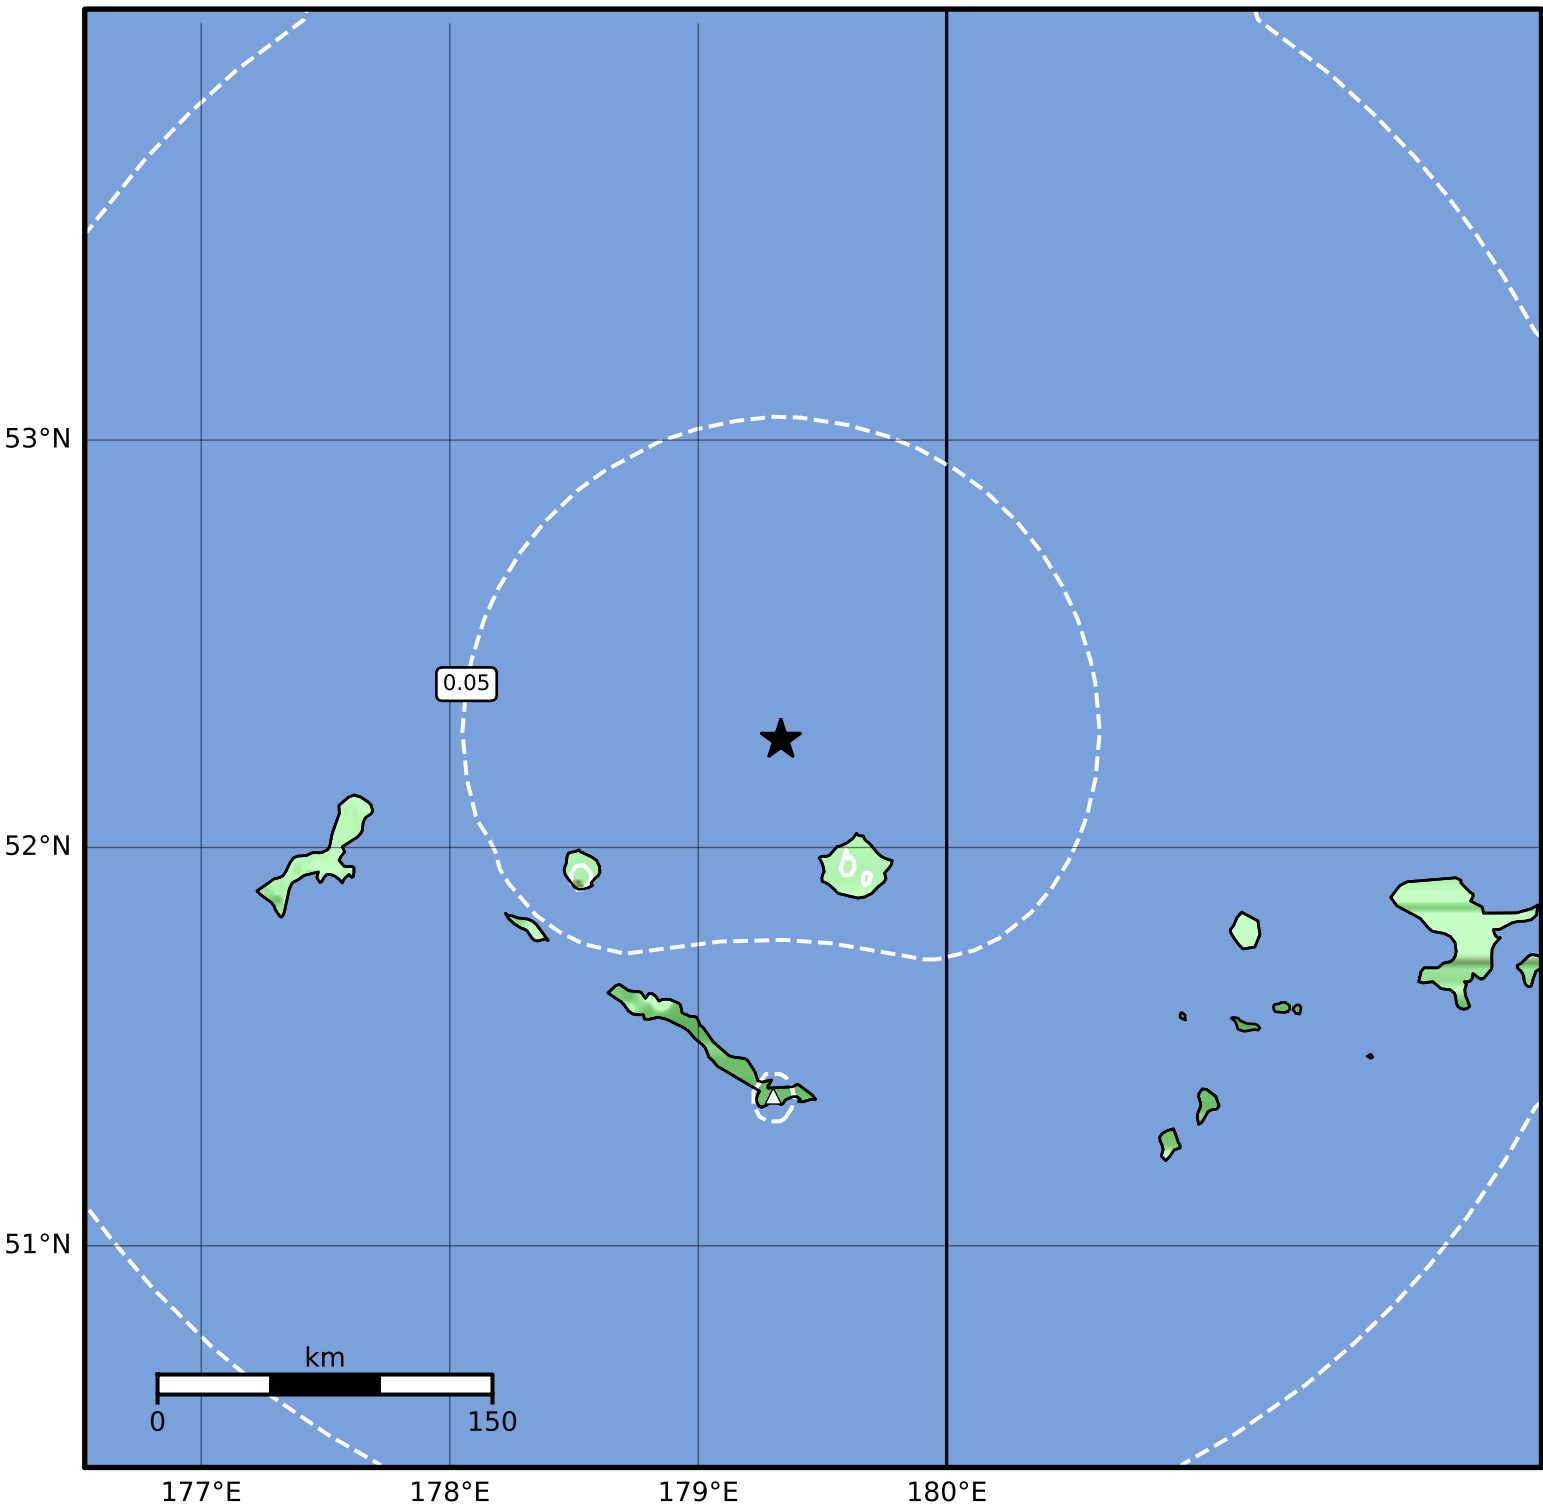

Peak Ground Acceleration Map Alaska Earthquake Center
ShakeMap: 85 km (53 miles) NNE of Amchitka
Jul 31, 2023 14:56:36 UTC M3.8 N52.27 E179.33 Depth: 195.3km ID:ak0239qulq55

PGA (%g)	0.1	0.2	0.5	1	2	5	10	20	50	100	200
----------	-----	-----	-----	---	---	---	----	----	----	-----	-----

Scale based on Worden et al. (2012)

Version 1: Processed 2023-07-31T17:21:08Z

△ Seismic Instrument ○ Reported Intensity

★ Epicenter