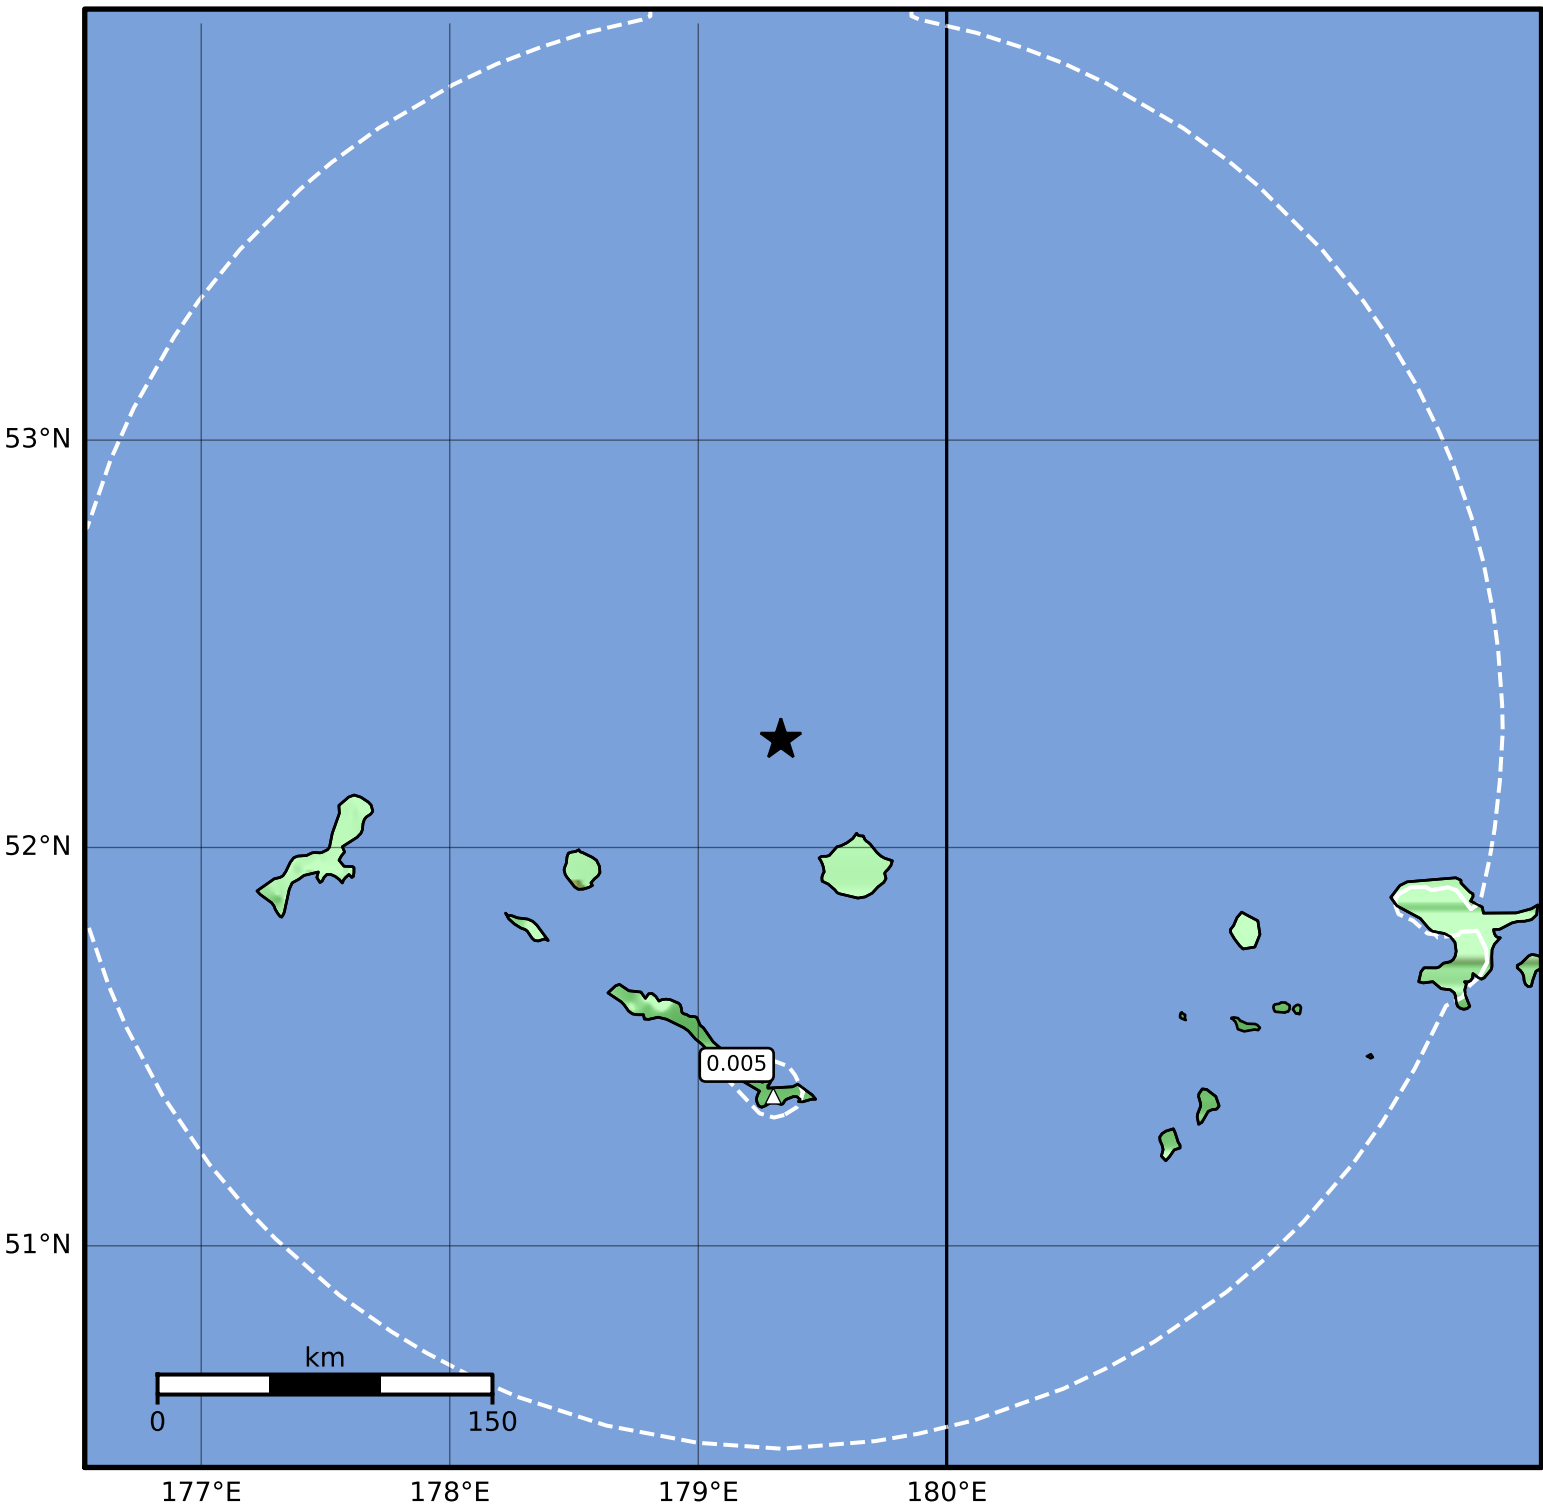

Peak Ground Velocity Map Alaska Earthquake Center
ShakeMap: 85 km (53 miles) NNE of Amchitka
Jul 31, 2023 14:56:36 UTC M3.8 N52.27 E179.33 Depth: 195.3km ID:ak0239qulq55

Scale based on Worden et al. (2012)

Version 1: Processed 2023-07-31T17:21:08Z

△ Seismic Instrument ○ Reported Intensity

★ Epicenter