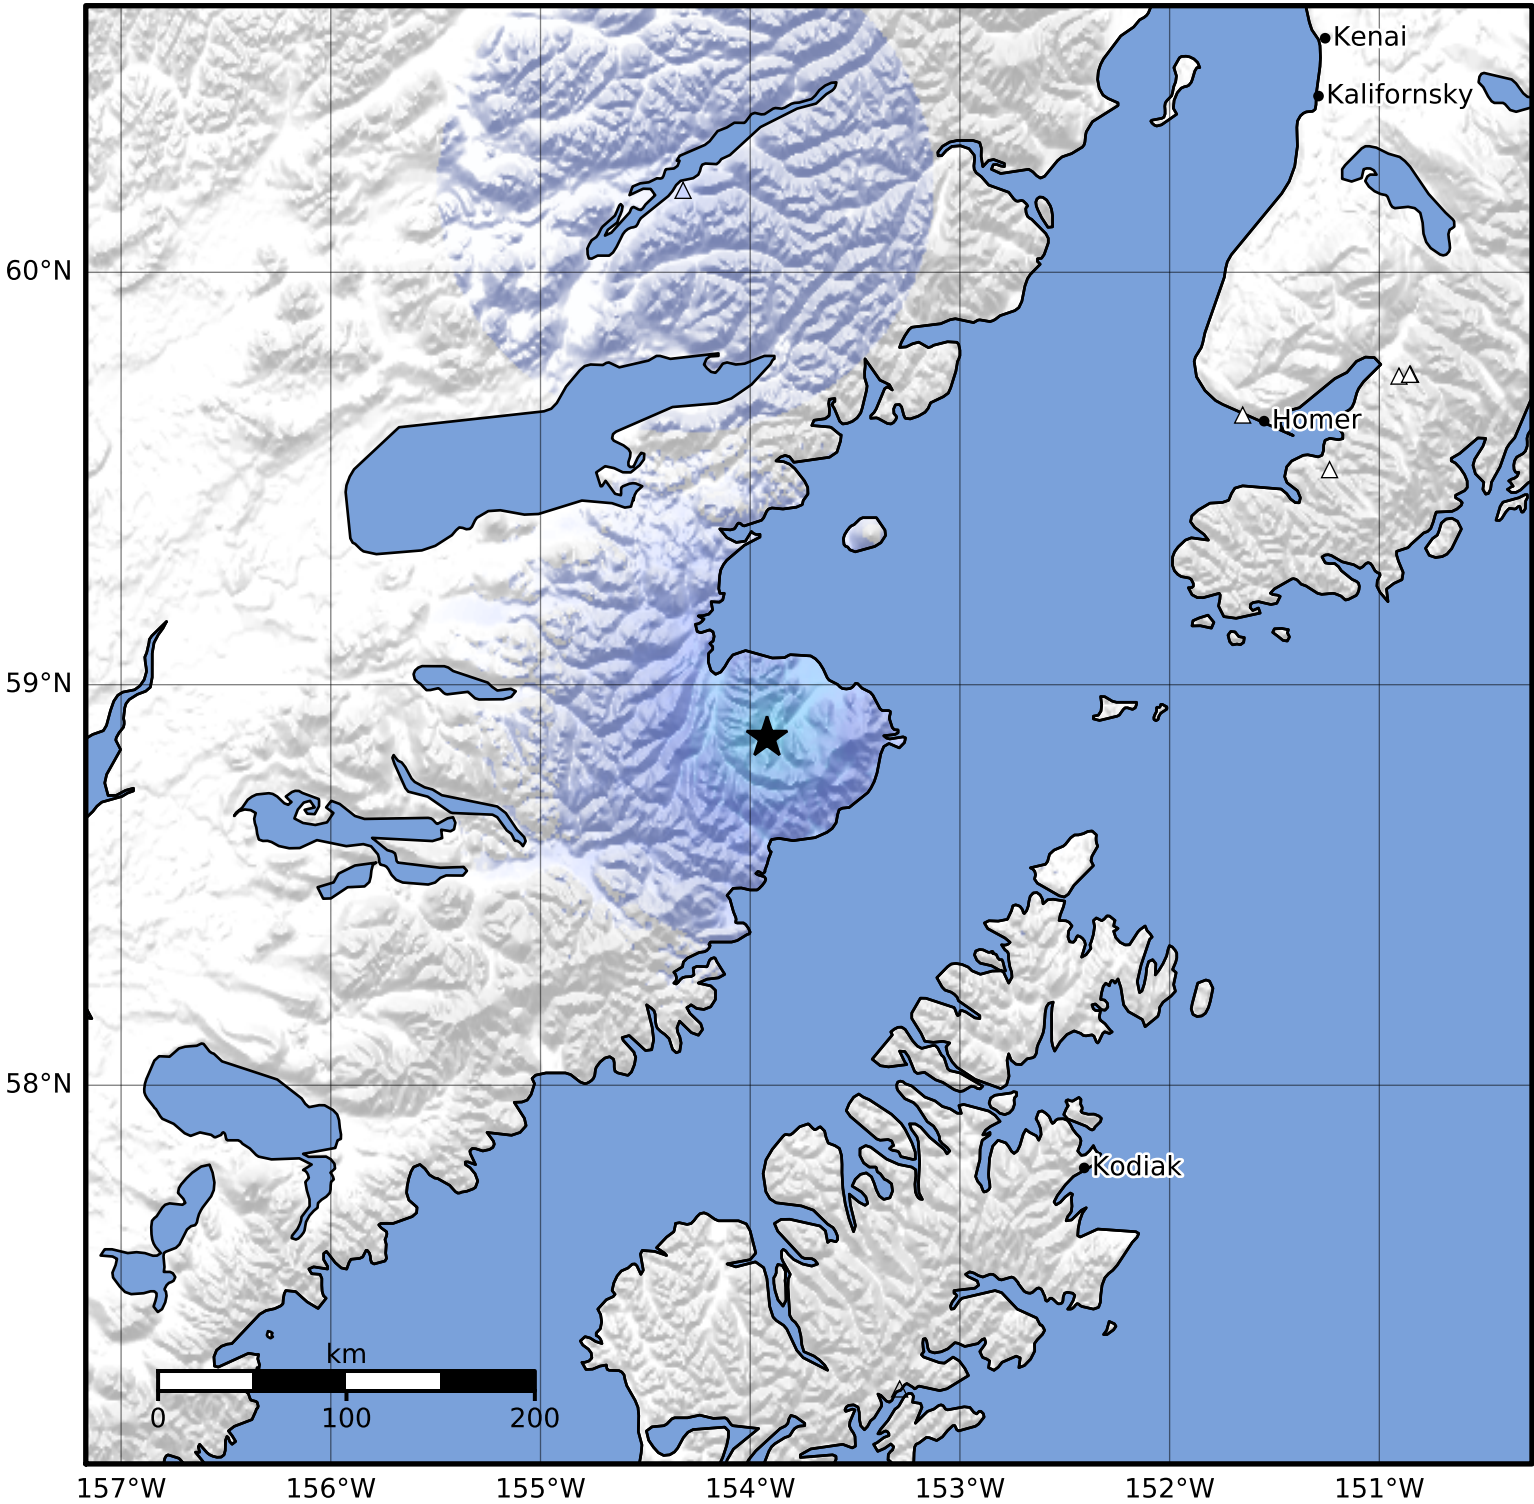

Macroseismic Intensity Map Alaska Earthquake Center
 ShakeMap: 80 km (50 miles) SE of Kokhanok
 Jul 31, 2023 22:49:11 UTC M3.6 N58.87 W153.92 Depth: 9.6km ID:ak0239qzbyym

SHAKING	Not felt	Weak	Light	Moderate	Strong	Very strong	Severe	Violent	Extreme
DAMAGE	None	None	None	Very light	Light	Moderate	Moderate/heavy	Heavy	Very heavy
PGA(%g)	<0.0464	0.297	2.76	6.2	11.5	21.5	40.1	74.7	>139
PGV(cm/s)	<0.0215	0.135	1.41	4.65	9.64	20	41.4	85.8	>178
INTENSITY	I	II-III	IV	V	VI	VII	VIII	IX	X+

Scale based on Worden et al. (2012)

Version 1: Processed 2023-07-31T22:55:40Z

△ Seismic Instrument ○ Reported Intensity

★ Epicenter