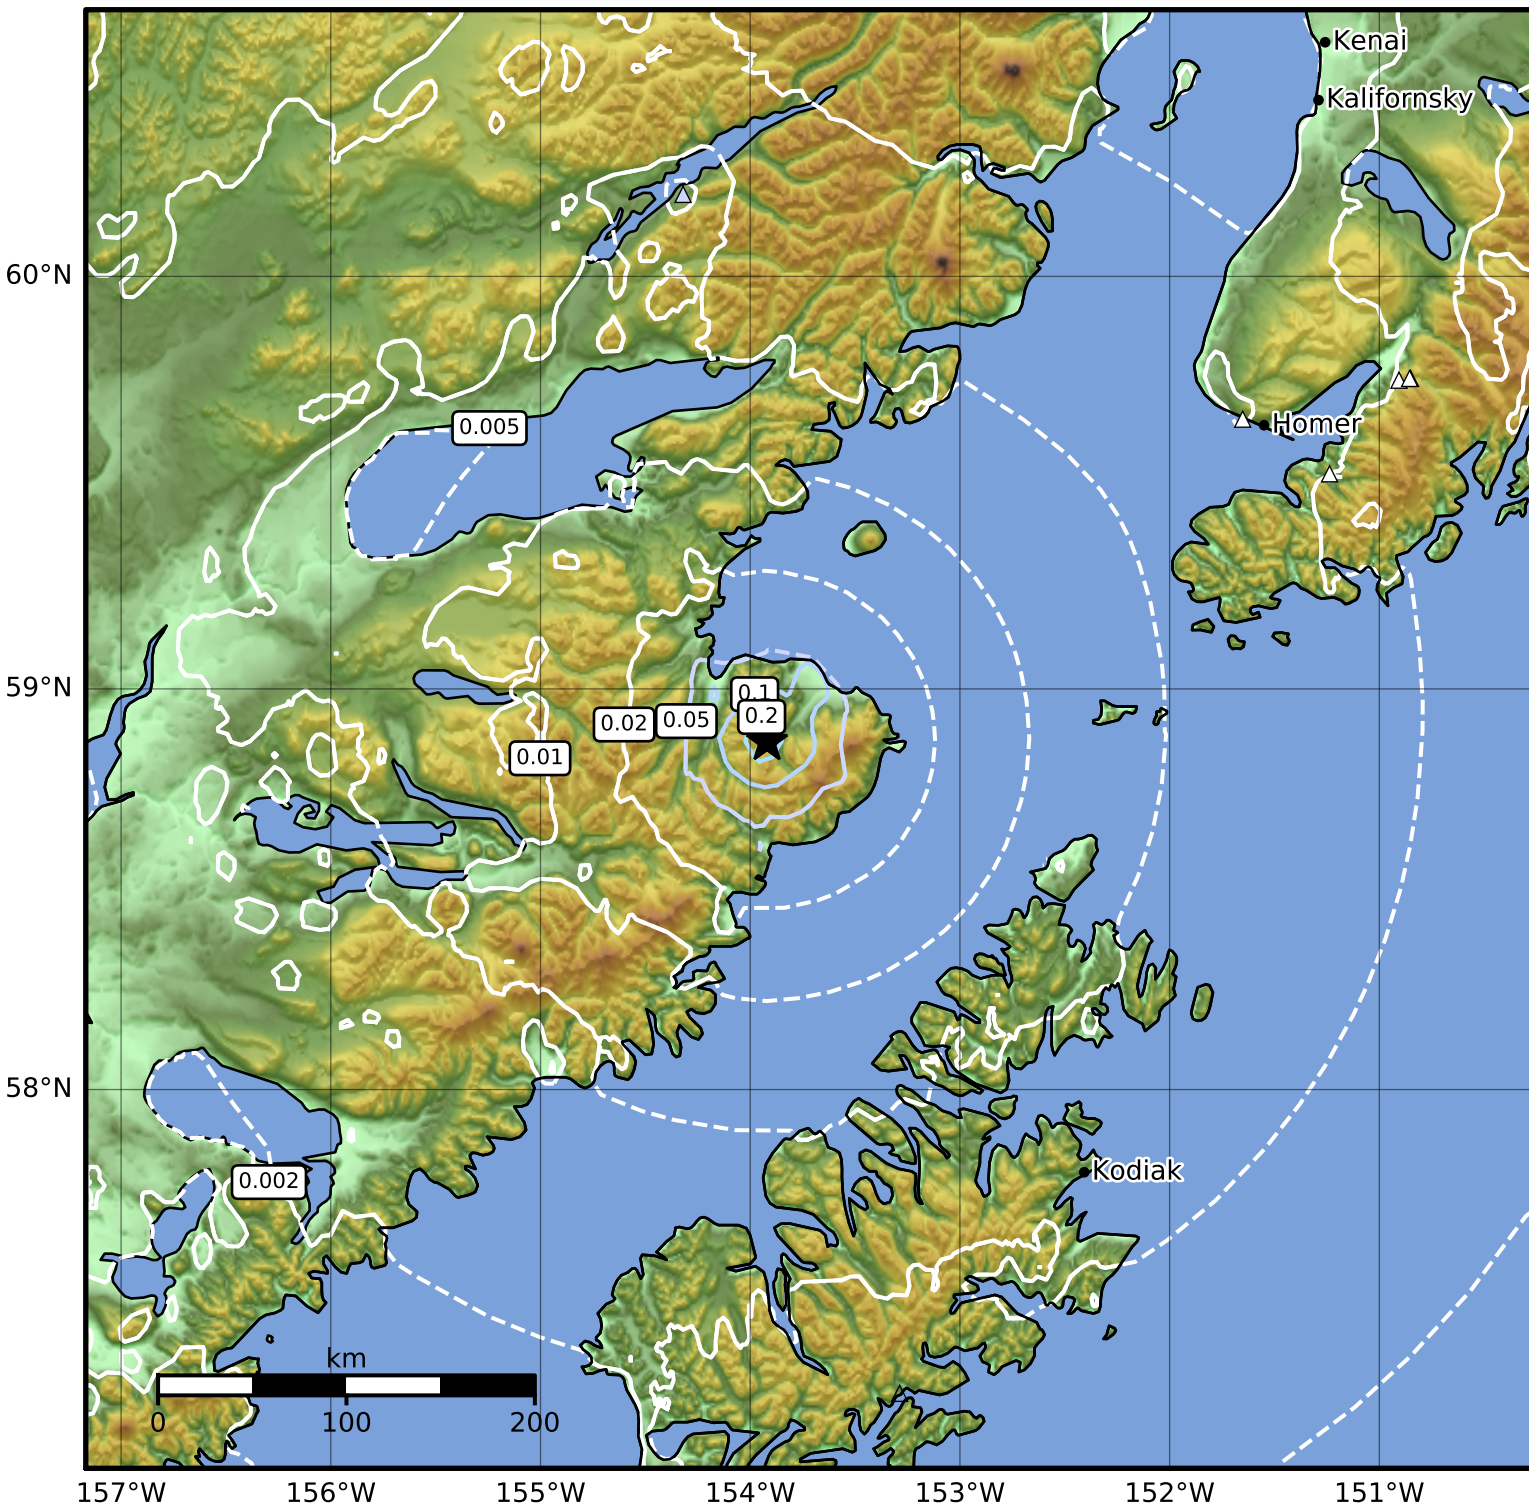

Peak Ground Velocity Map Alaska Earthquake Center
 ShakeMap: 80 km (50 miles) SE of Kodiak
 Jul 31, 2023 22:49:11 UTC M3.6 N58.87 W153.92 Depth: 9.6km ID:ak0239qzbyym

PGV (cm/s)	0.1	0.2	0.5	1	2	5	10	20	50	100	200
------------	-----	-----	-----	---	---	---	----	----	----	-----	-----

Scale based on Worden et al. (2012)

Version 1: Processed 2023-07-31T22:55:40Z

△ Seismic Instrument ○ Reported Intensity

★ Epicenter