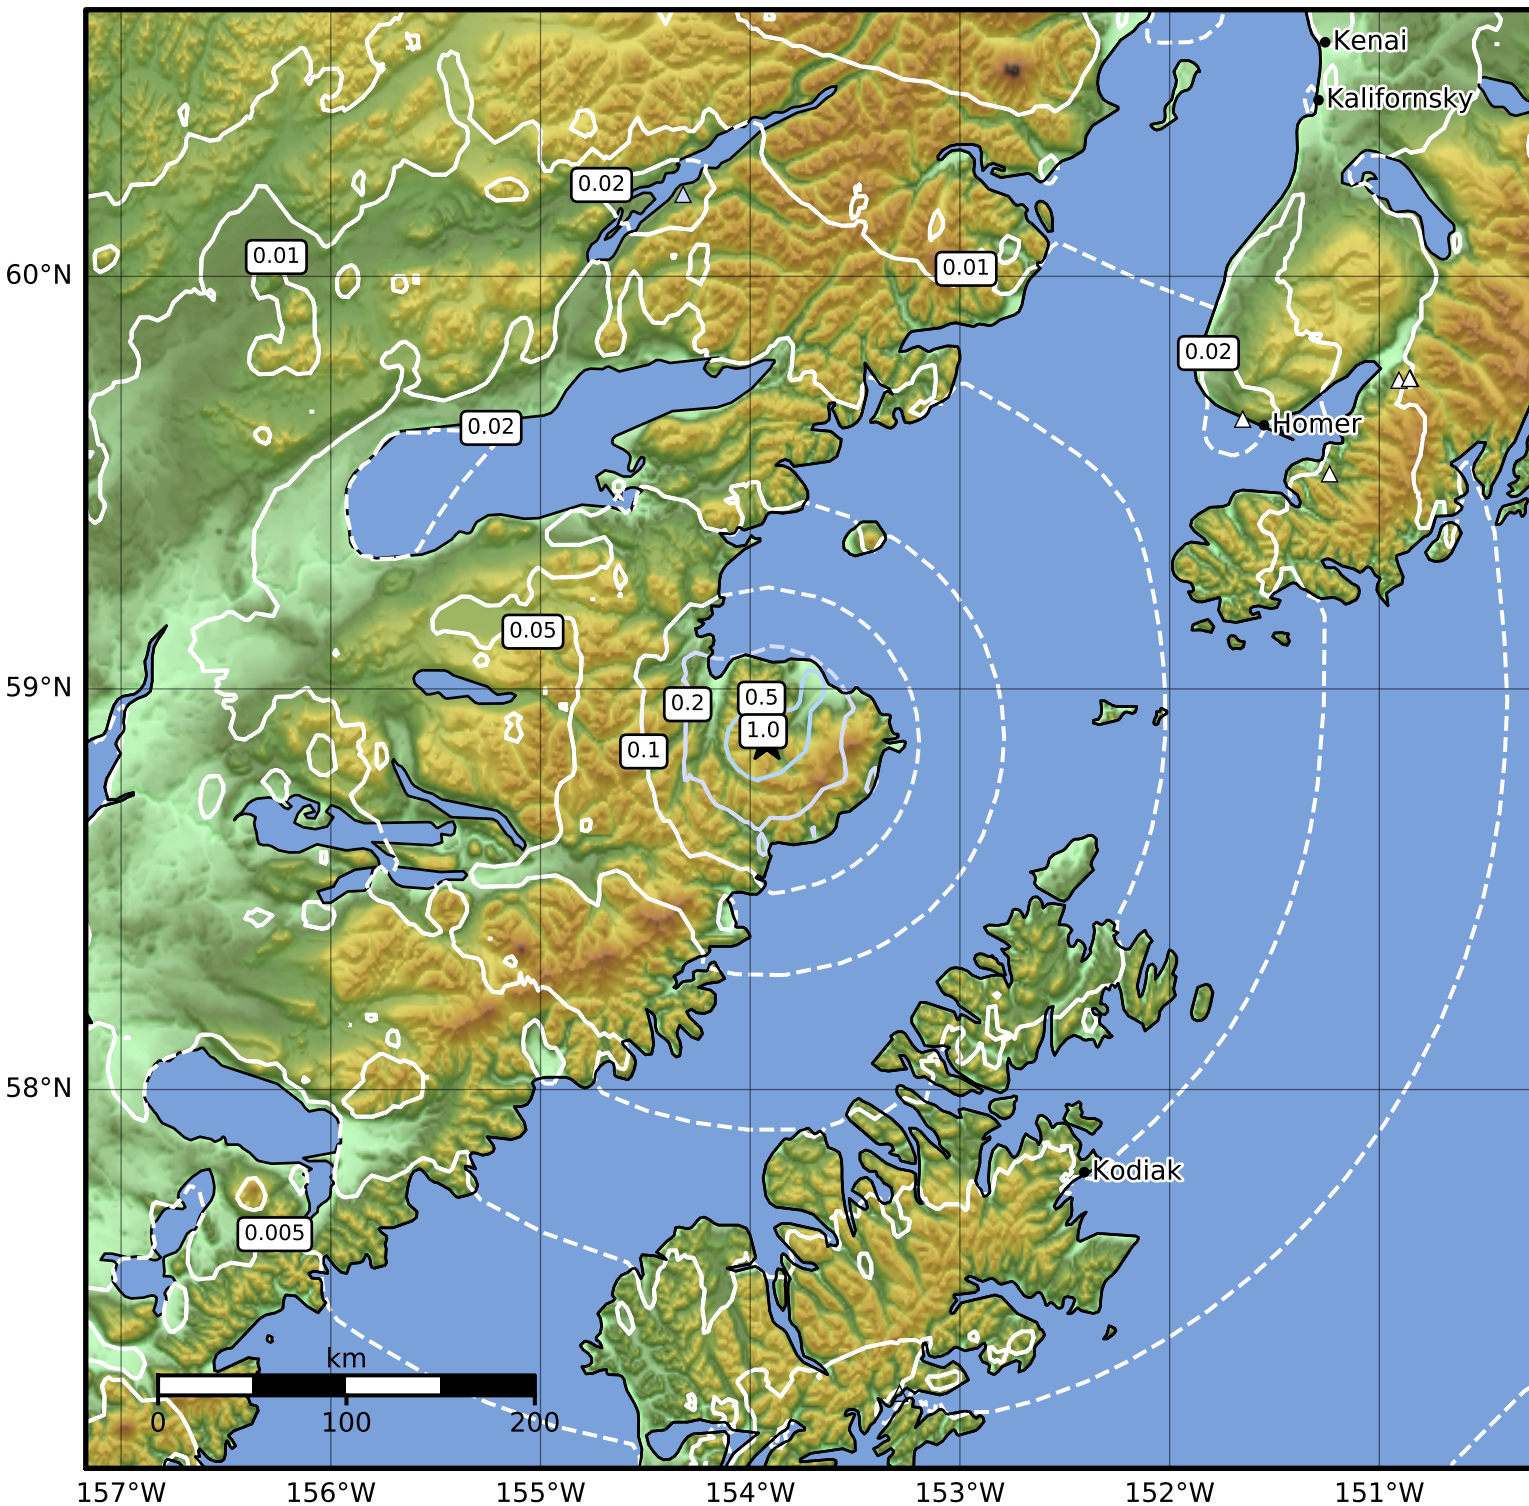

0.3 Second Peak Spectral Acceleration Map Alaska Earthquake Center
 ShakeMap: 80 km (50 miles) SE of Kokhanok
 Jul 31, 2023 22:49:11 UTC M3.6 N58.87 W153.92 Depth: 9.6km ID:ak0239qzbyym

SA(0.3) (%g)	0.1	0.2	0.5	1	2	5	10	20	50	100	200
---------------------	------------	------------	------------	----------	----------	----------	-----------	-----------	-----------	------------	------------

Scale based on Worden et al. (2012)

△ Seismic Instrument ○ Reported Intensity

★ Epicenter

Version 1: Processed 2023-07-31T22:55:40Z