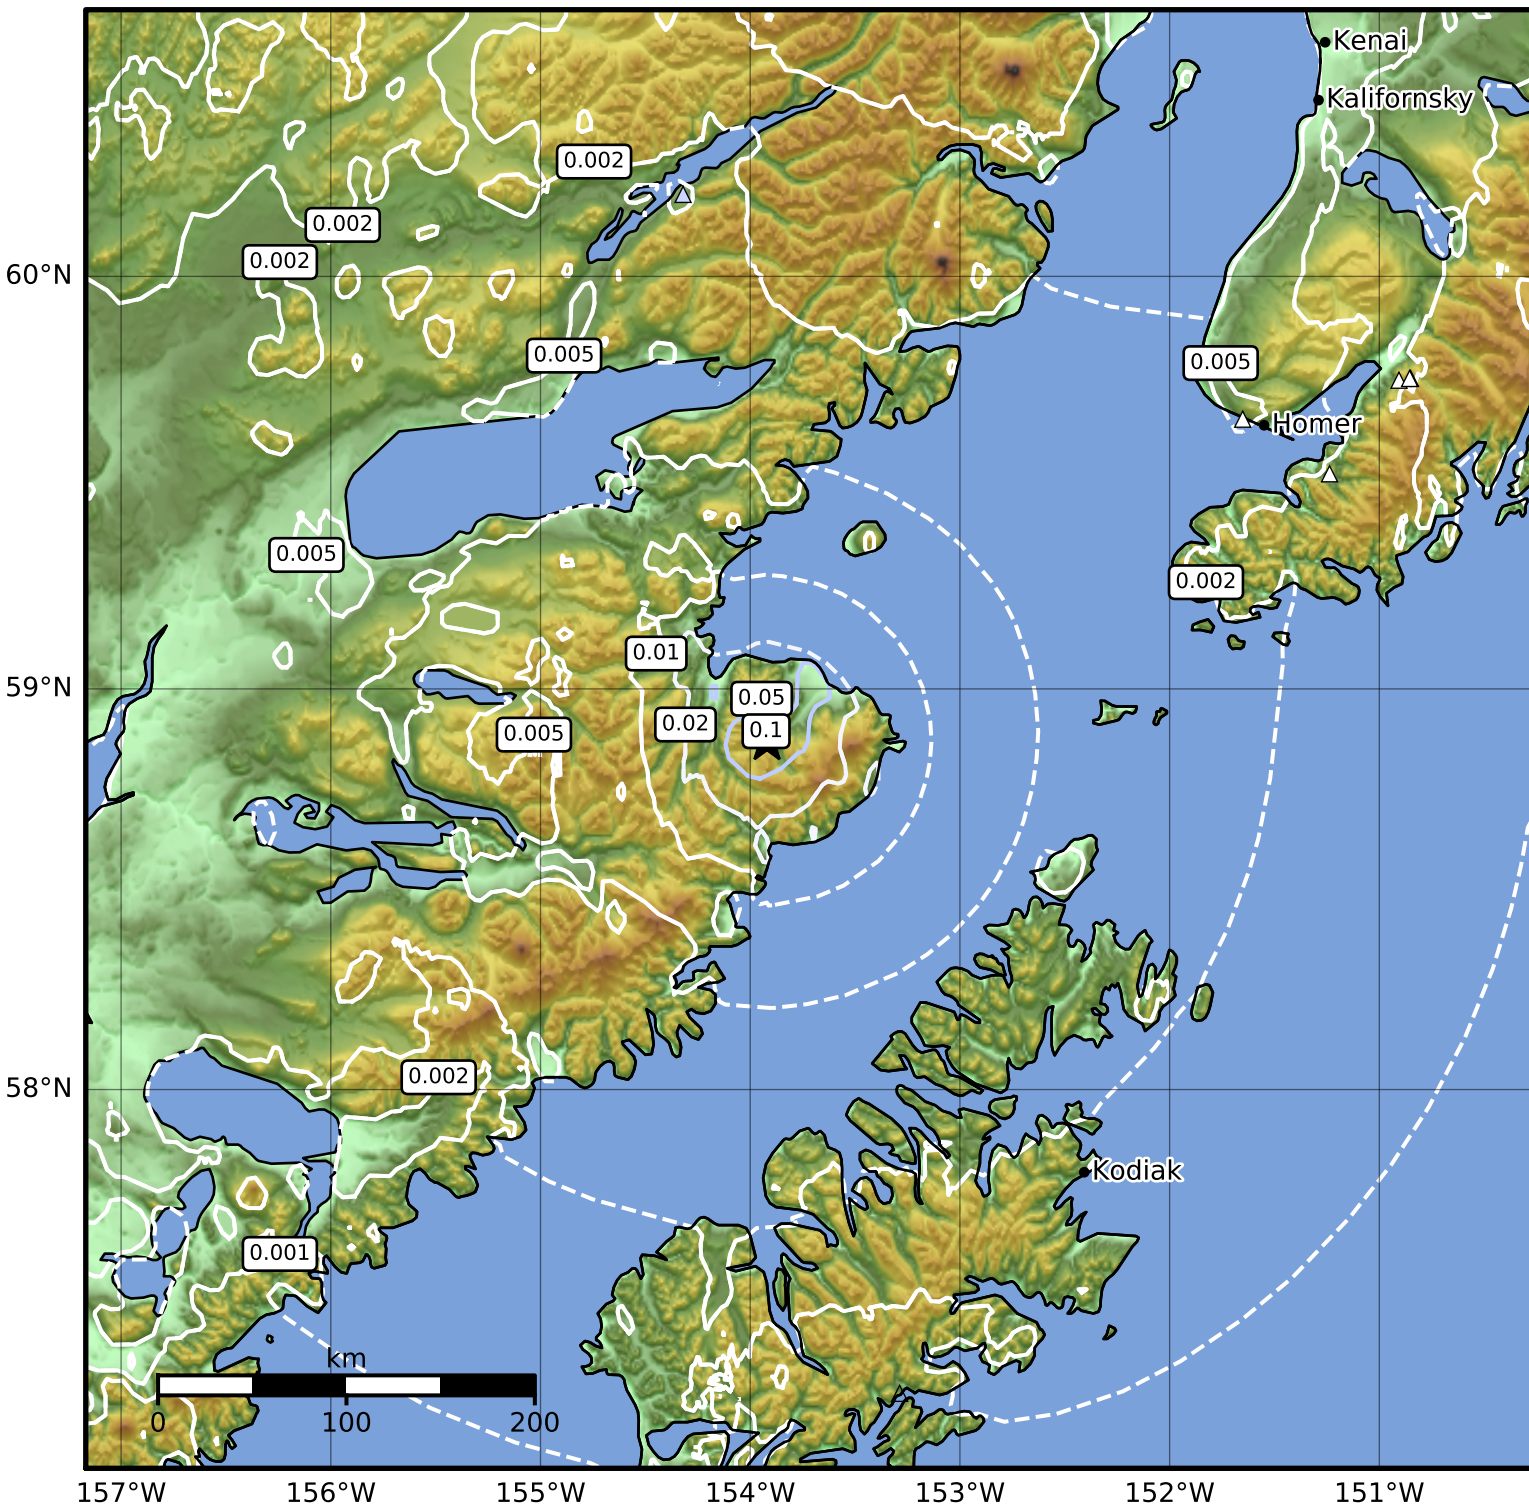

1.0 Second Peak Spectral Acceleration Map Alaska Earthquake Center
 ShakeMap: 80 km (50 miles) SE of Kokhanok
 Jul 31, 2023 22:49:11 UTC M3.6 N58.87 W153.92 Depth: 9.6km ID:ak0239qzbyym

SA(1.0) (%g)	0.1	0.2	0.5	1	2	5	10	20	50	100	200
---------------------	------------	------------	------------	----------	----------	----------	-----------	-----------	-----------	------------	------------

Scale based on Worden et al. (2012)

△ Seismic Instrument ○ Reported Intensity

★ Epicenter

Version 1: Processed 2023-07-31T22:55:40Z