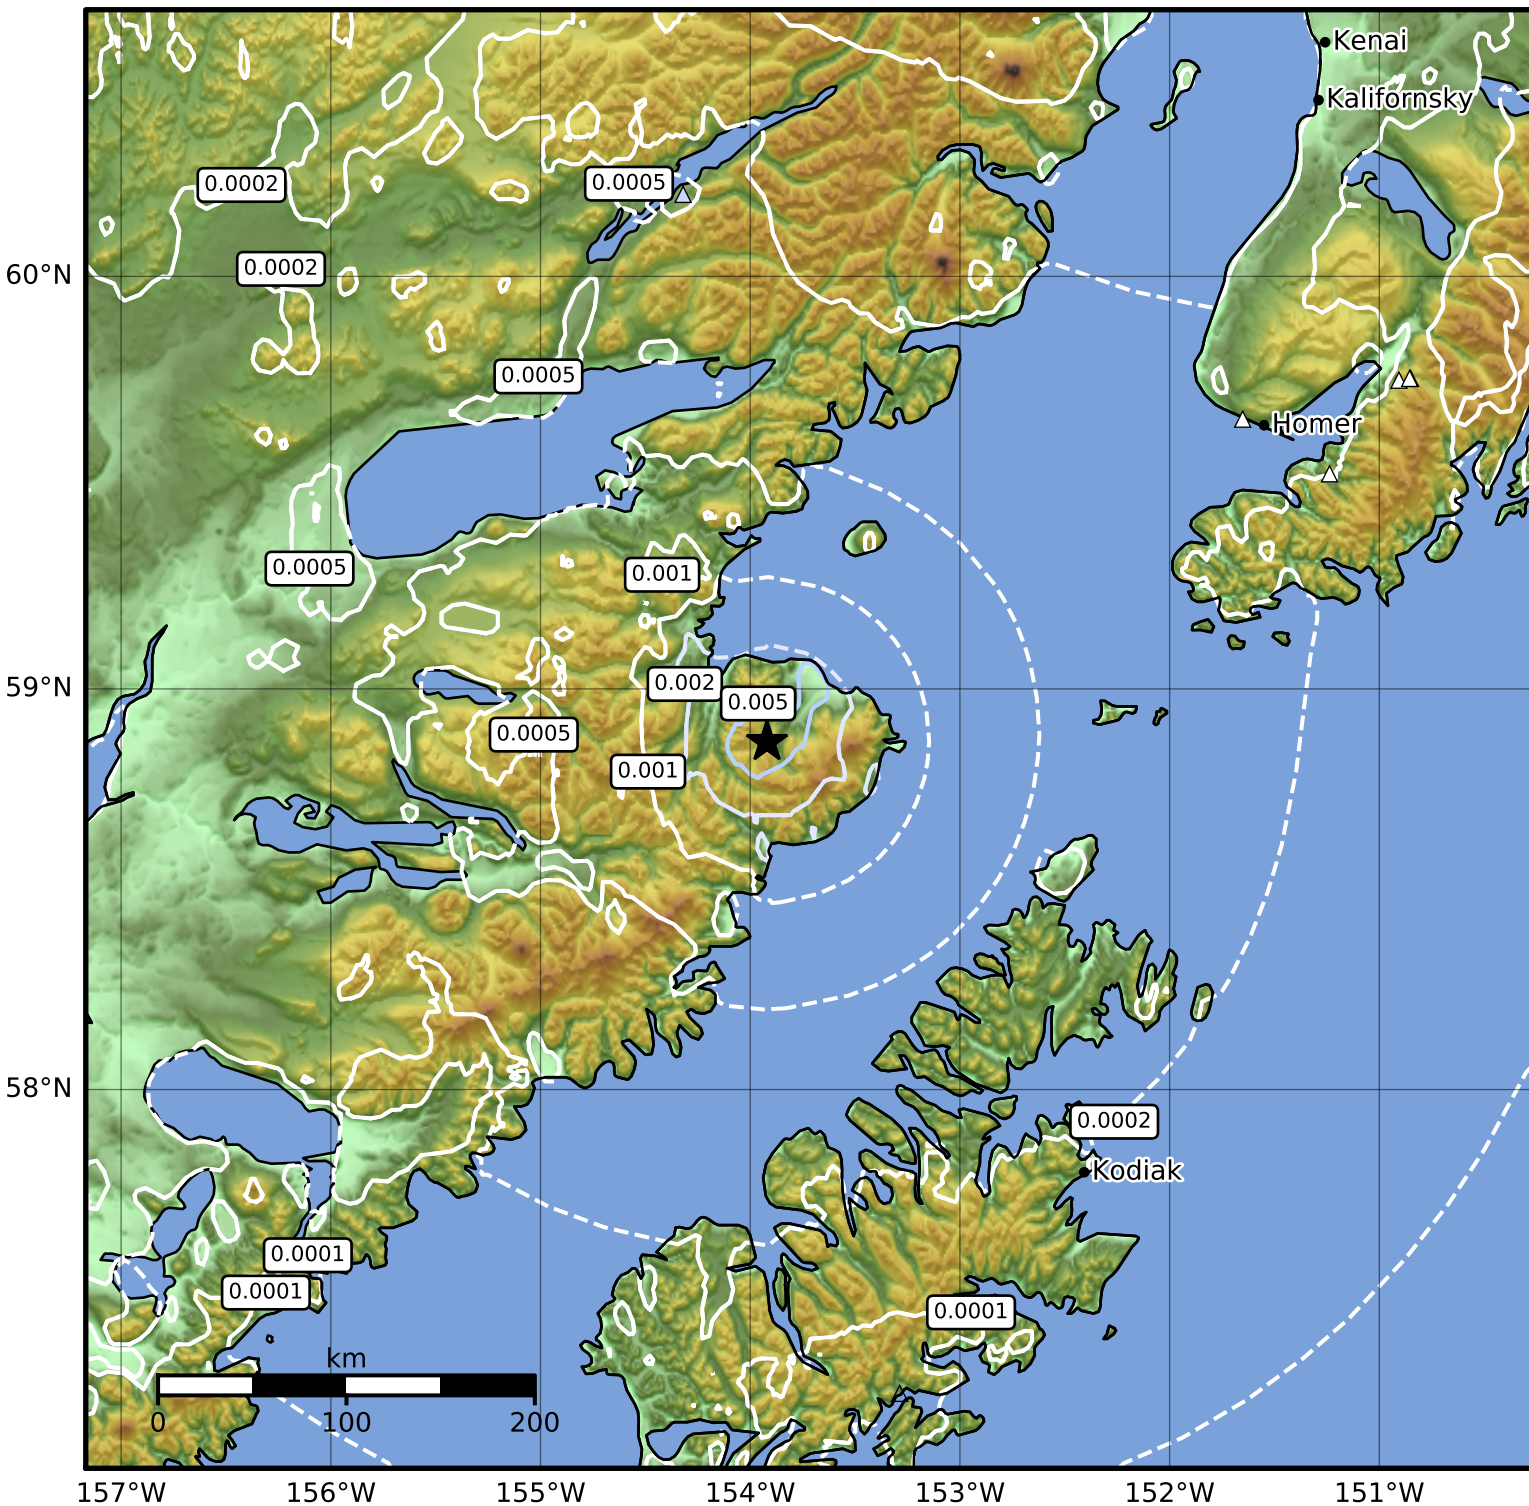

3.0 Second Peak Spectral Acceleration Map Alaska Earthquake Center
 ShakeMap: 80 km (50 miles) SE of Kokhanok
 Jul 31, 2023 22:49:11 UTC M3.6 N58.87 W153.92 Depth: 9.6km ID:ak0239qzbyym

Scale based on Worden et al. (2012)

△ Seismic Instrument ○ Reported Intensity

★ Epicenter

Version 1: Processed 2023-07-31T22:55:40Z