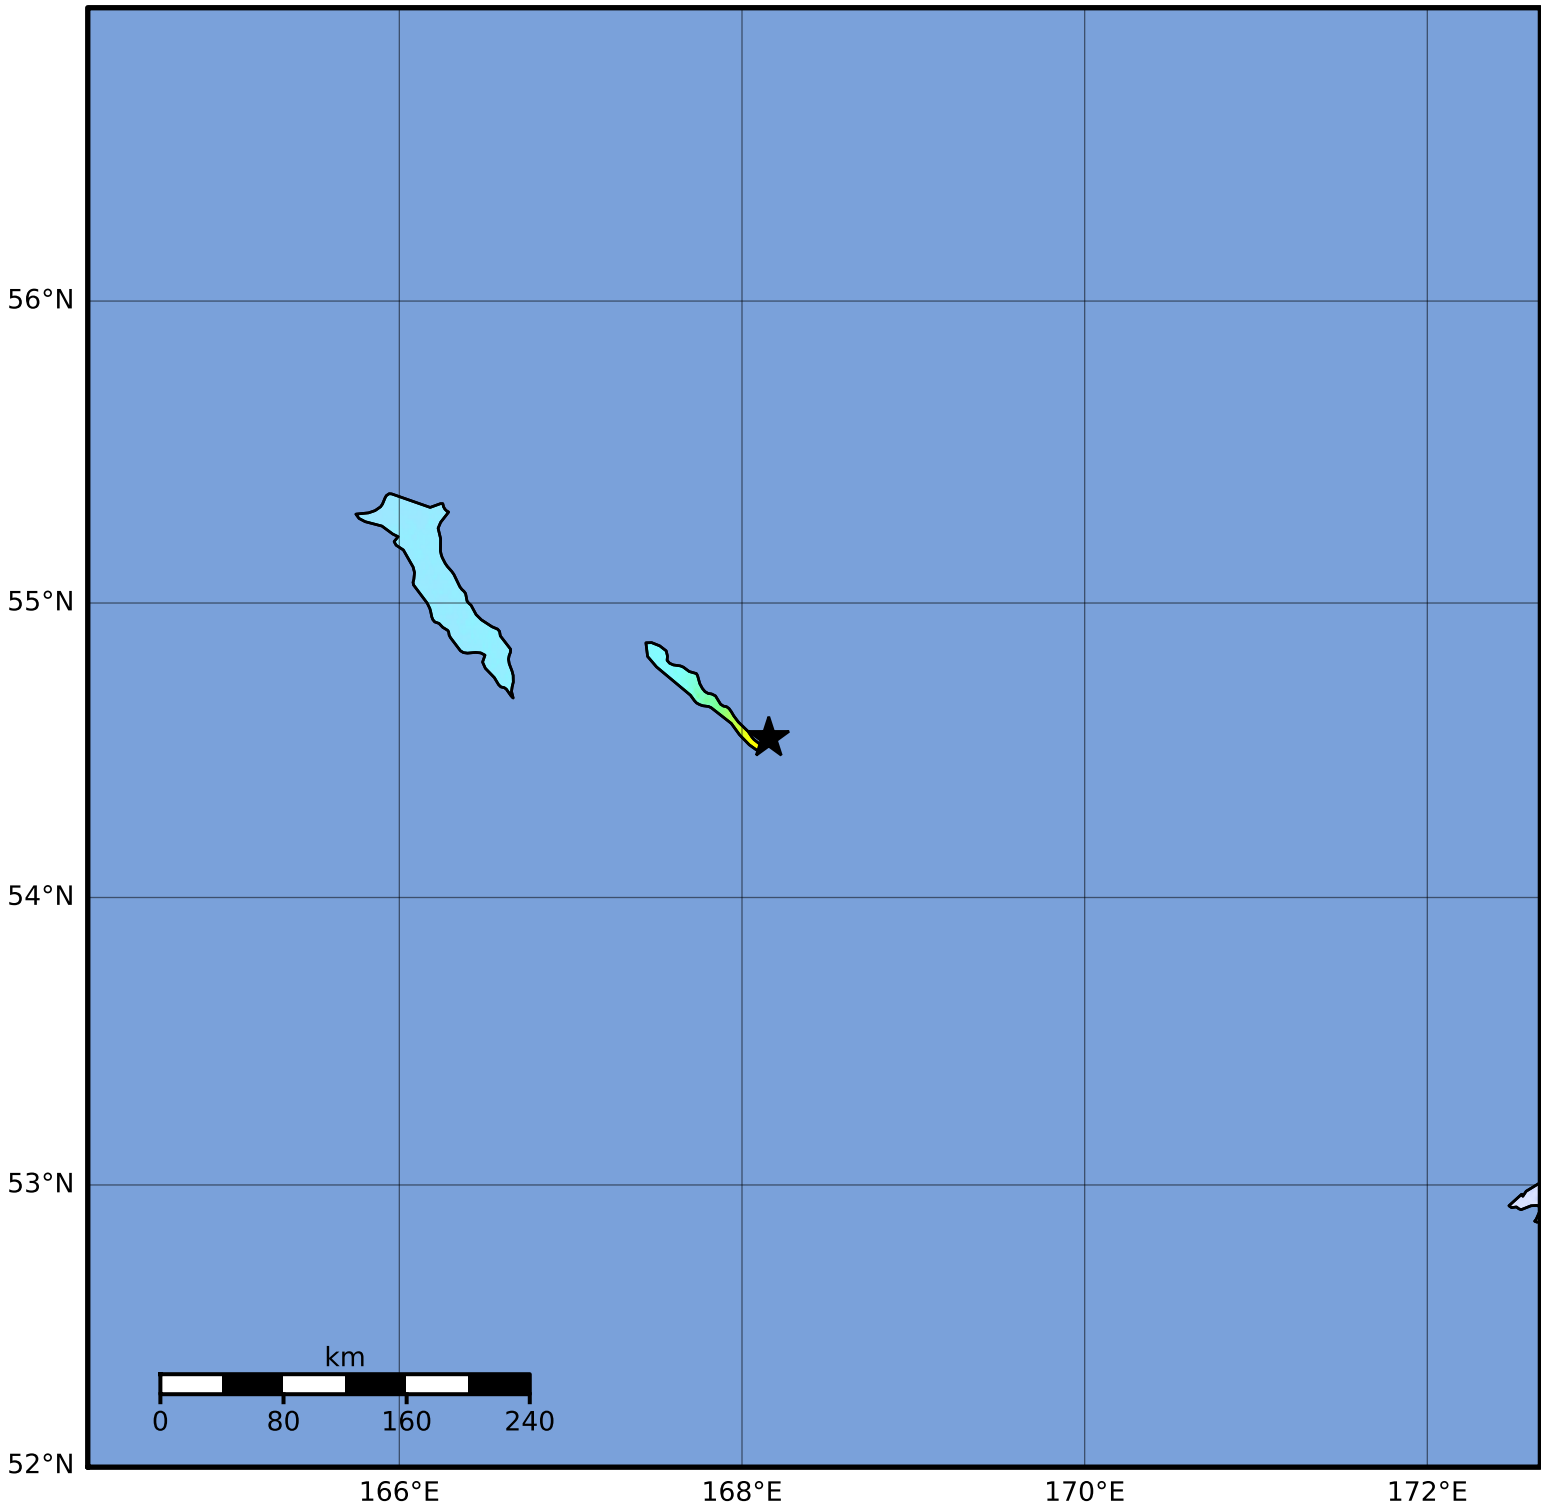

Macro seismic Intensity Map Alaska Earthquake Center
 ShakeMap: 142 km (88 miles) ESE of Bering Is, Komandorsky
 Aug 01, 2023 16:49:50 UTC M5.7 N54.54 E168.16 Depth: 14.0km ID:ak0239sjags7

SHAKING	Not felt	Weak	Light	Moderate	Strong	Very strong	Severe	Violent	Extreme
DAMAGE	None	None	None	Very light	Light	Moderate	Moderate/heavy	Heavy	Very heavy
PGA(%g)	<0.0464	0.297	2.76	6.2	11.5	21.5	40.1	74.7	>139
PGV(cm/s)	<0.0215	0.135	1.41	4.65	9.64	20	41.4	85.8	>178
INTENSITY	I	II-III	IV	V	VI	VII	VIII	IX	X+

Scale based on Worden et al. (2012)

Version 1: Processed 2023-08-01T17:08:04Z

△ Seismic Instrument ○ Reported Intensity

★ Epicenter