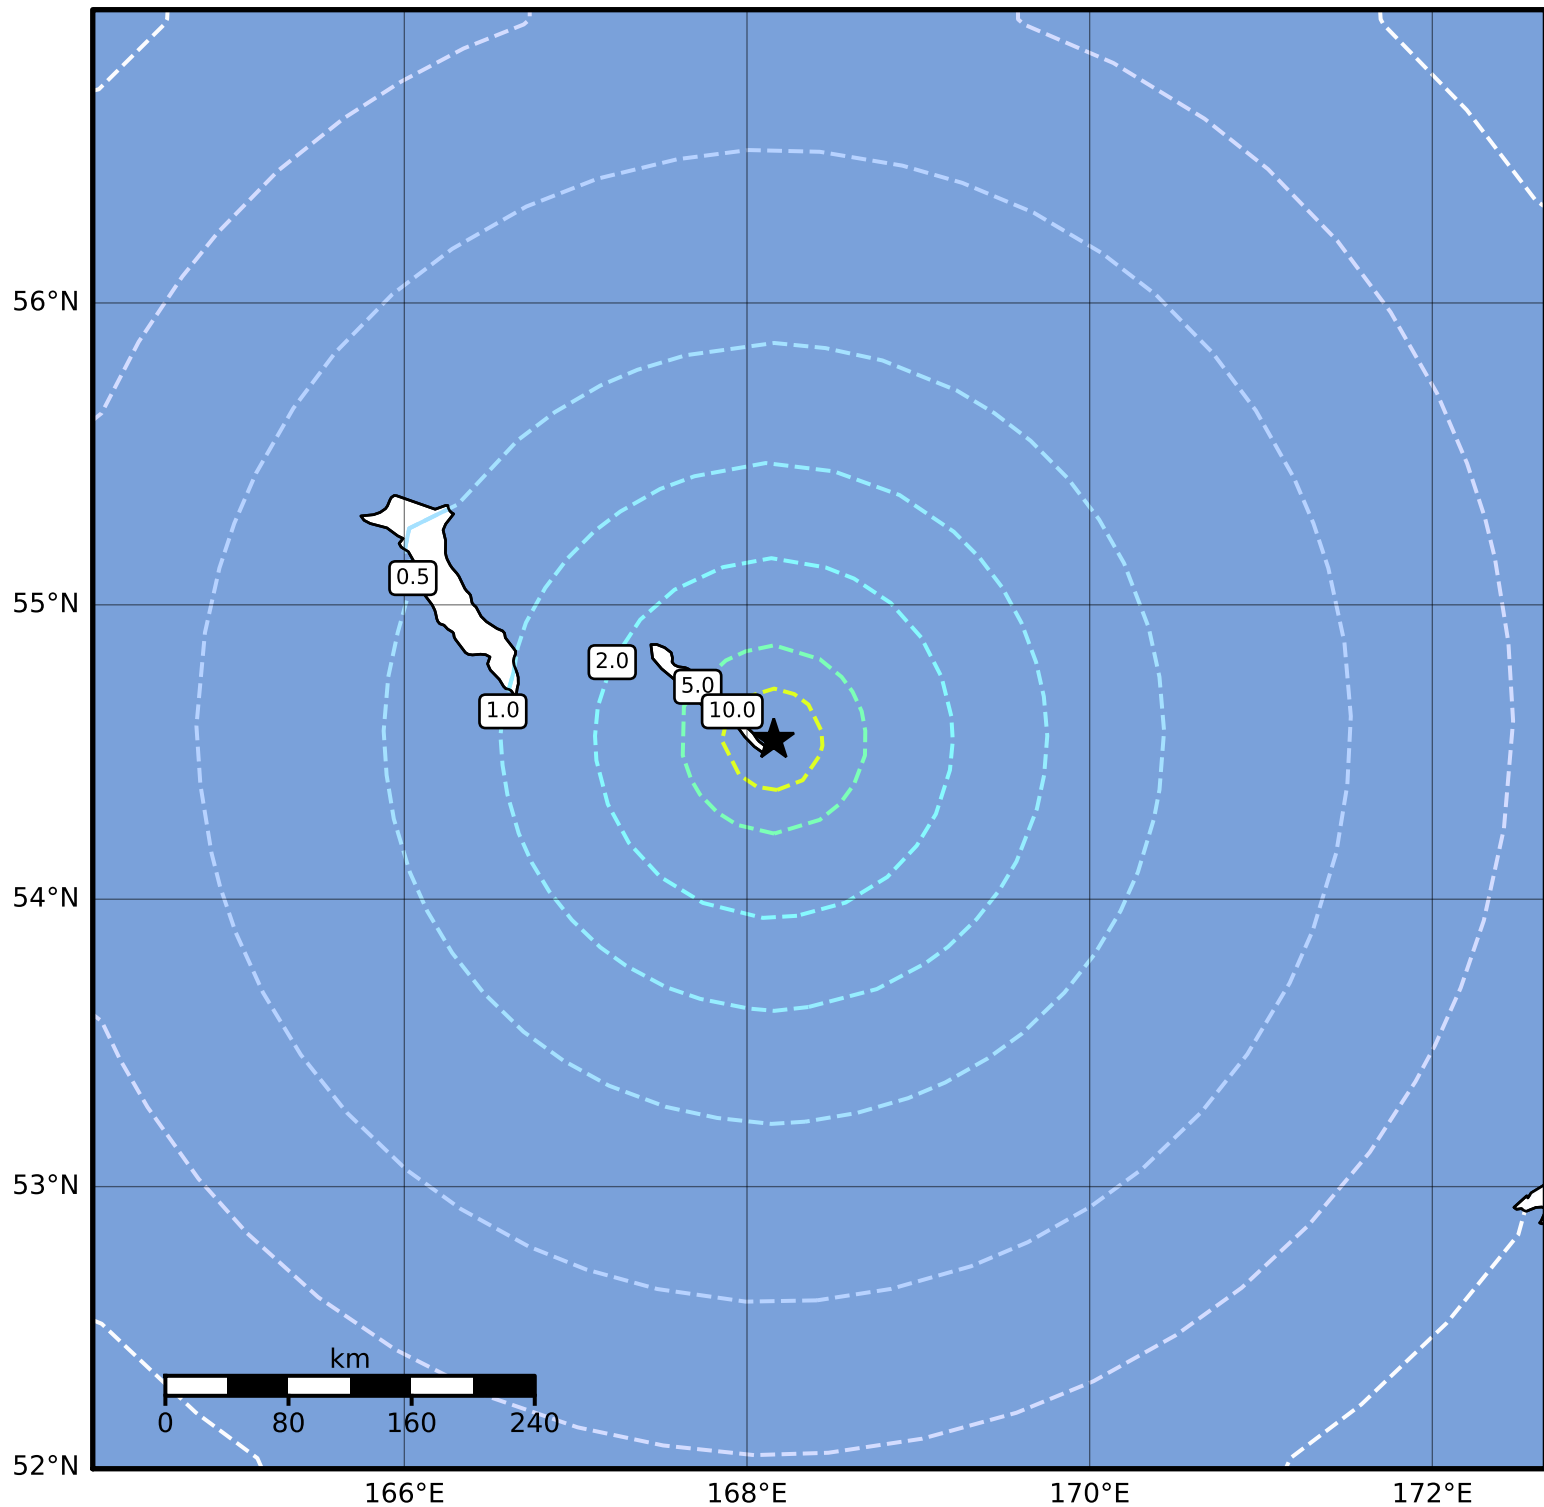

Peak Ground Acceleration Map Alaska Earthquake Center
 ShakeMap: 142 km (88 miles) ESE of Bering Is, Komandorsky
 Aug 01, 2023 16:49:50 UTC M5.7 N54.54 E168.16 Depth: 14.0km ID:ak0239sjags7

PGA (%g)	0.1	0.2	0.5	1	2	5	10	20	50	100	200
----------	-----	-----	-----	---	---	---	----	----	----	-----	-----

Scale based on Worden et al. (2012)

Version 1: Processed 2023-08-01T17:08:04Z

△ Seismic Instrument ○ Reported Intensity

★ Epicenter