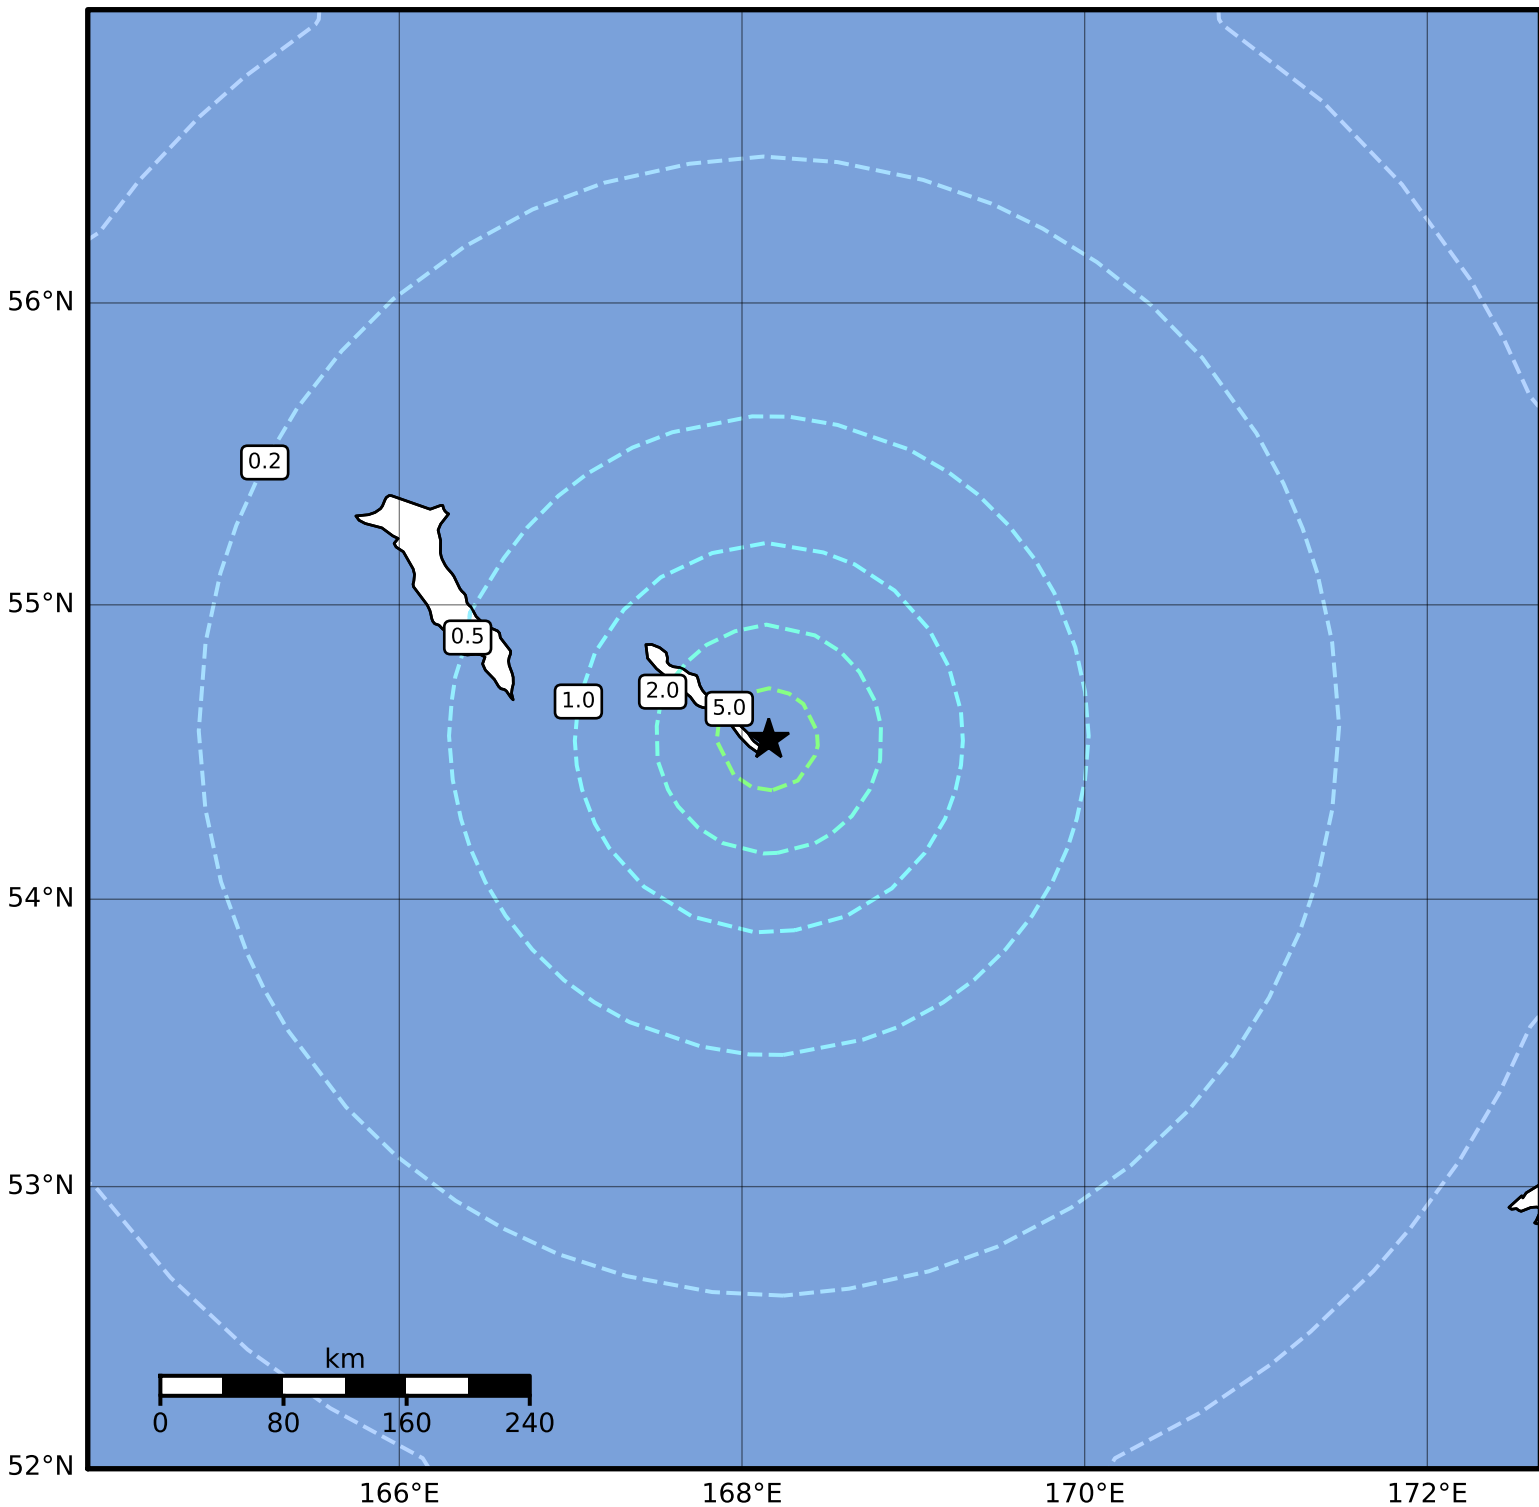

Peak Ground Velocity Map Alaska Earthquake Center
ShakeMap: 142 km (88 miles) ESE of Bering Is, Komandorsky
Aug 01, 2023 16:49:50 UTC M5.7 N54.54 E168.16 Depth: 14.0km ID:ak0239sjags7

| PGV (cm/s) | 0.1 | 0.2 | 0.5 | 1 | 2 | 5 | 10 | 20 | 50 | 100 | 200 |
|------------|-----|-----|-----|---|---|---|----|----|----|-----|-----|
|------------|-----|-----|-----|---|---|---|----|----|----|-----|-----|

Scale based on Worden et al. (2012)

Version 1: Processed 2023-08-01T17:08:04Z

△ Seismic Instrument ○ Reported Intensity

★ Epicenter