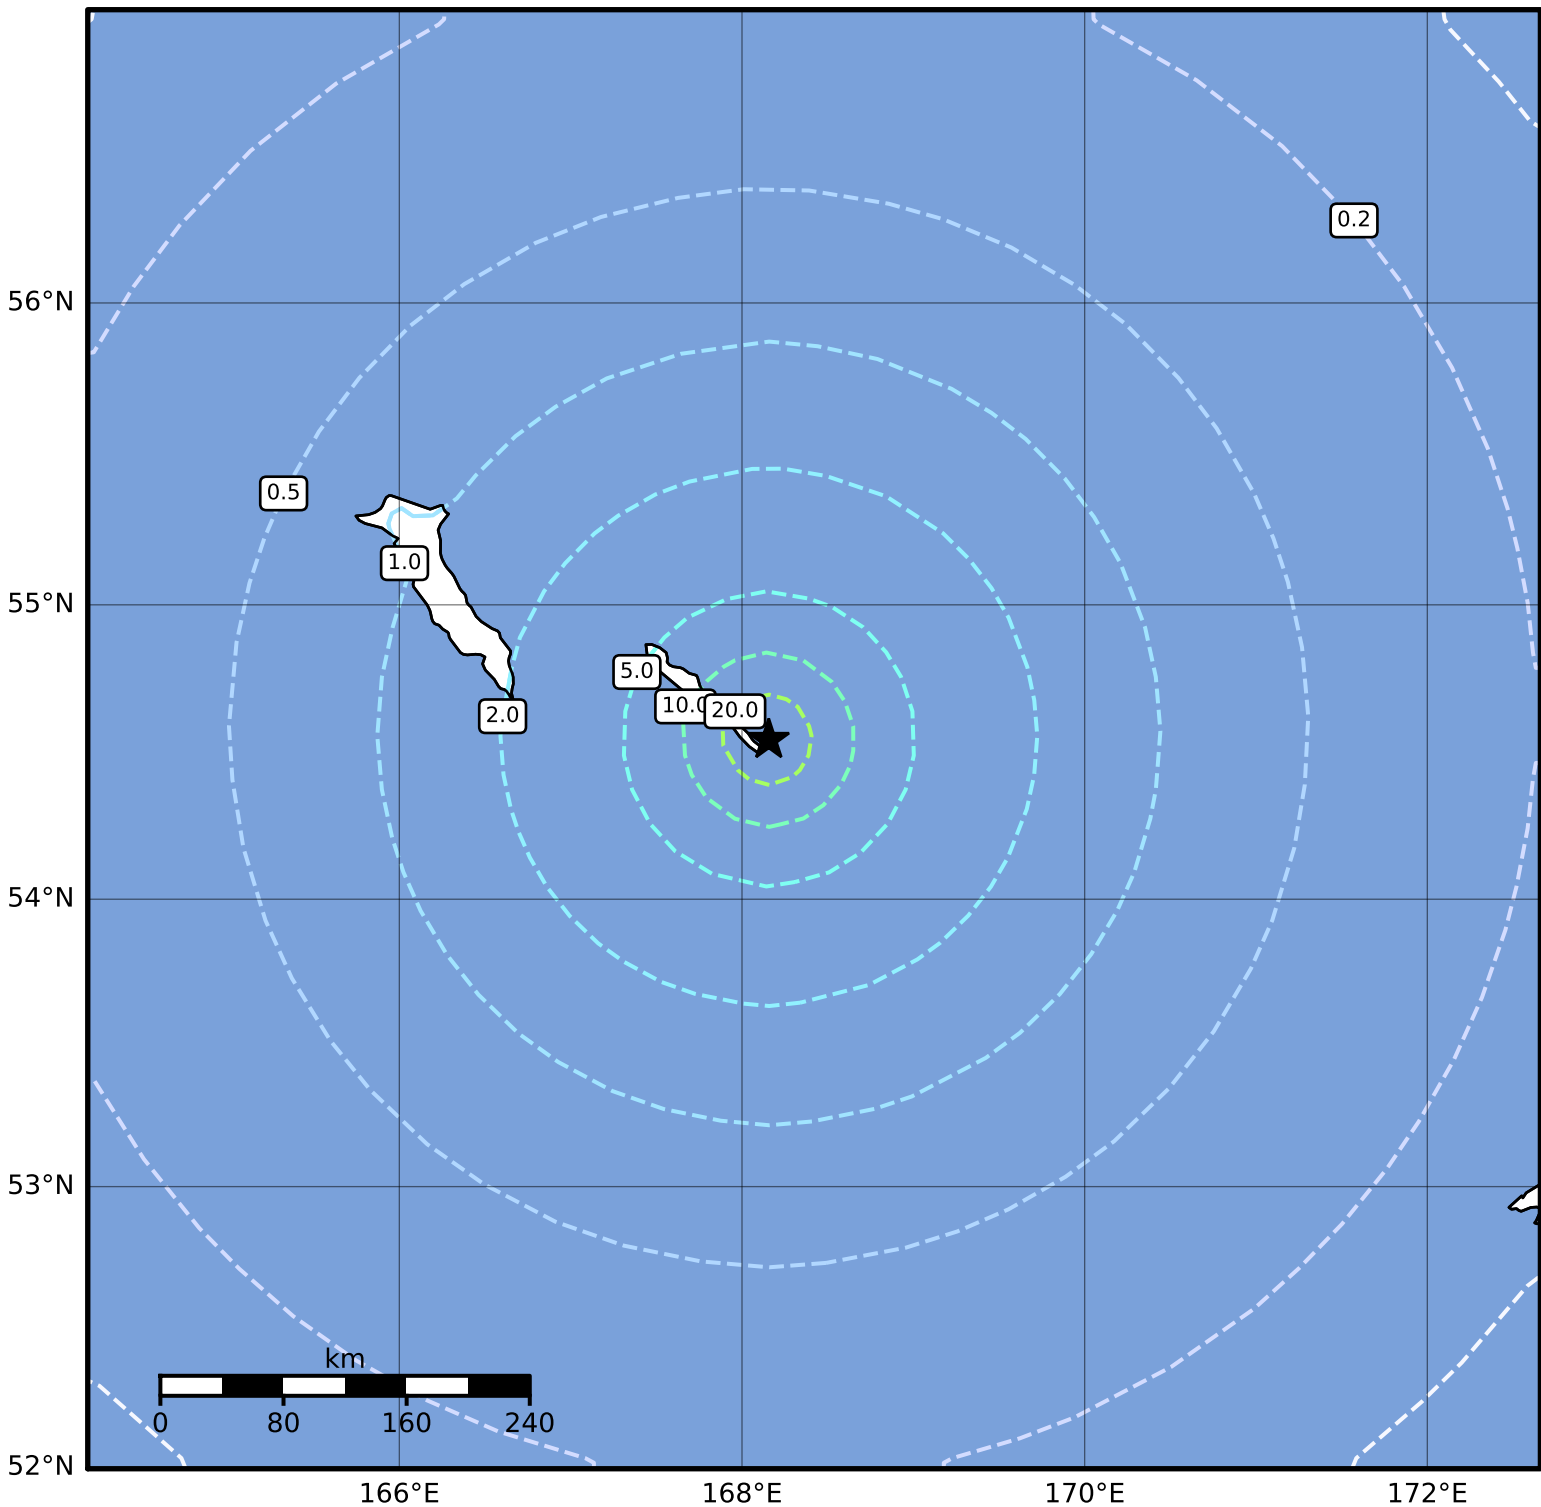

0.3 Second Peak Spectral Acceleration Map Alaska Earthquake Center
 ShakeMap: 142 km (88 miles) ESE of Bering Is, Komandorsky
 Aug 01, 2023 16:49:50 UTC M5.7 N54.54 E168.16 Depth: 14.0km ID:ak0239sjags7

SA(0.3) (%g)	0.1	0.2	0.5	1	2	5	10	20	50	100	200
--------------	-----	-----	-----	---	---	---	----	----	----	-----	-----

Scale based on Worden et al. (2012)

Version 1: Processed 2023-08-01T17:08:04Z

△ Seismic Instrument ○ Reported Intensity

★ Epicenter