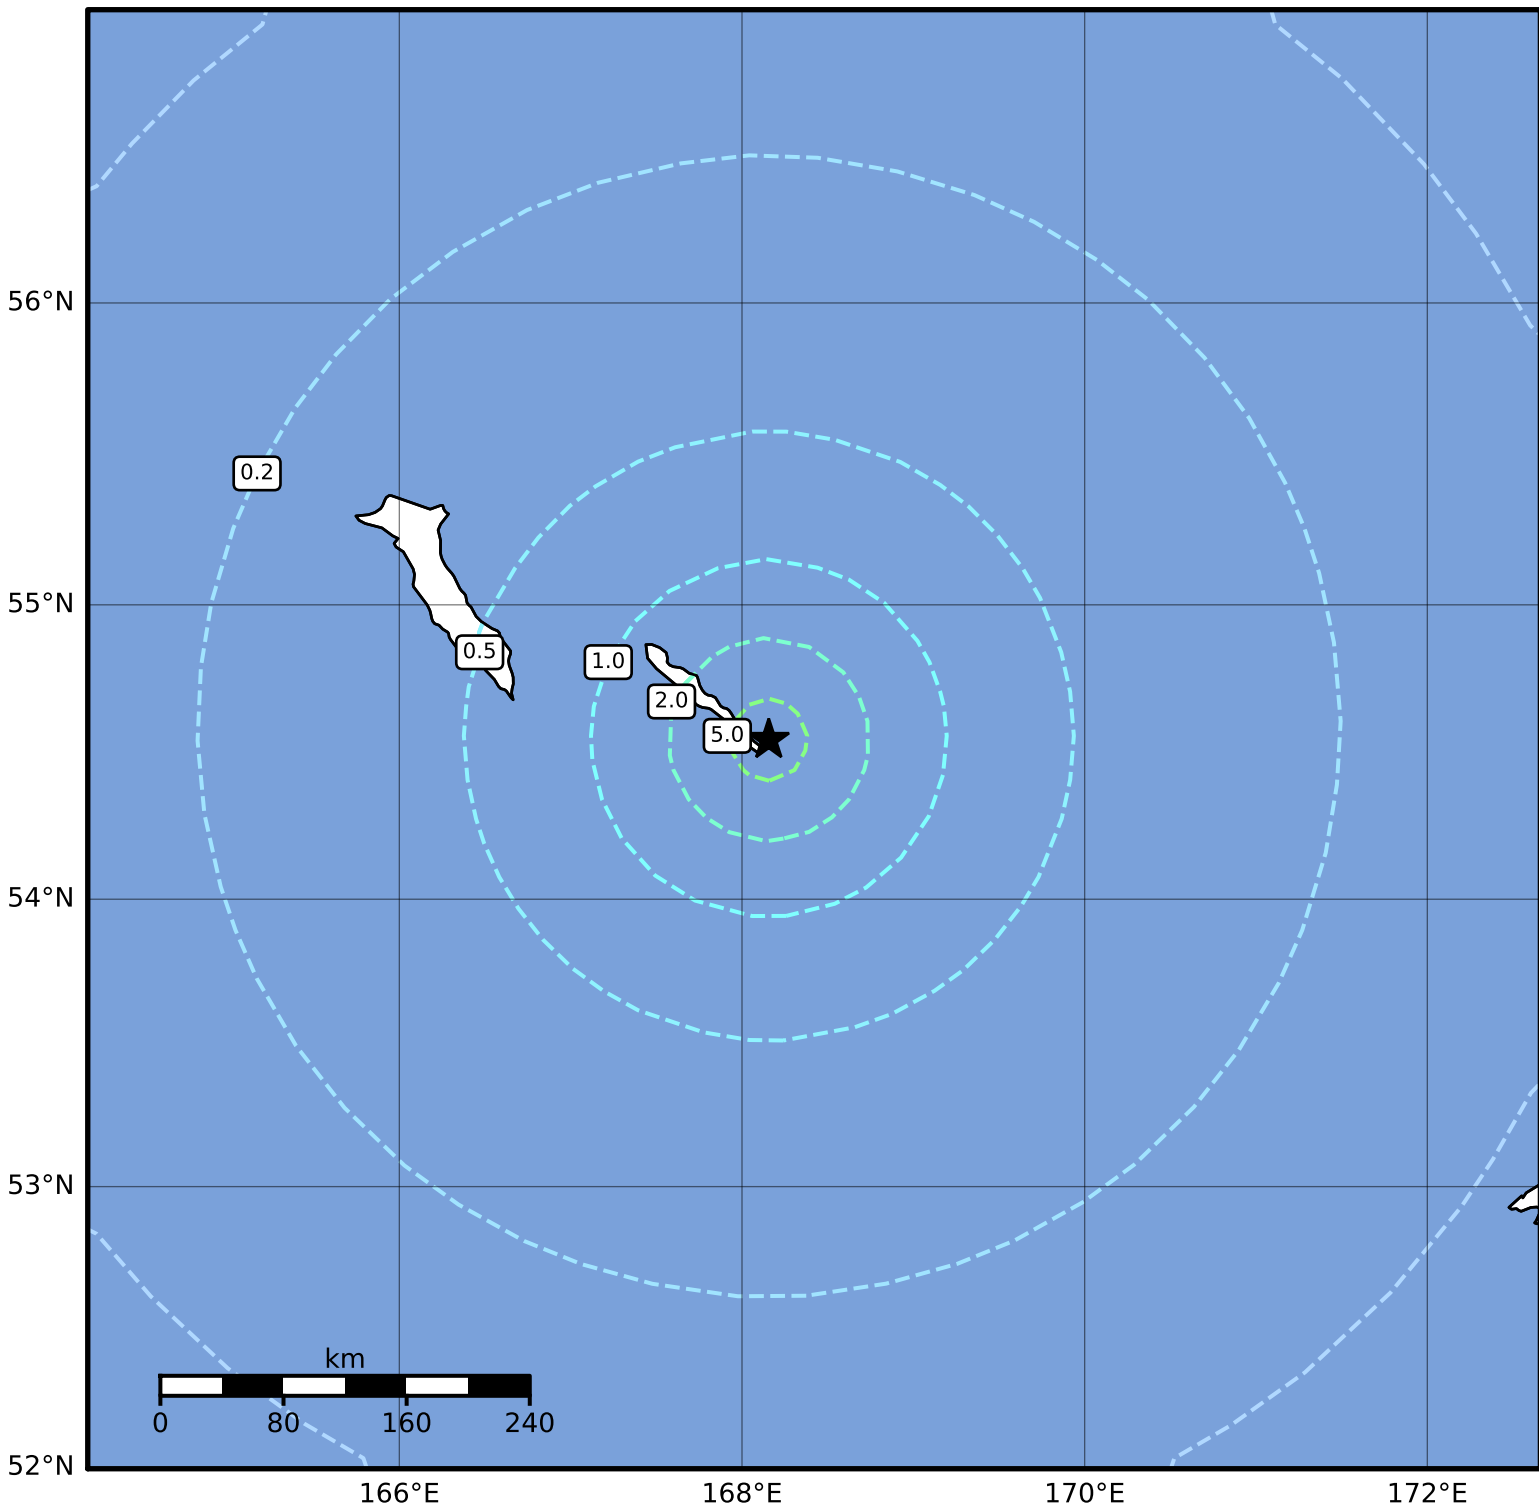

1.0 Second Peak Spectral Acceleration Map Alaska Earthquake Center
ShakeMap: 142 km (88 miles) ESE of Bering Is, Komandorsky
Aug 01, 2023 16:49:50 UTC M5.7 N54.54 E168.16 Depth: 14.0km ID:ak0239sjags7

SA(1.0) (%g)	0.1	0.2	0.5	1	2	5	10	20	50	100	200
--------------	-----	-----	-----	---	---	---	----	----	----	-----	-----

Scale based on Worden et al. (2012)

Version 1: Processed 2023-08-01T17:08:04Z

△ Seismic Instrument ○ Reported Intensity

★ Epicenter