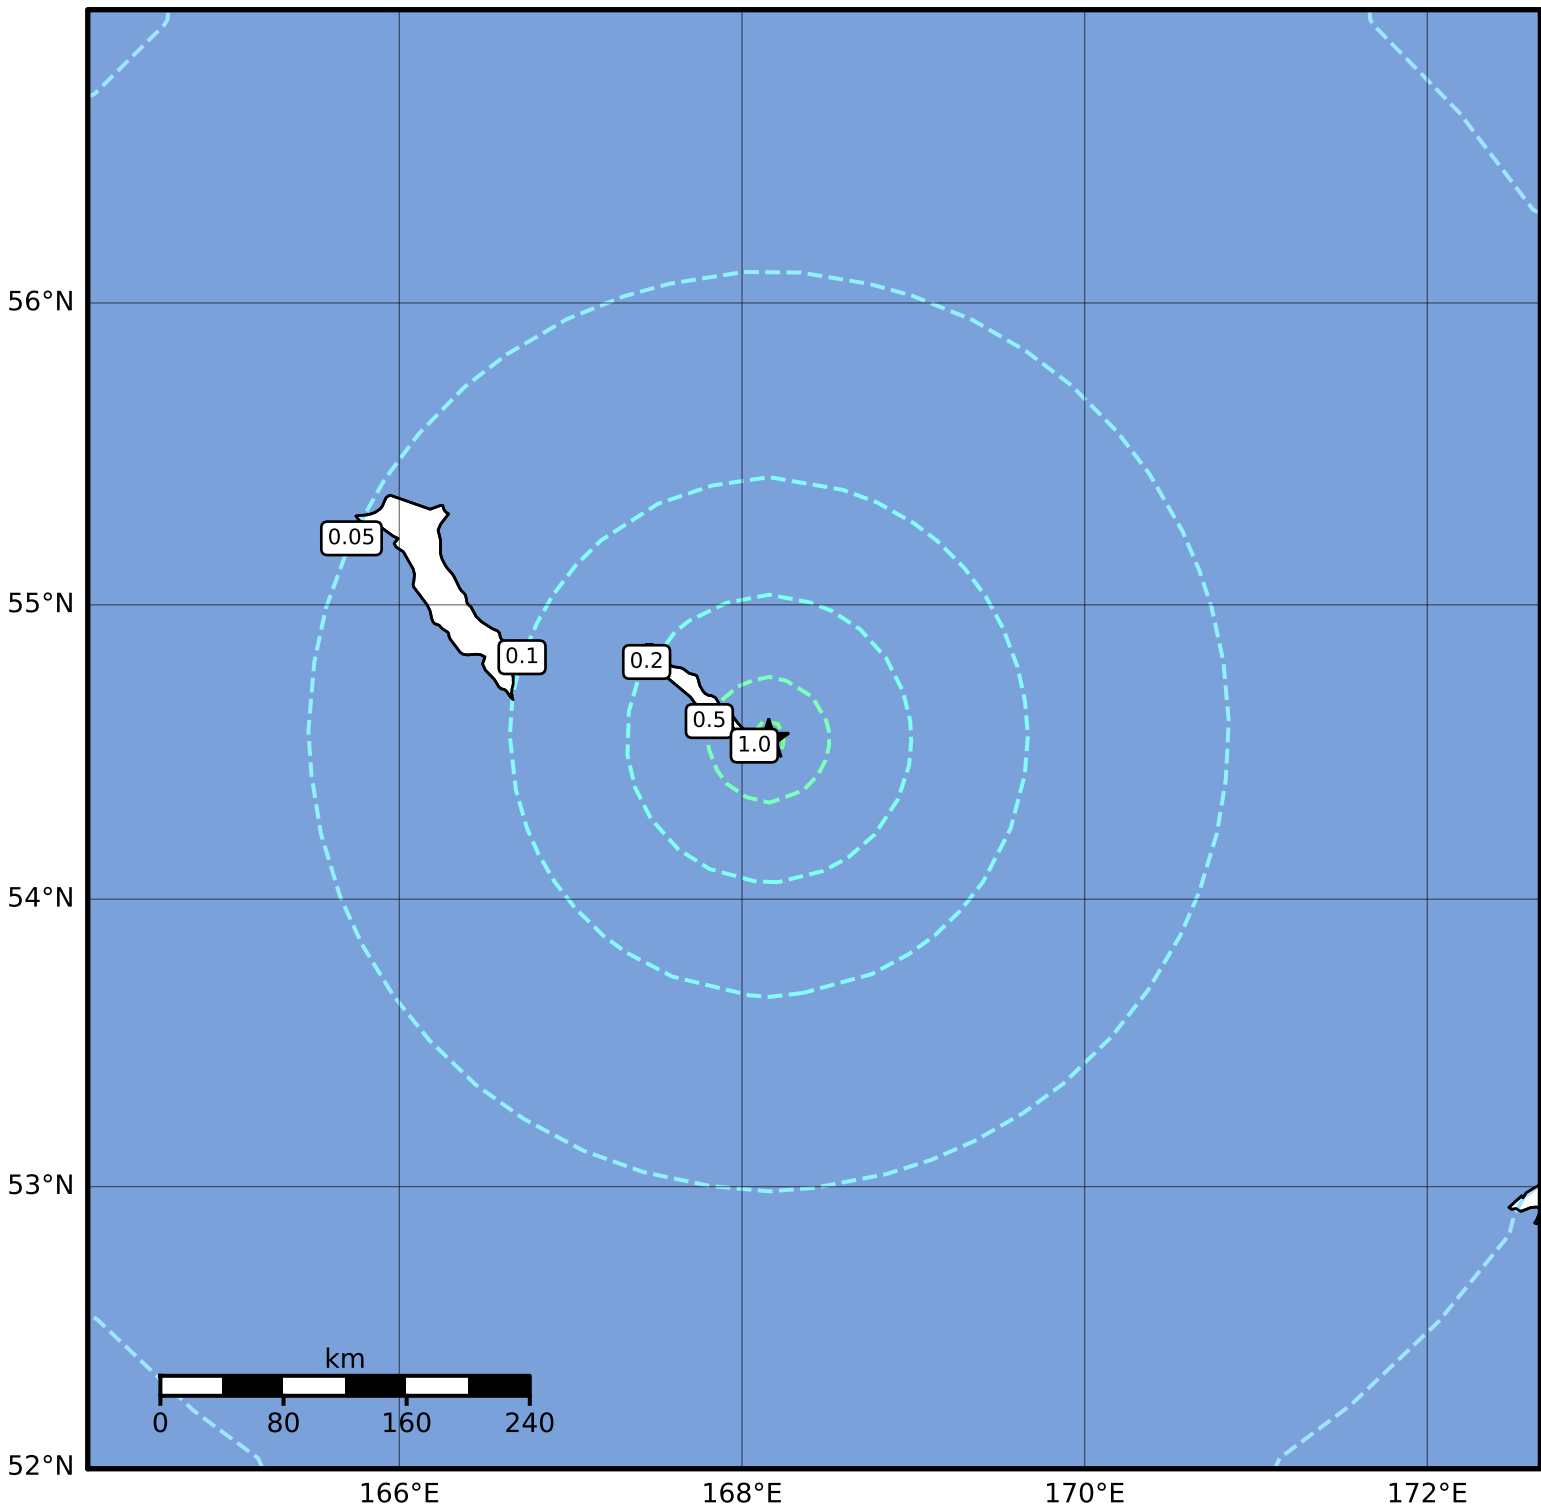

3.0 Second Peak Spectral Acceleration Map Alaska Earthquake Center
ShakeMap: 142 km (88 miles) ESE of Bering Is, Komandorsky
Aug 01, 2023 16:49:50 UTC M5.7 N54.54 E168.16 Depth: 14.0km ID:ak0239sjags7

Scale based on Worden et al. (2012)

Version 1: Processed 2023-08-01T17:08:04Z

△ Seismic Instrument ○ Reported Intensity

★ Epicenter