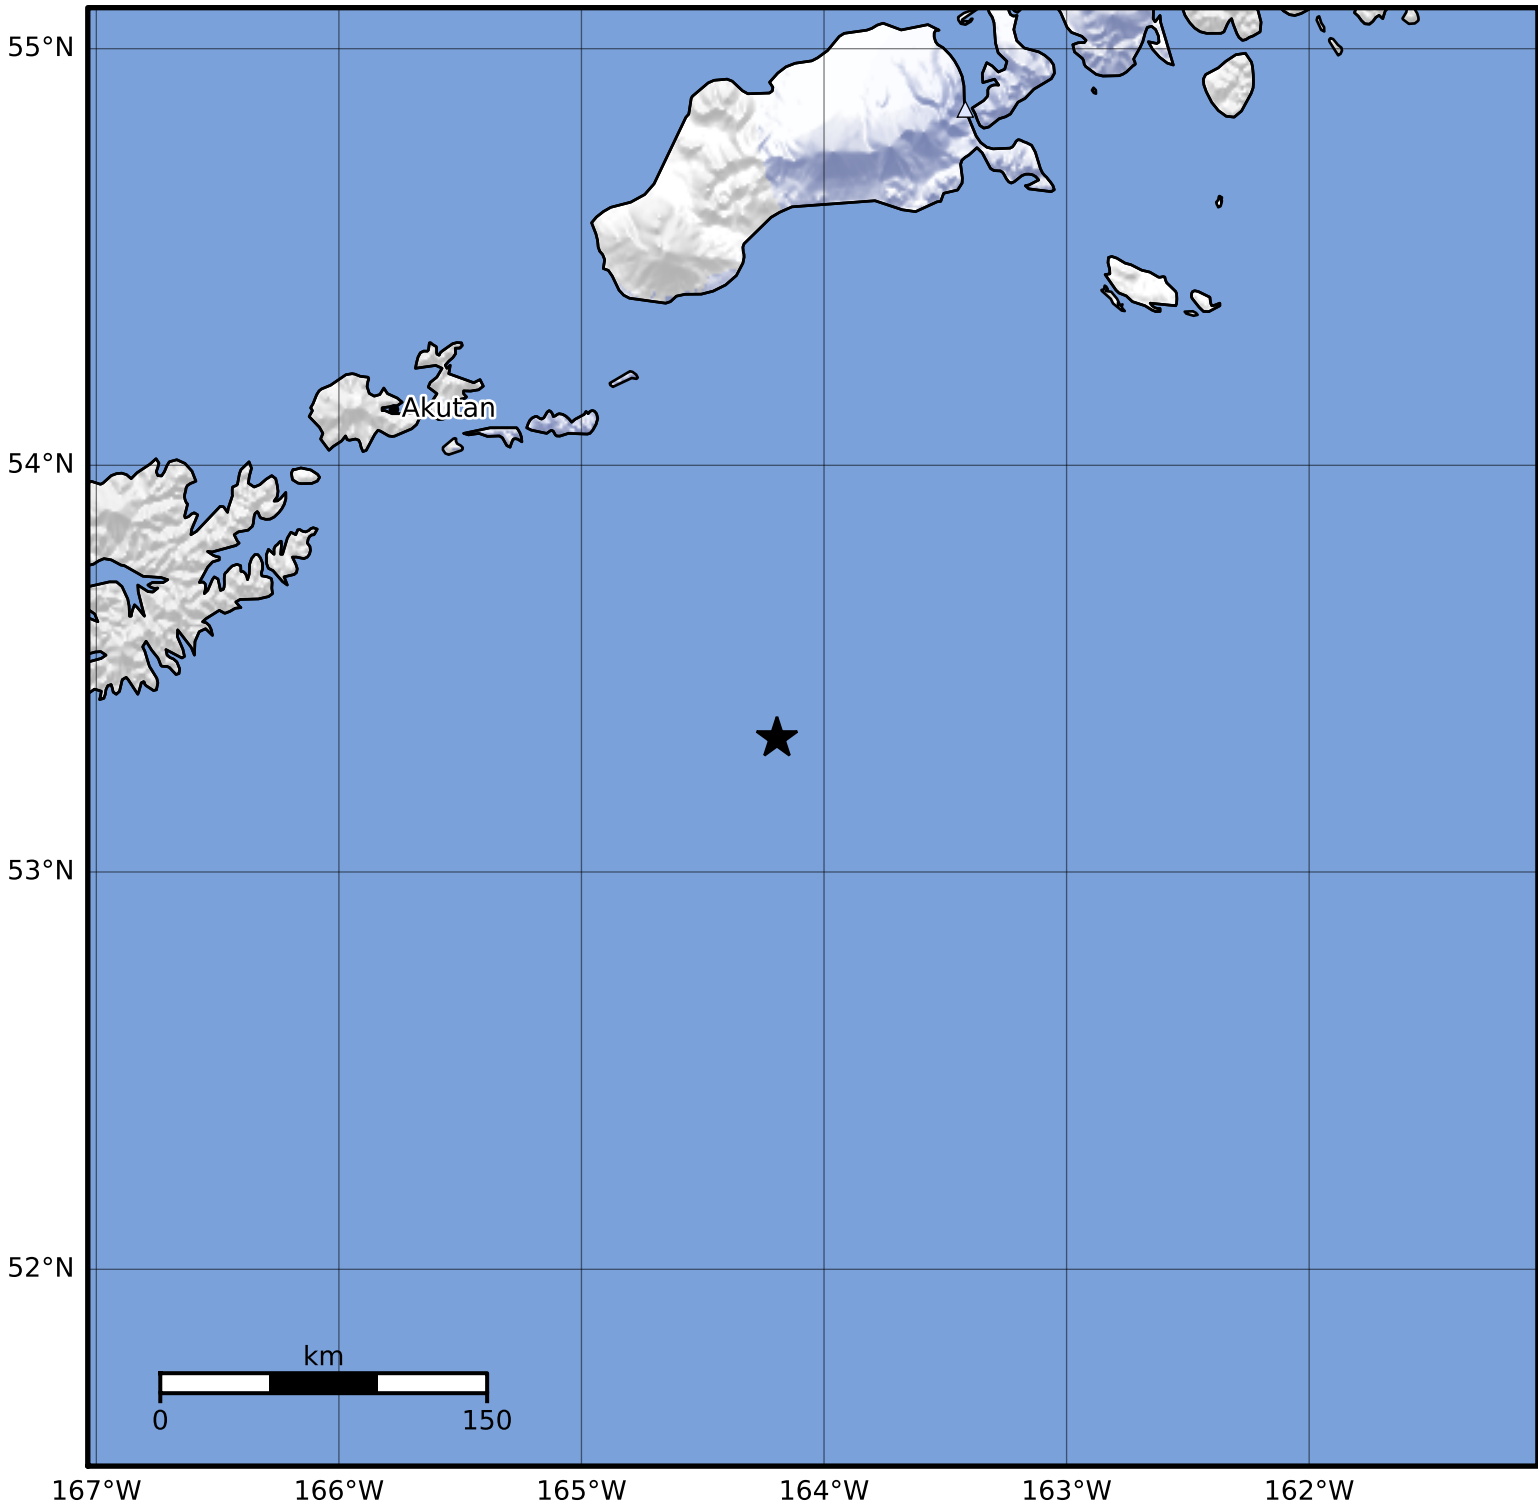

Macroseismic Intensity Map Alaska Earthquake Center
 ShakeMap: 137 km (85 miles) SE of Akutan
 Aug 01, 2023 19:40:24 UTC M4.2 N53.33 W164.19 Depth: 12.7km ID:ak0239sl0sgm

SHAKING	Not felt	Weak	Light	Moderate	Strong	Very strong	Severe	Violent	Extreme
DAMAGE	None	None	None	Very light	Light	Moderate	Moderate/heavy	Heavy	Very heavy
PGA(%g)	<0.0464	0.297	2.76	6.2	11.5	21.5	40.1	74.7	>139
PGV(cm/s)	<0.0215	0.135	1.41	4.65	9.64	20	41.4	85.8	>178
INTENSITY	I	II-III	IV	V	VI	VII	VIII	IX	X+

Scale based on Worden et al. (2012)

Version 2: Processed 2023-08-02T03:58:05Z

△ Seismic Instrument ○ Reported Intensity

★ Epicenter