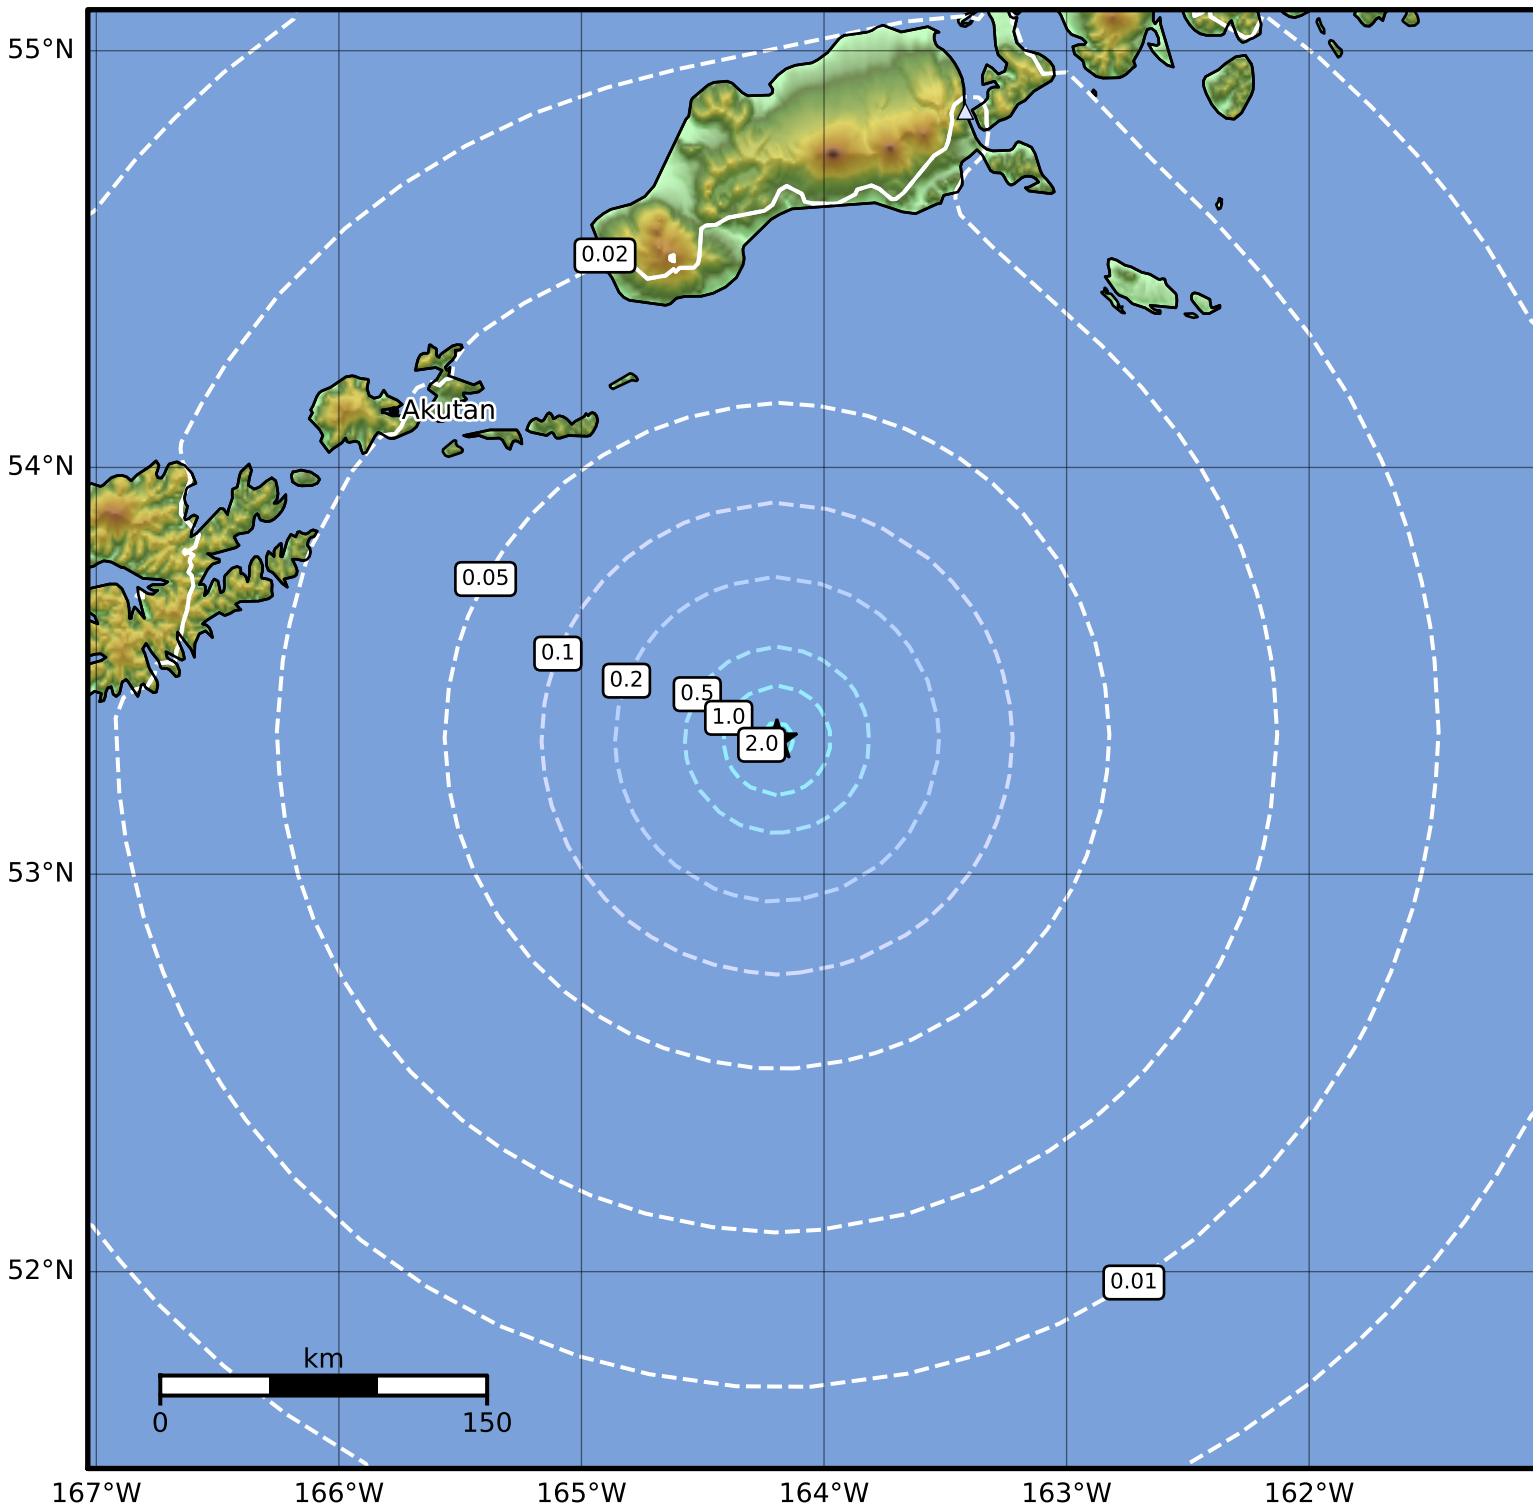

Peak Ground Acceleration Map Alaska Earthquake Center  
ShakeMap: 137 km (85 miles) SE of Akutan  
Aug 01, 2023 19:40:24 UTC M4.2 N53.33 W164.19 Depth: 12.7km ID:ak0239sl0sgm

PGA (%g)	0.1	0.2	0.5	1	2	5	10	20	50	100	200
----------	-----	-----	-----	---	---	---	----	----	----	-----	-----

Scale based on Worden et al. (2012)

△ Seismic Instrument ○ Reported Intensity

★ Epicenter

Version 2: Processed 2023-08-02T03:58:05Z