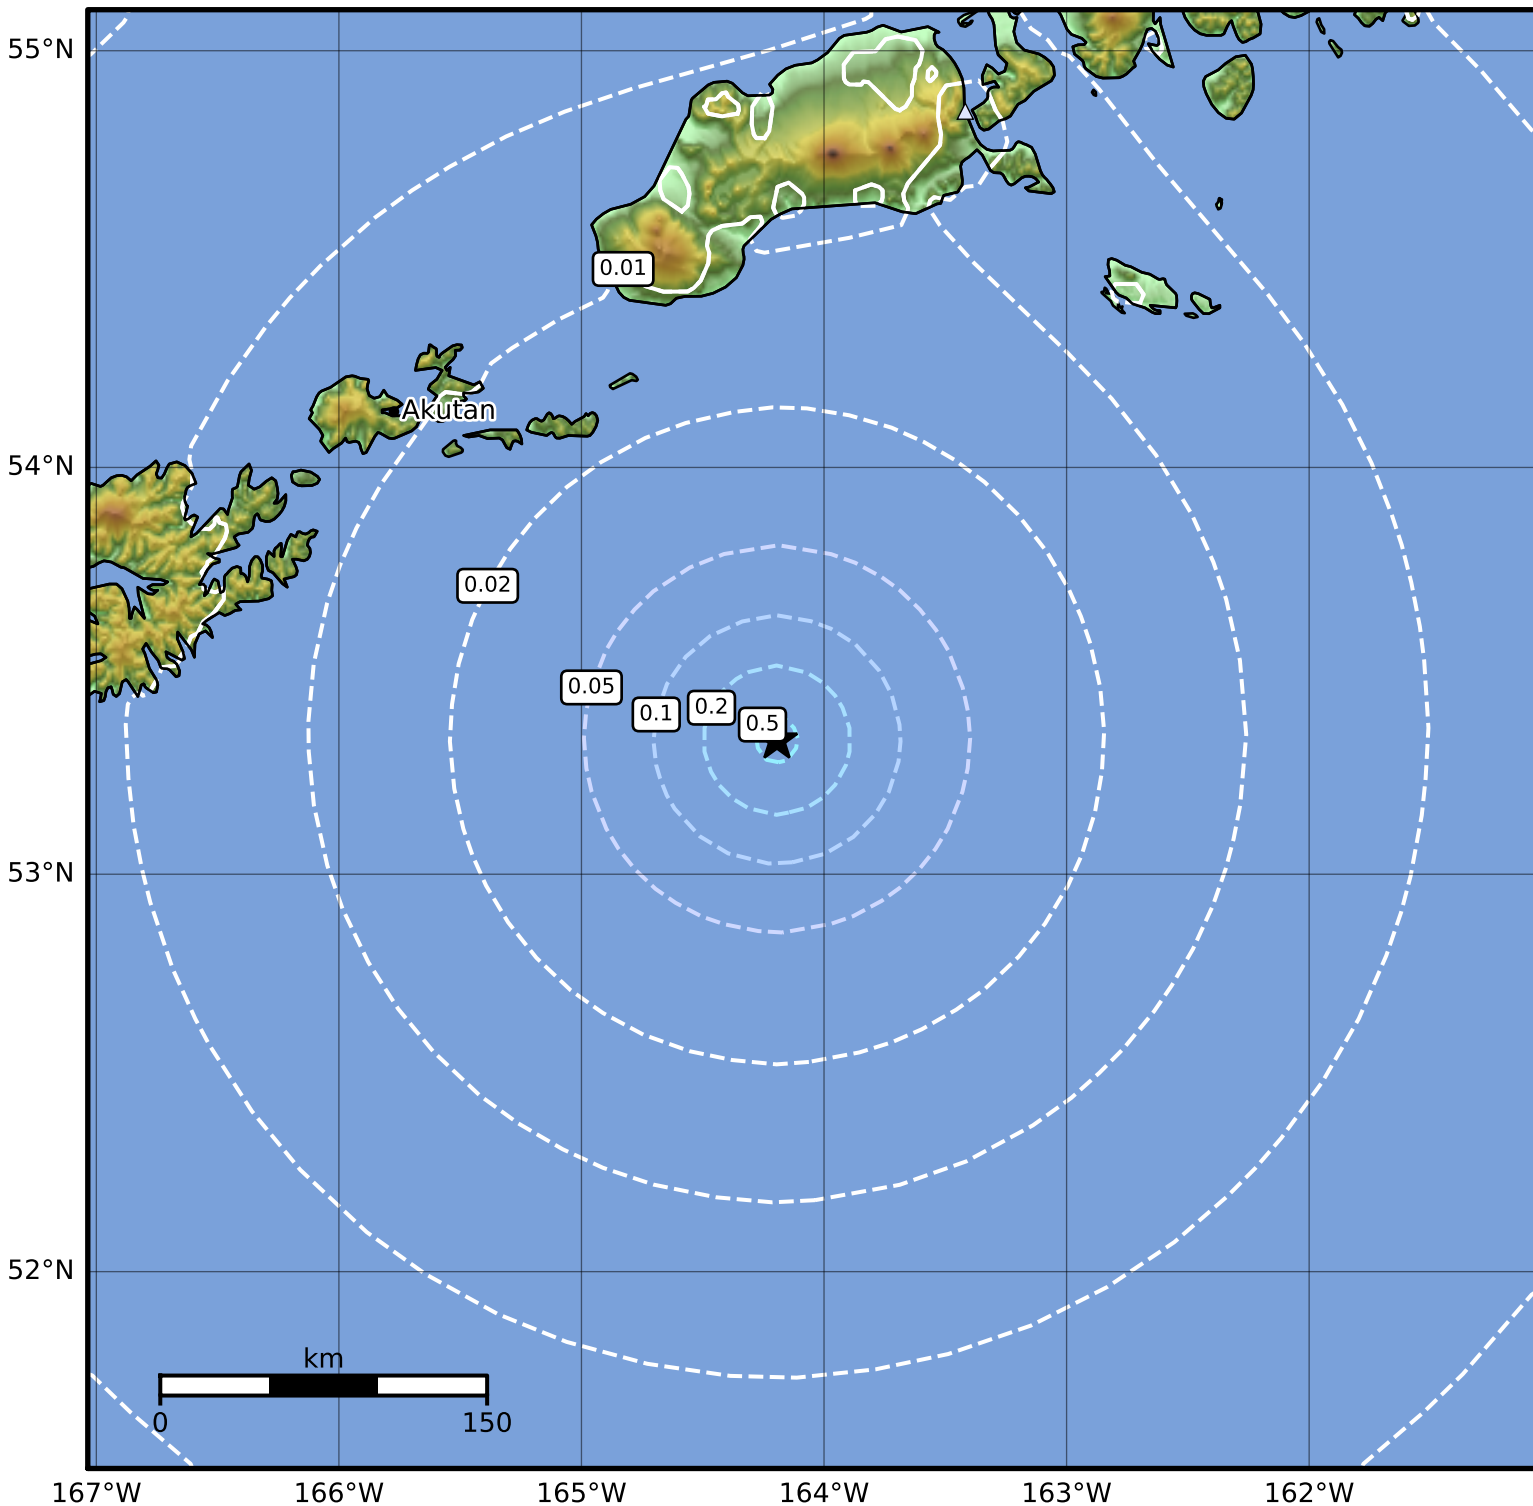

Peak Ground Velocity Map Alaska Earthquake Center  
ShakeMap: 137 km (85 miles) SE of Akutan  
Aug 01, 2023 19:40:24 UTC M4.2 N53.33 W164.19 Depth: 12.7km ID:ak0239sl0sgm

PGV (cm/s)	0.1	0.2	0.5	1	2	5	10	20	50	100	200
------------	-----	-----	-----	---	---	---	----	----	----	-----	-----

Scale based on Worden et al. (2012)

Version 2: Processed 2023-08-02T03:58:05Z

△ Seismic Instrument ○ Reported Intensity

★ Epicenter