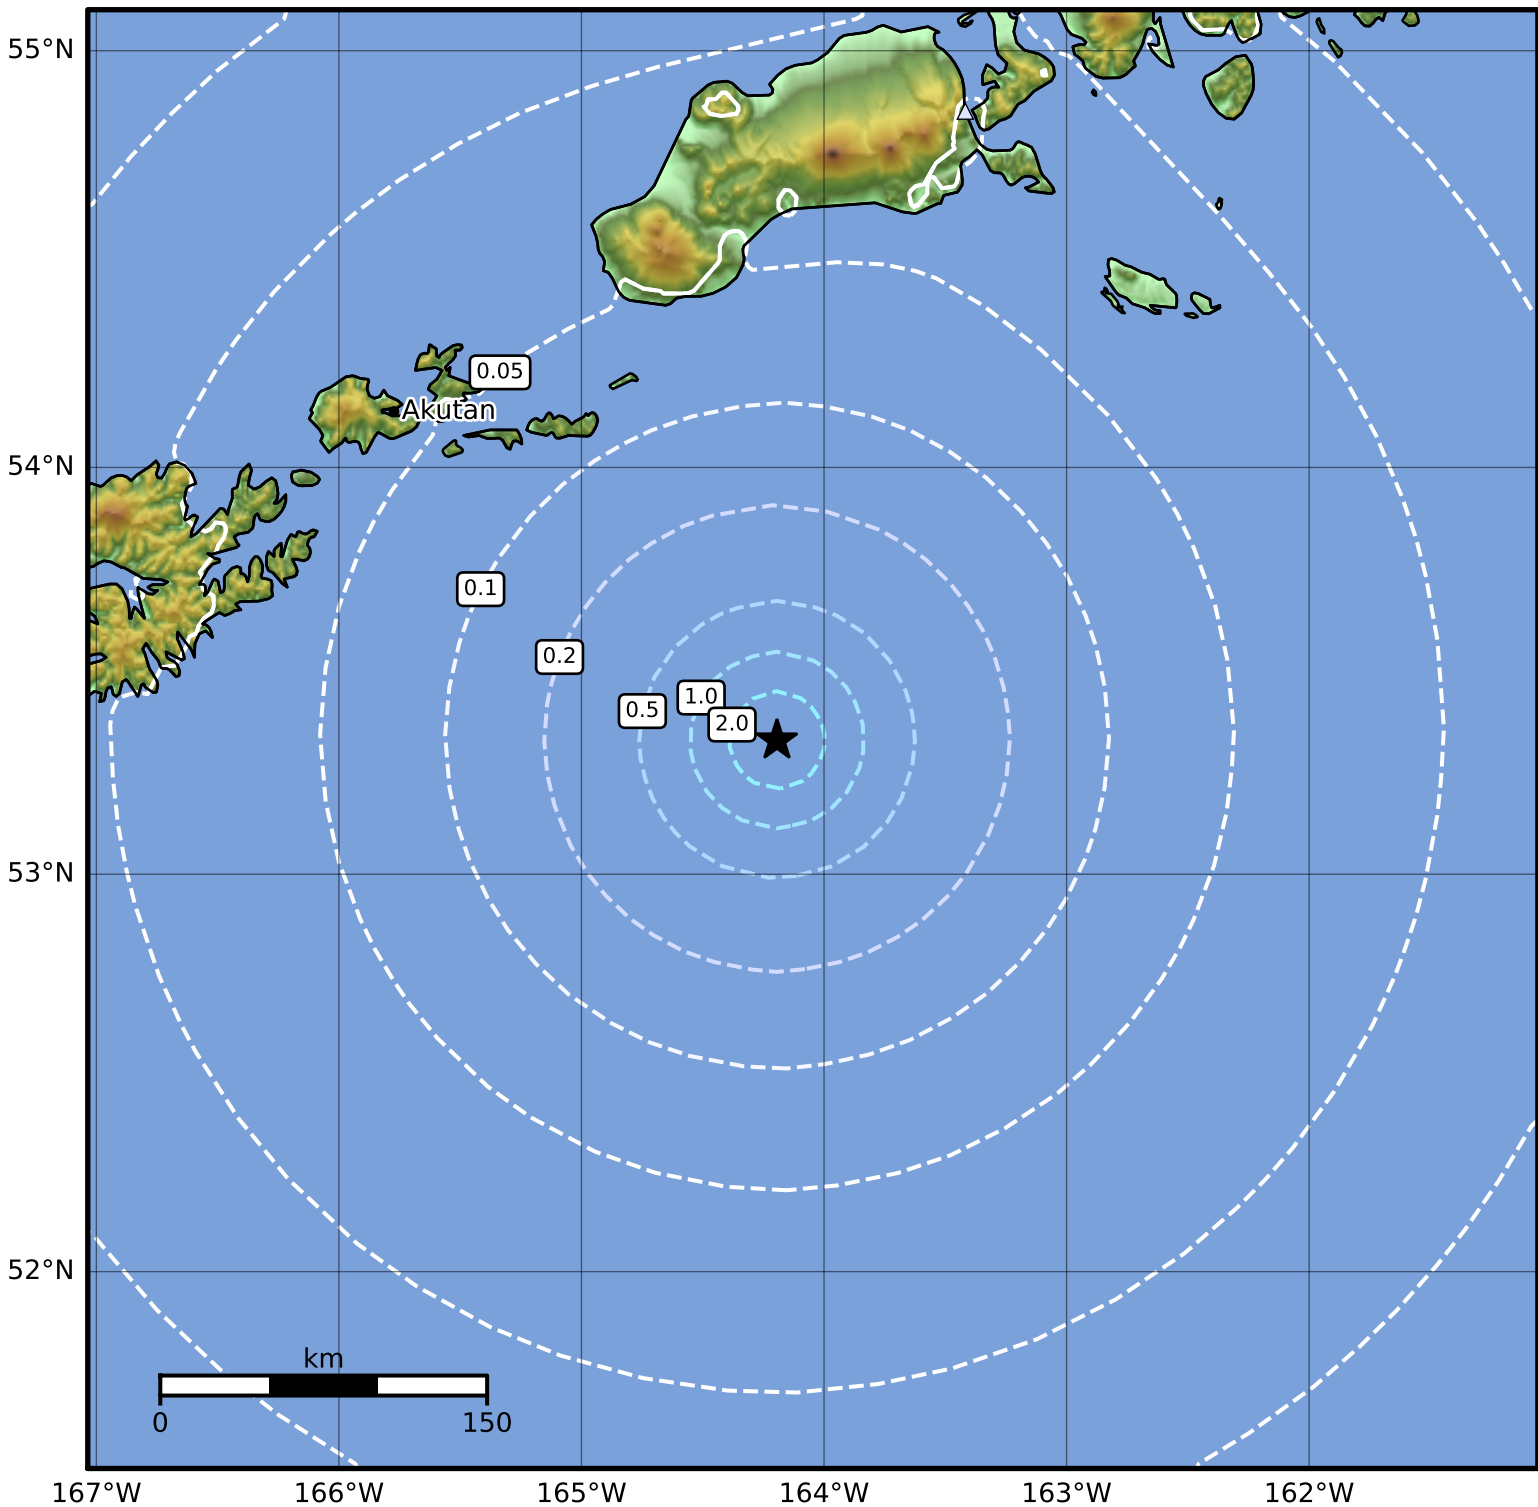

0.3 Second Peak Spectral Acceleration Map Alaska Earthquake Center
 ShakeMap: 137 km (85 miles) SE of Akutan
 Aug 01, 2023 19:40:24 UTC M4.2 N53.33 W164.19 Depth: 12.7km ID:ak0239sl0sgm

SA(0.3) (%g)	0.1	0.2	0.5	1	2	5	10	20	50	100	200
---------------------	------------	------------	------------	----------	----------	----------	-----------	-----------	-----------	------------	------------

Scale based on Worden et al. (2012)

Version 2: Processed 2023-08-02T03:58:05Z

△ Seismic Instrument ○ Reported Intensity

★ Epicenter