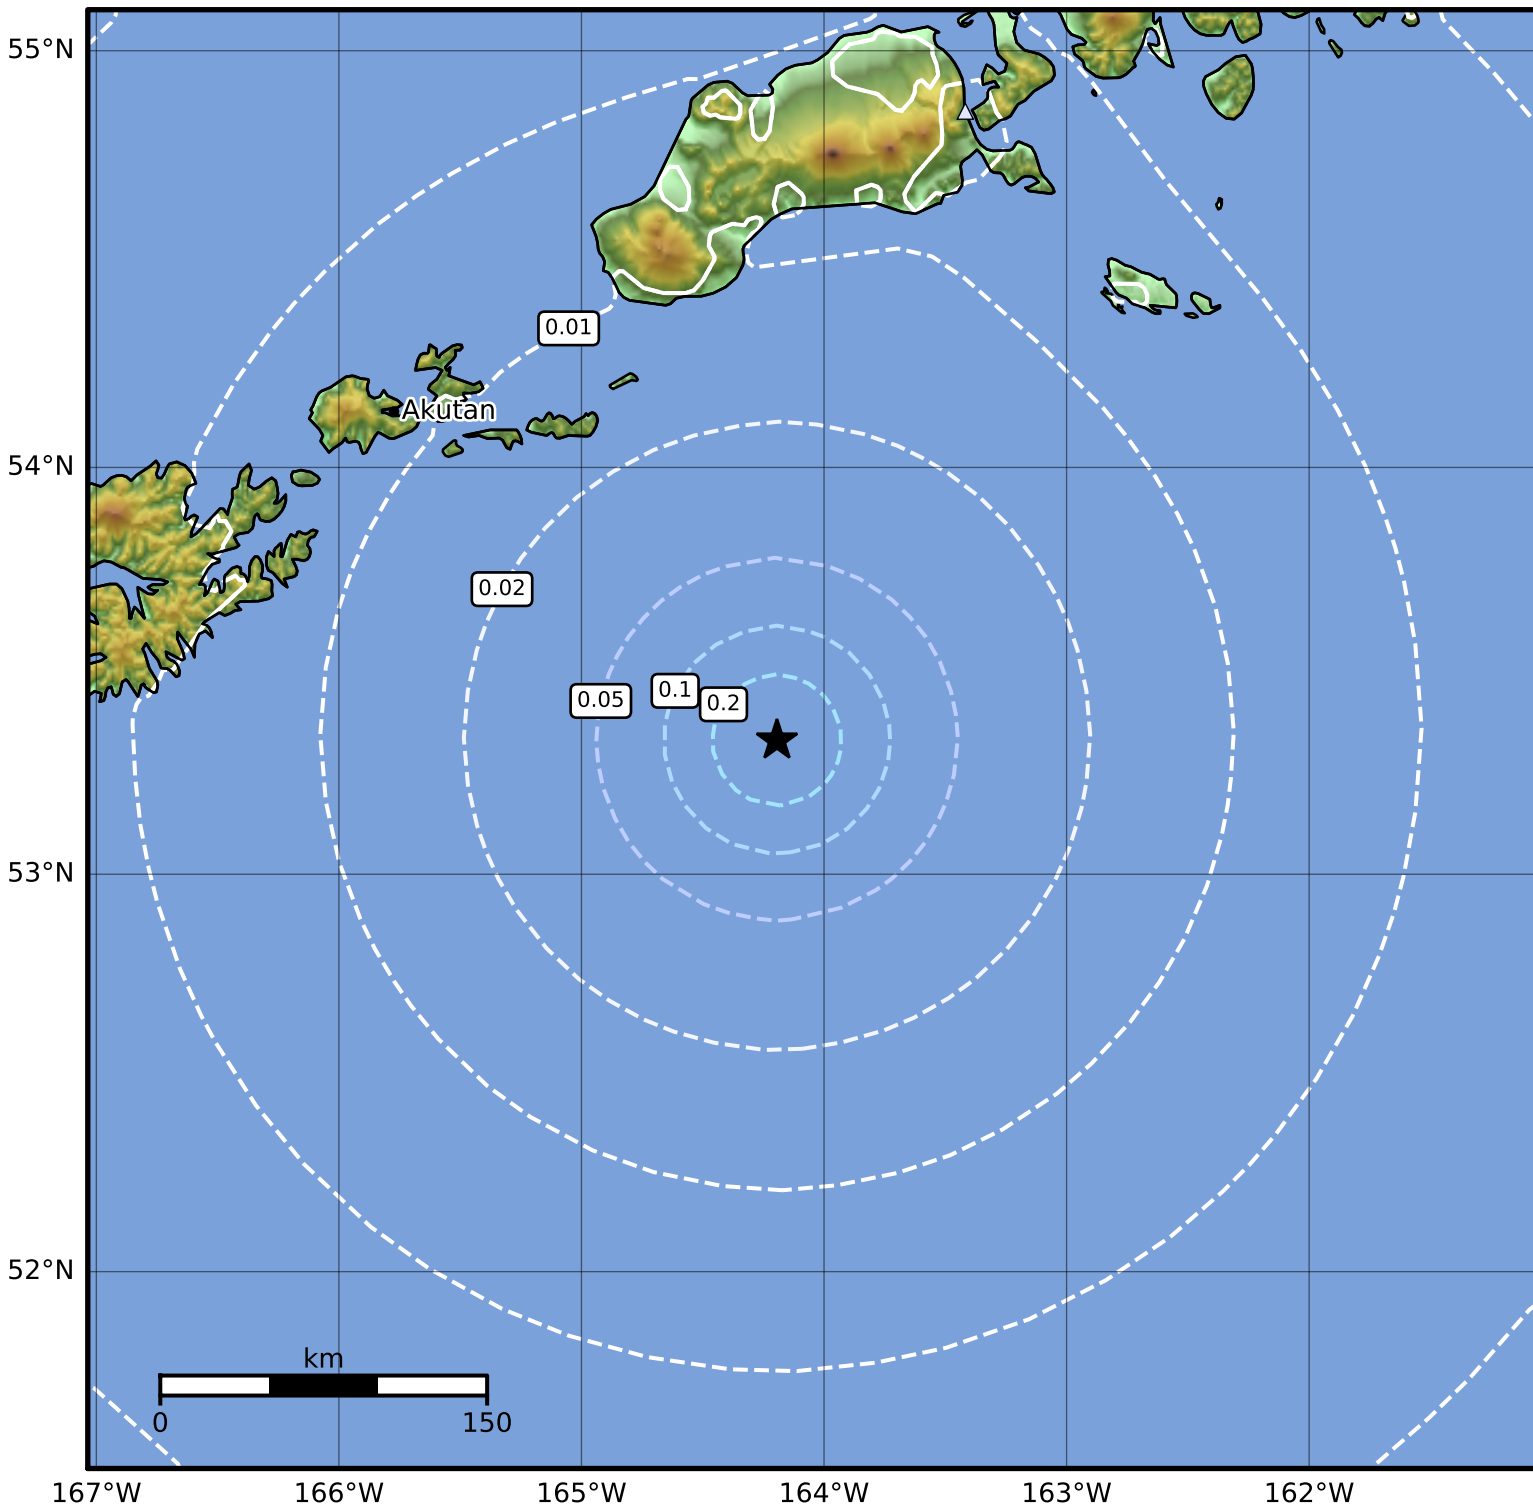

1.0 Second Peak Spectral Acceleration Map Alaska Earthquake Center
 ShakeMap: 137 km (85 miles) SE of Akutan
 Aug 01, 2023 19:40:24 UTC M4.2 N53.33 W164.19 Depth: 12.7km ID:ak0239sl0sgm

| SA(1.0) (%g) | 0.1 | 0.2 | 0.5 | 1 | 2 | 5 | 10 | 20 | 50 | 100 | 200 |
|--------------|-----|-----|-----|---|---|---|----|----|----|-----|-----|
|--------------|-----|-----|-----|---|---|---|----|----|----|-----|-----|

Scale based on Worden et al. (2012)

Version 2: Processed 2023-08-02T03:58:05Z

△ Seismic Instrument ○ Reported Intensity

★ Epicenter